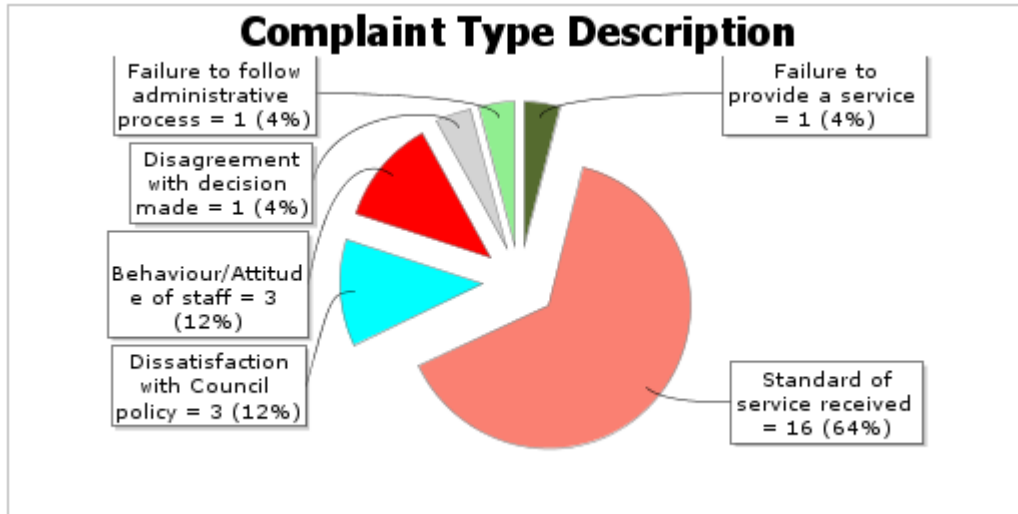

# All Complaints - Quarter 1 2016/17

Generated on: 11 November 2016

ID	Stage Title	Received Date	Status	Closed Date	Responsible OUs	Stage 1 Frontline Days Overdue	Stage 2 Investigation Days Overdue
COM-14/15-154	Investigation	01-Oct-2014	Closed	26-Aug-2016	Governance & Law		2
							196
COM-14/15-155	Investigation	30-Jan-2015	Closed	28-Oct-2016	Governance & Law		425
COM-15/16-237	Frontline	23-Apr-2015	Alert		Planning		
						26	
						13	
COM-15/16-295	Investigation	08-Jul-2015	Alert		Planning		
						7	
COM-15/16-326	Frontline	23-Jul-2015	Alert		Planning		
COM-15/16-420	Frontline	19-Feb-2016	Alert		Planning		
COM-15/16-427	Investigation	19-Feb-2016	Alert		Schools		62
						35	
COM-15/16-428	Investigation	11-Mar-2016	Closed	11-Apr-2016	Schools		