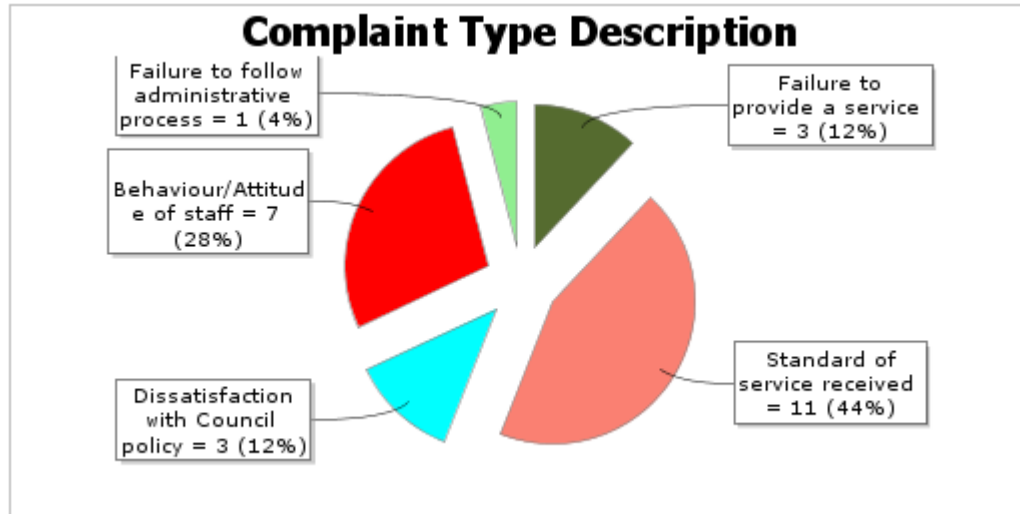

All Complaints - 2017/18 Quarter 3

Generated on: 08 May 2018

ID	Stage Title	Received Date	Status	Closed Date	Responsible OUs	Stage 1 Frontline Days Overdue	Stage 2 Investigation Days Overdue
COM-17/18-669	Investigation	01-Sep-2017	Closed	30-Apr-2018	Schools		147
COM-17/18-673	Investigation	06-Sep-2017	Closed	10-Oct-2017	Schools		38
COM-17/18-675	Investigation	17-Sep-2017	Closed	17-Oct-2017	Children's Services Directorate		
COM-17/18-678	Investigation	18-Sep-2017	Closed	30-Oct-2017	Community Care - Resources	4	76
COM-17/18-679	Investigation	19-Sep-2017	Closed	10-Oct-2017	Schools		
COM-17/18-681	Investigation	21-Sep-2017	Closed	15-Nov-2017	Schools	2	19
COM-17/18-682	Investigation	21-Sep-2017	Closed	14-Mar-2018	Schools	8	83
							101
COM-17/18-683	Frontline	23-Oct-2017	Closed	27-Oct-2017	Schools		
COM-17/18-684	Frontline	25-Oct-2017	Closed	01-Nov-2017	Schools	18	
COM-17/18-685	Frontline	26-Oct-2017	Closed	27-Oct-2017	Schools		
COM-17/18-686	Frontline	30-Oct-2017	Closed	02-Nov-2017	Infrastructure Services Directorate		