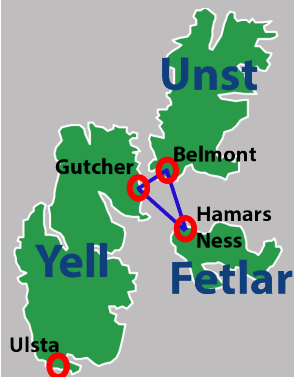

# Shetland Islands Council Inter-Island Ferry Service Timetable Summer 2018

Effective from Monday 9th April 2018 until Sunday 9th September 2018

## Bluemull

### Departure Times

Vehicles loaded 5 minutes before departure

If travelling across Yell from Uista to Gutcher please allow at least 25 minutes to travel by car

Journey Times: Gutcher <--> Belmont: 10 Minutes

Hamars Ness <--> Gutcher/Belmont: 25 Minutes

Monday Departure Times		
Gutcher	Belmont	H. Ness
0615 B	0630 G	
0645 B	0700 G	0655 G
0715 B	0730 G	
0725 H	0800 G	0755 B
0745 B	0825 G	
0825 B	0840 G	
0840 B	0855 H	
0930 B	0945 G	
1005 B	1020 H	1050 G
1120 B	1135 G	
1150 B	1205 G	
1220 B		
1230 H		1300 G
1330 B	1345 G	
1400 B	1415 G	
1430 B	1445 G	
1500 B	1515 G	
1535 B	1555 G	
1615 H		
1630 B	1645 G	1640 G
1700 B	1715 G	
1715 B	1725 H	
1740 B	1755 G	
1815 B	1830 G	
1855 B	1905 H	1940 G
2005 B	2045 G	
2100 B	2110 H	2140* G
2215 B	2230 G	
2250* B	2305* H	2335* G