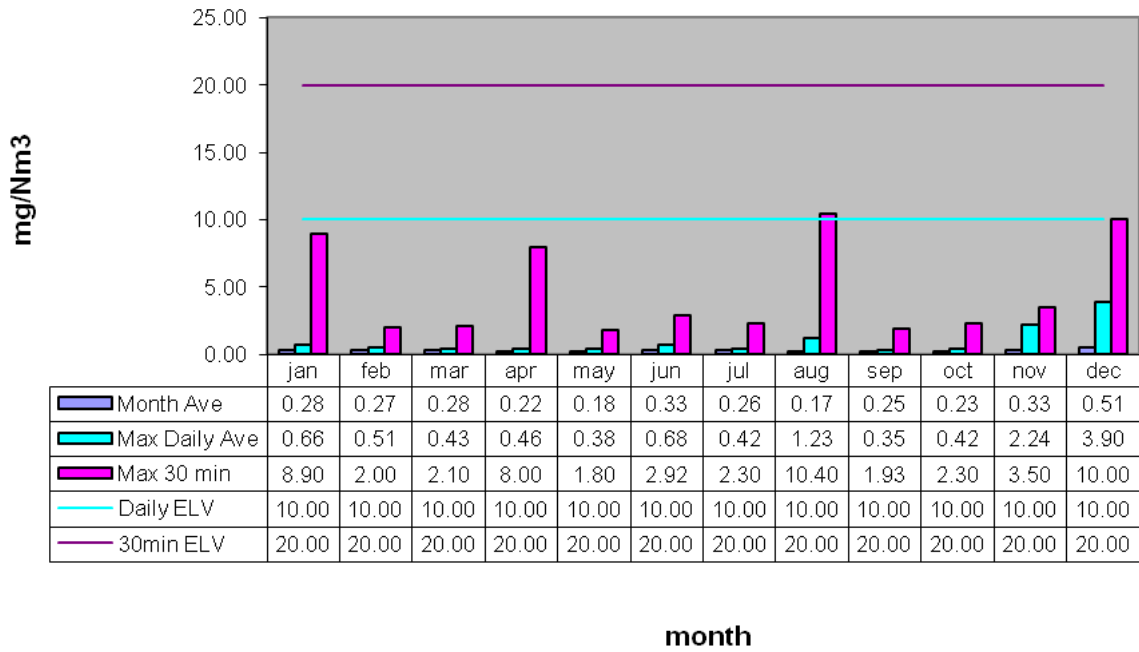

Energy Recovery Plant Emissions 2014

SO2

HCl

TOC

Dust