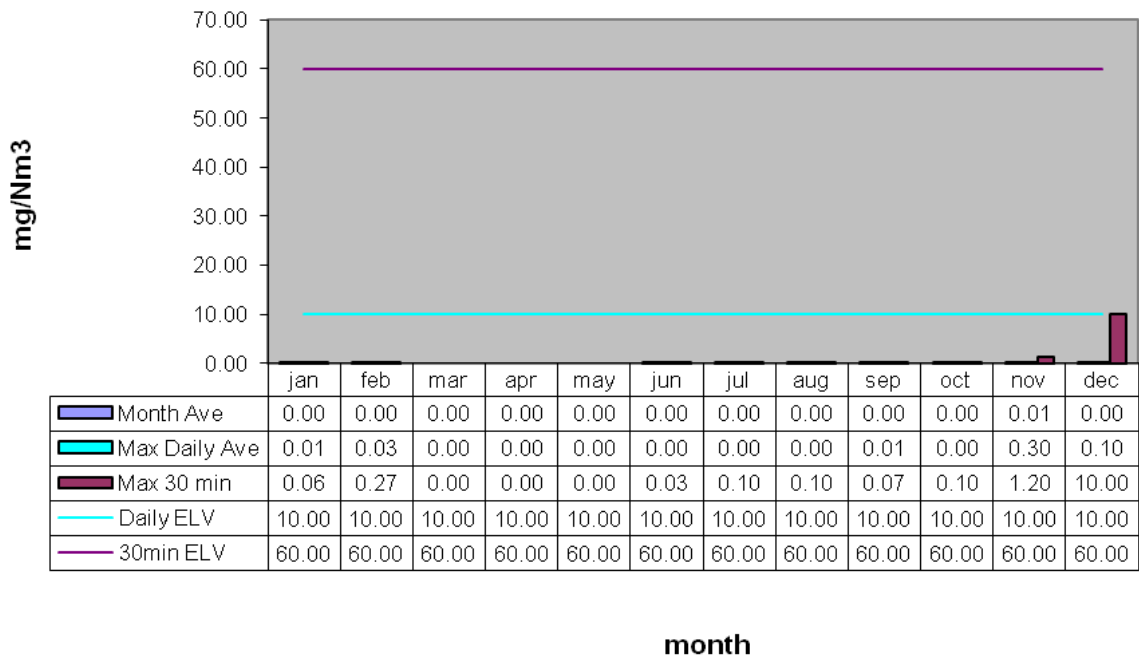

Energy Recovery Plant Emissions 2014

SO2

HCl

TOC

Dust