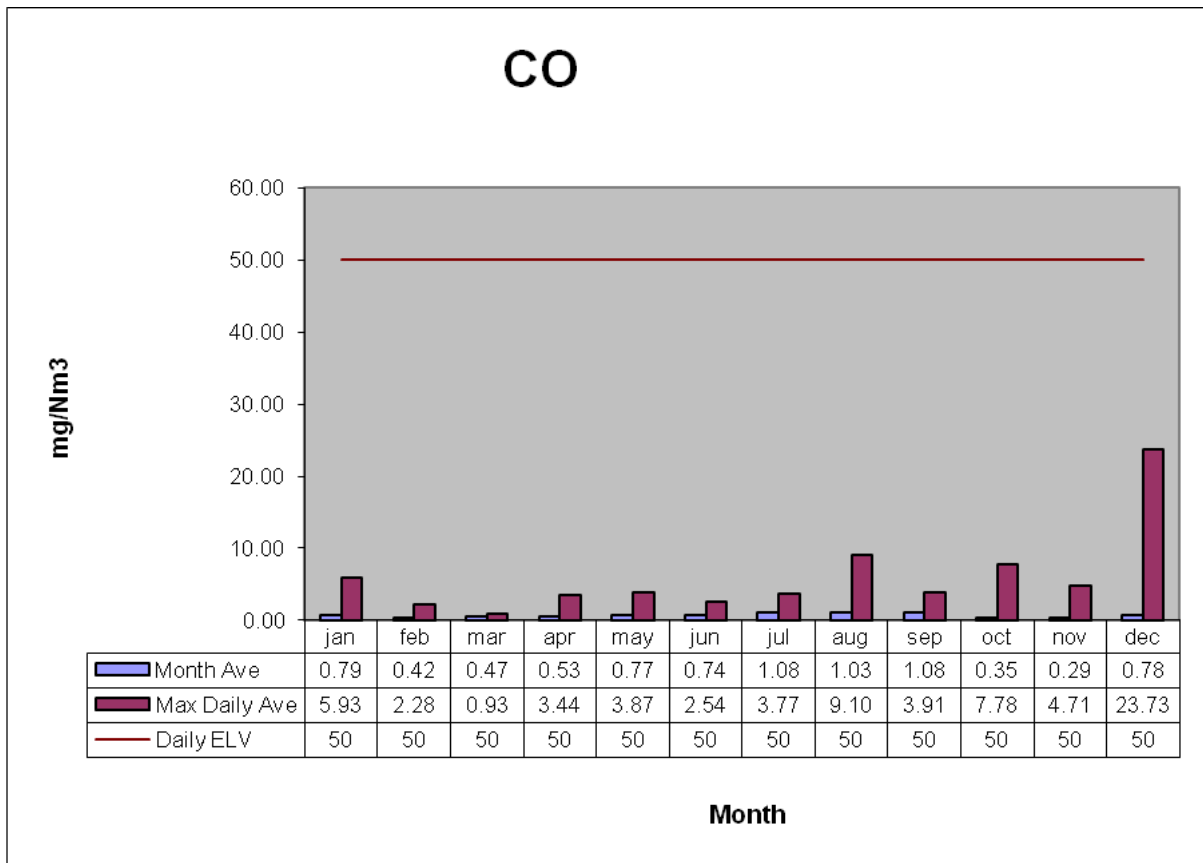

Energy Recovery Plant Emissions 2014

SO2

HCl

TOC

Dust