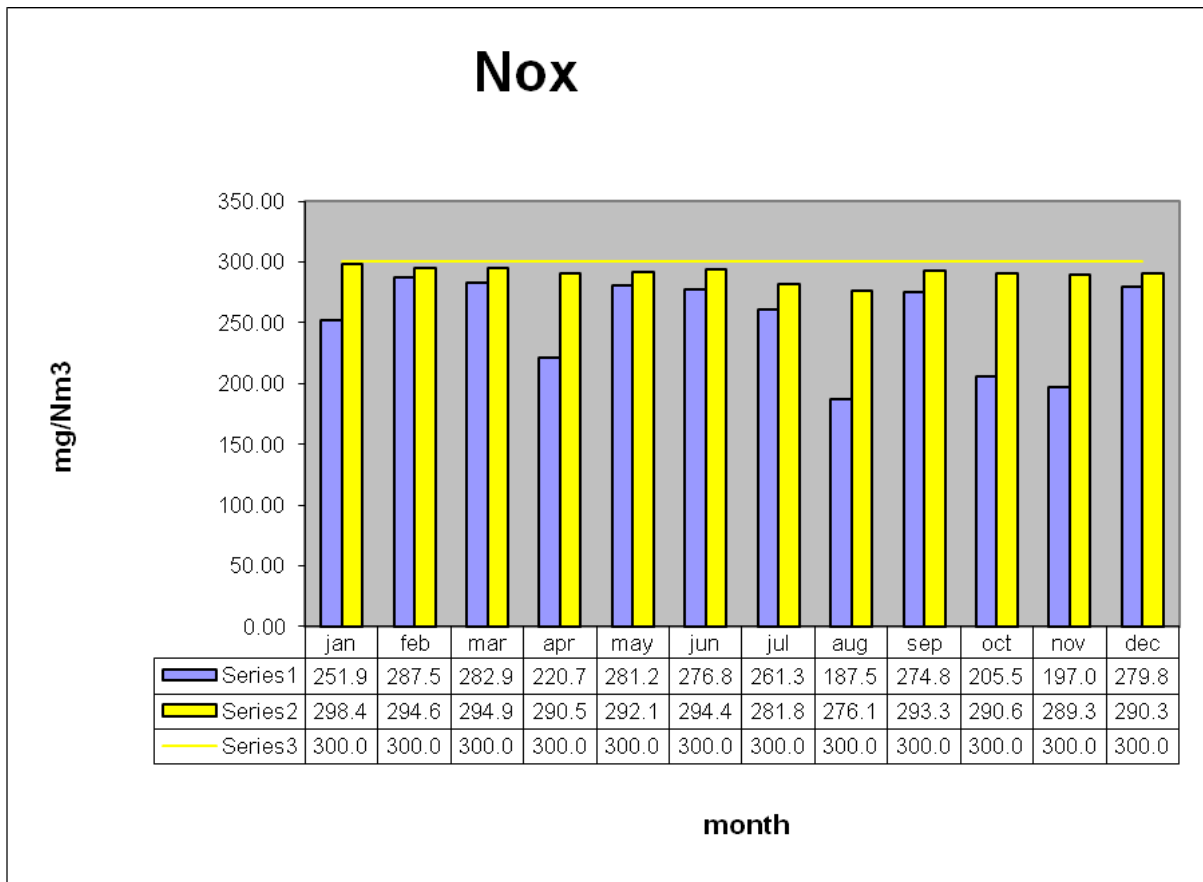

Energy Recovery Plant Emissions 2014

SO2

HCl

TOC

Dust