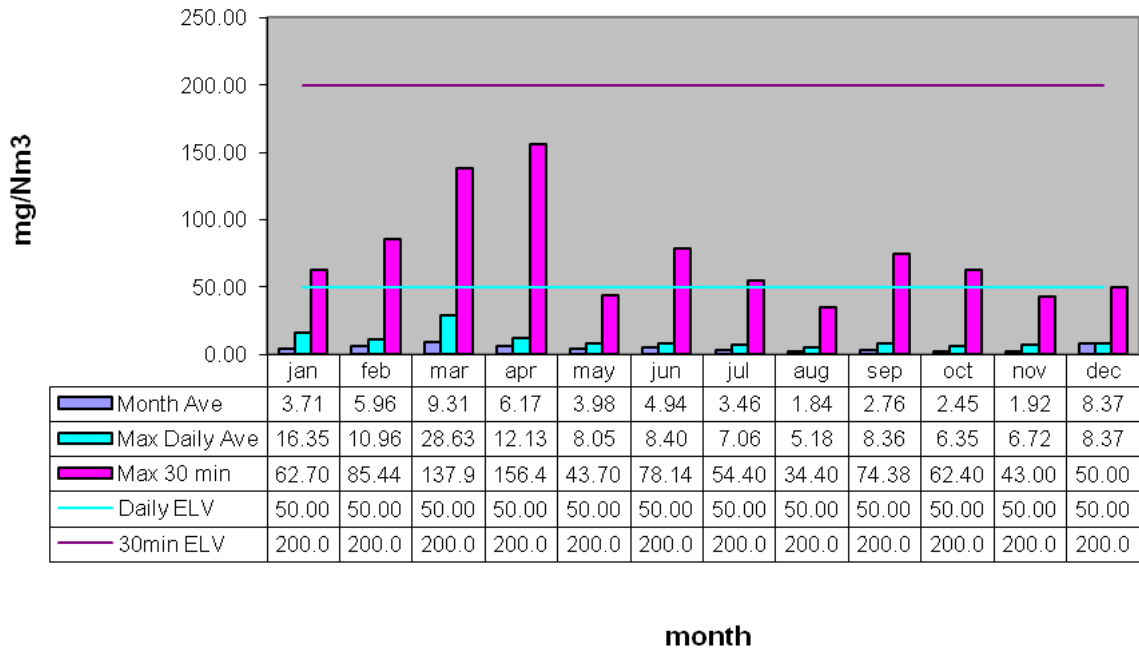

Energy Recovery Plant Emissions 2014

SO2

HCl

TOC

Dust