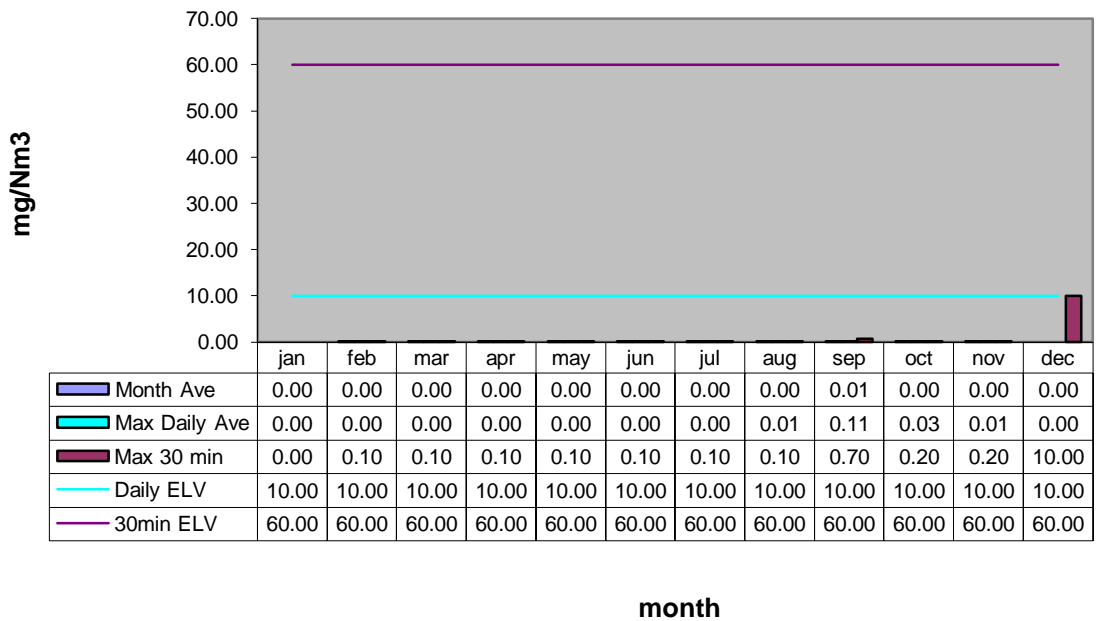

Energy Recovery Plant Emissions 2016

SO2

HCI

TOC

Dust