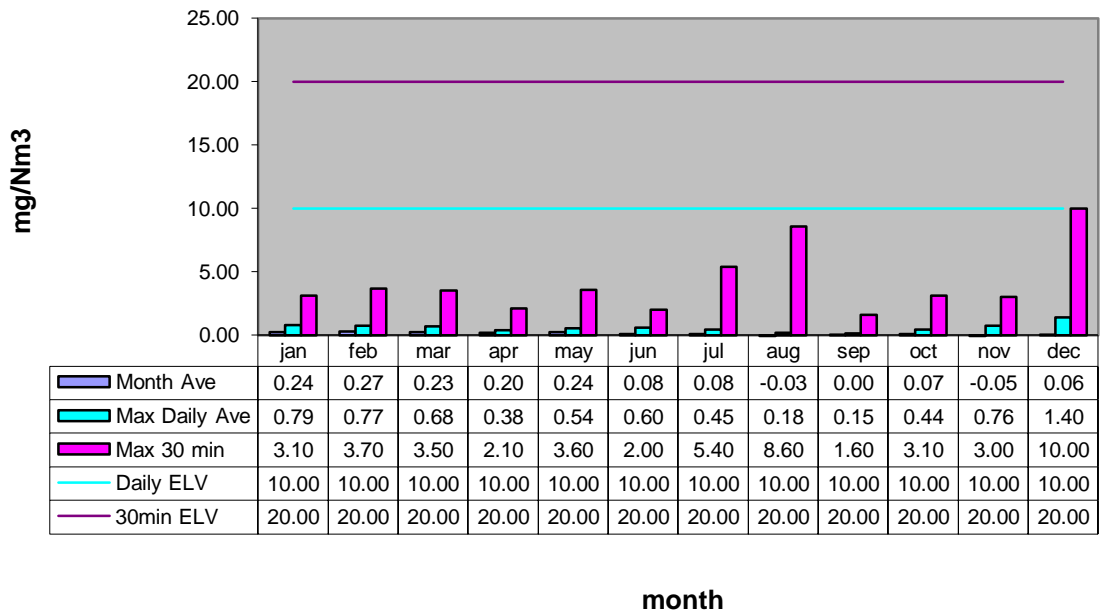

Energy Recovery Plant Emissions 2016

SO2

HCI

TOC

Dust