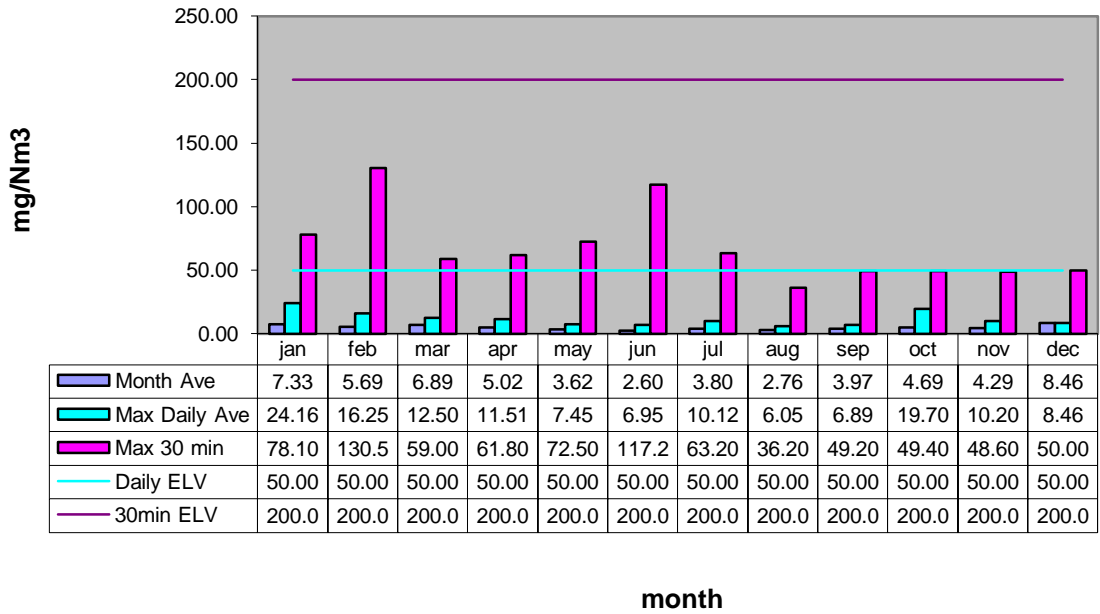

Energy Recovery Plant Emissions 2016

SO2

HCI

TOC

Dust