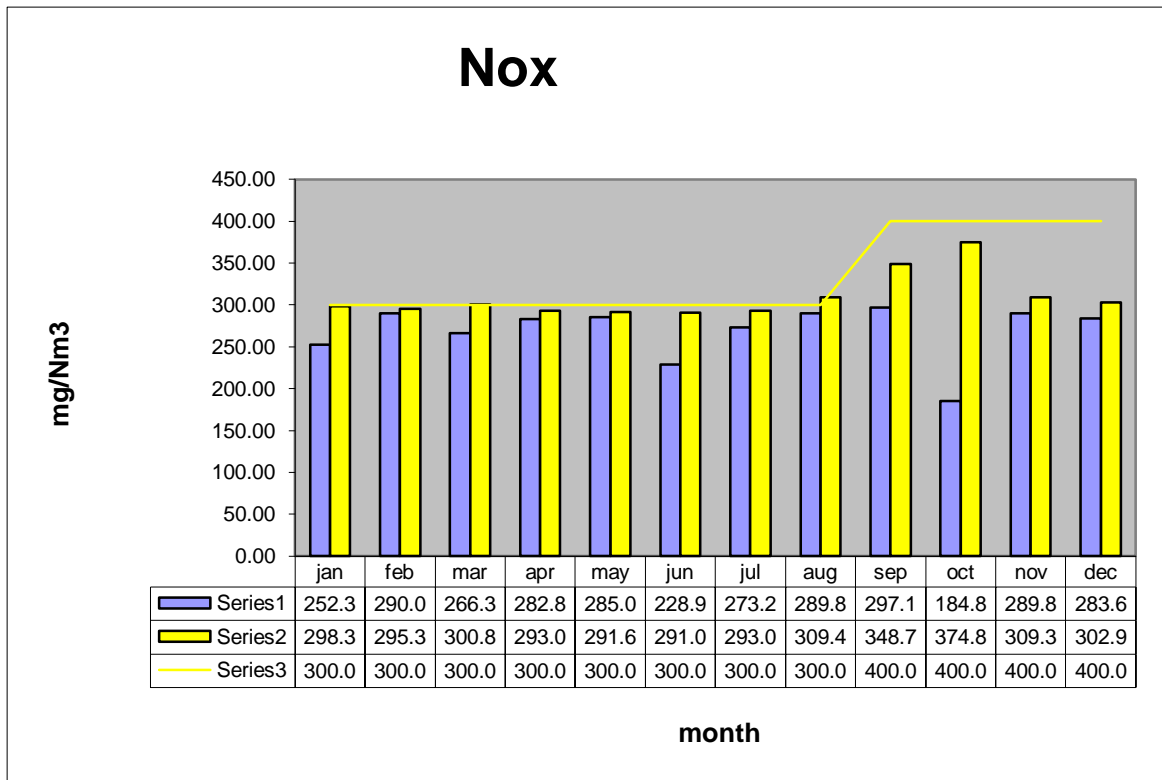

Energy Recovery Plant Emissions 2016

SO2

HCI

TOC

Dust