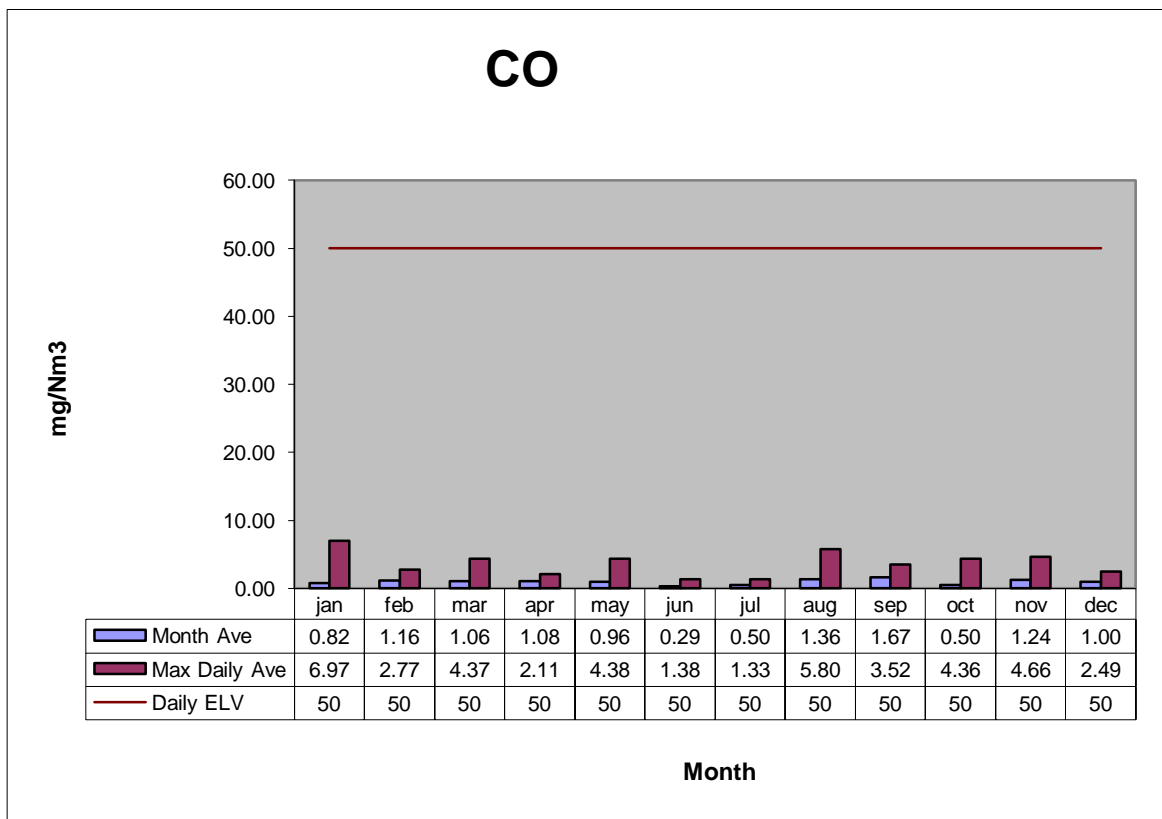

Energy Recovery Plant Emissions 2016

SO2

HCI

TOC

Dust