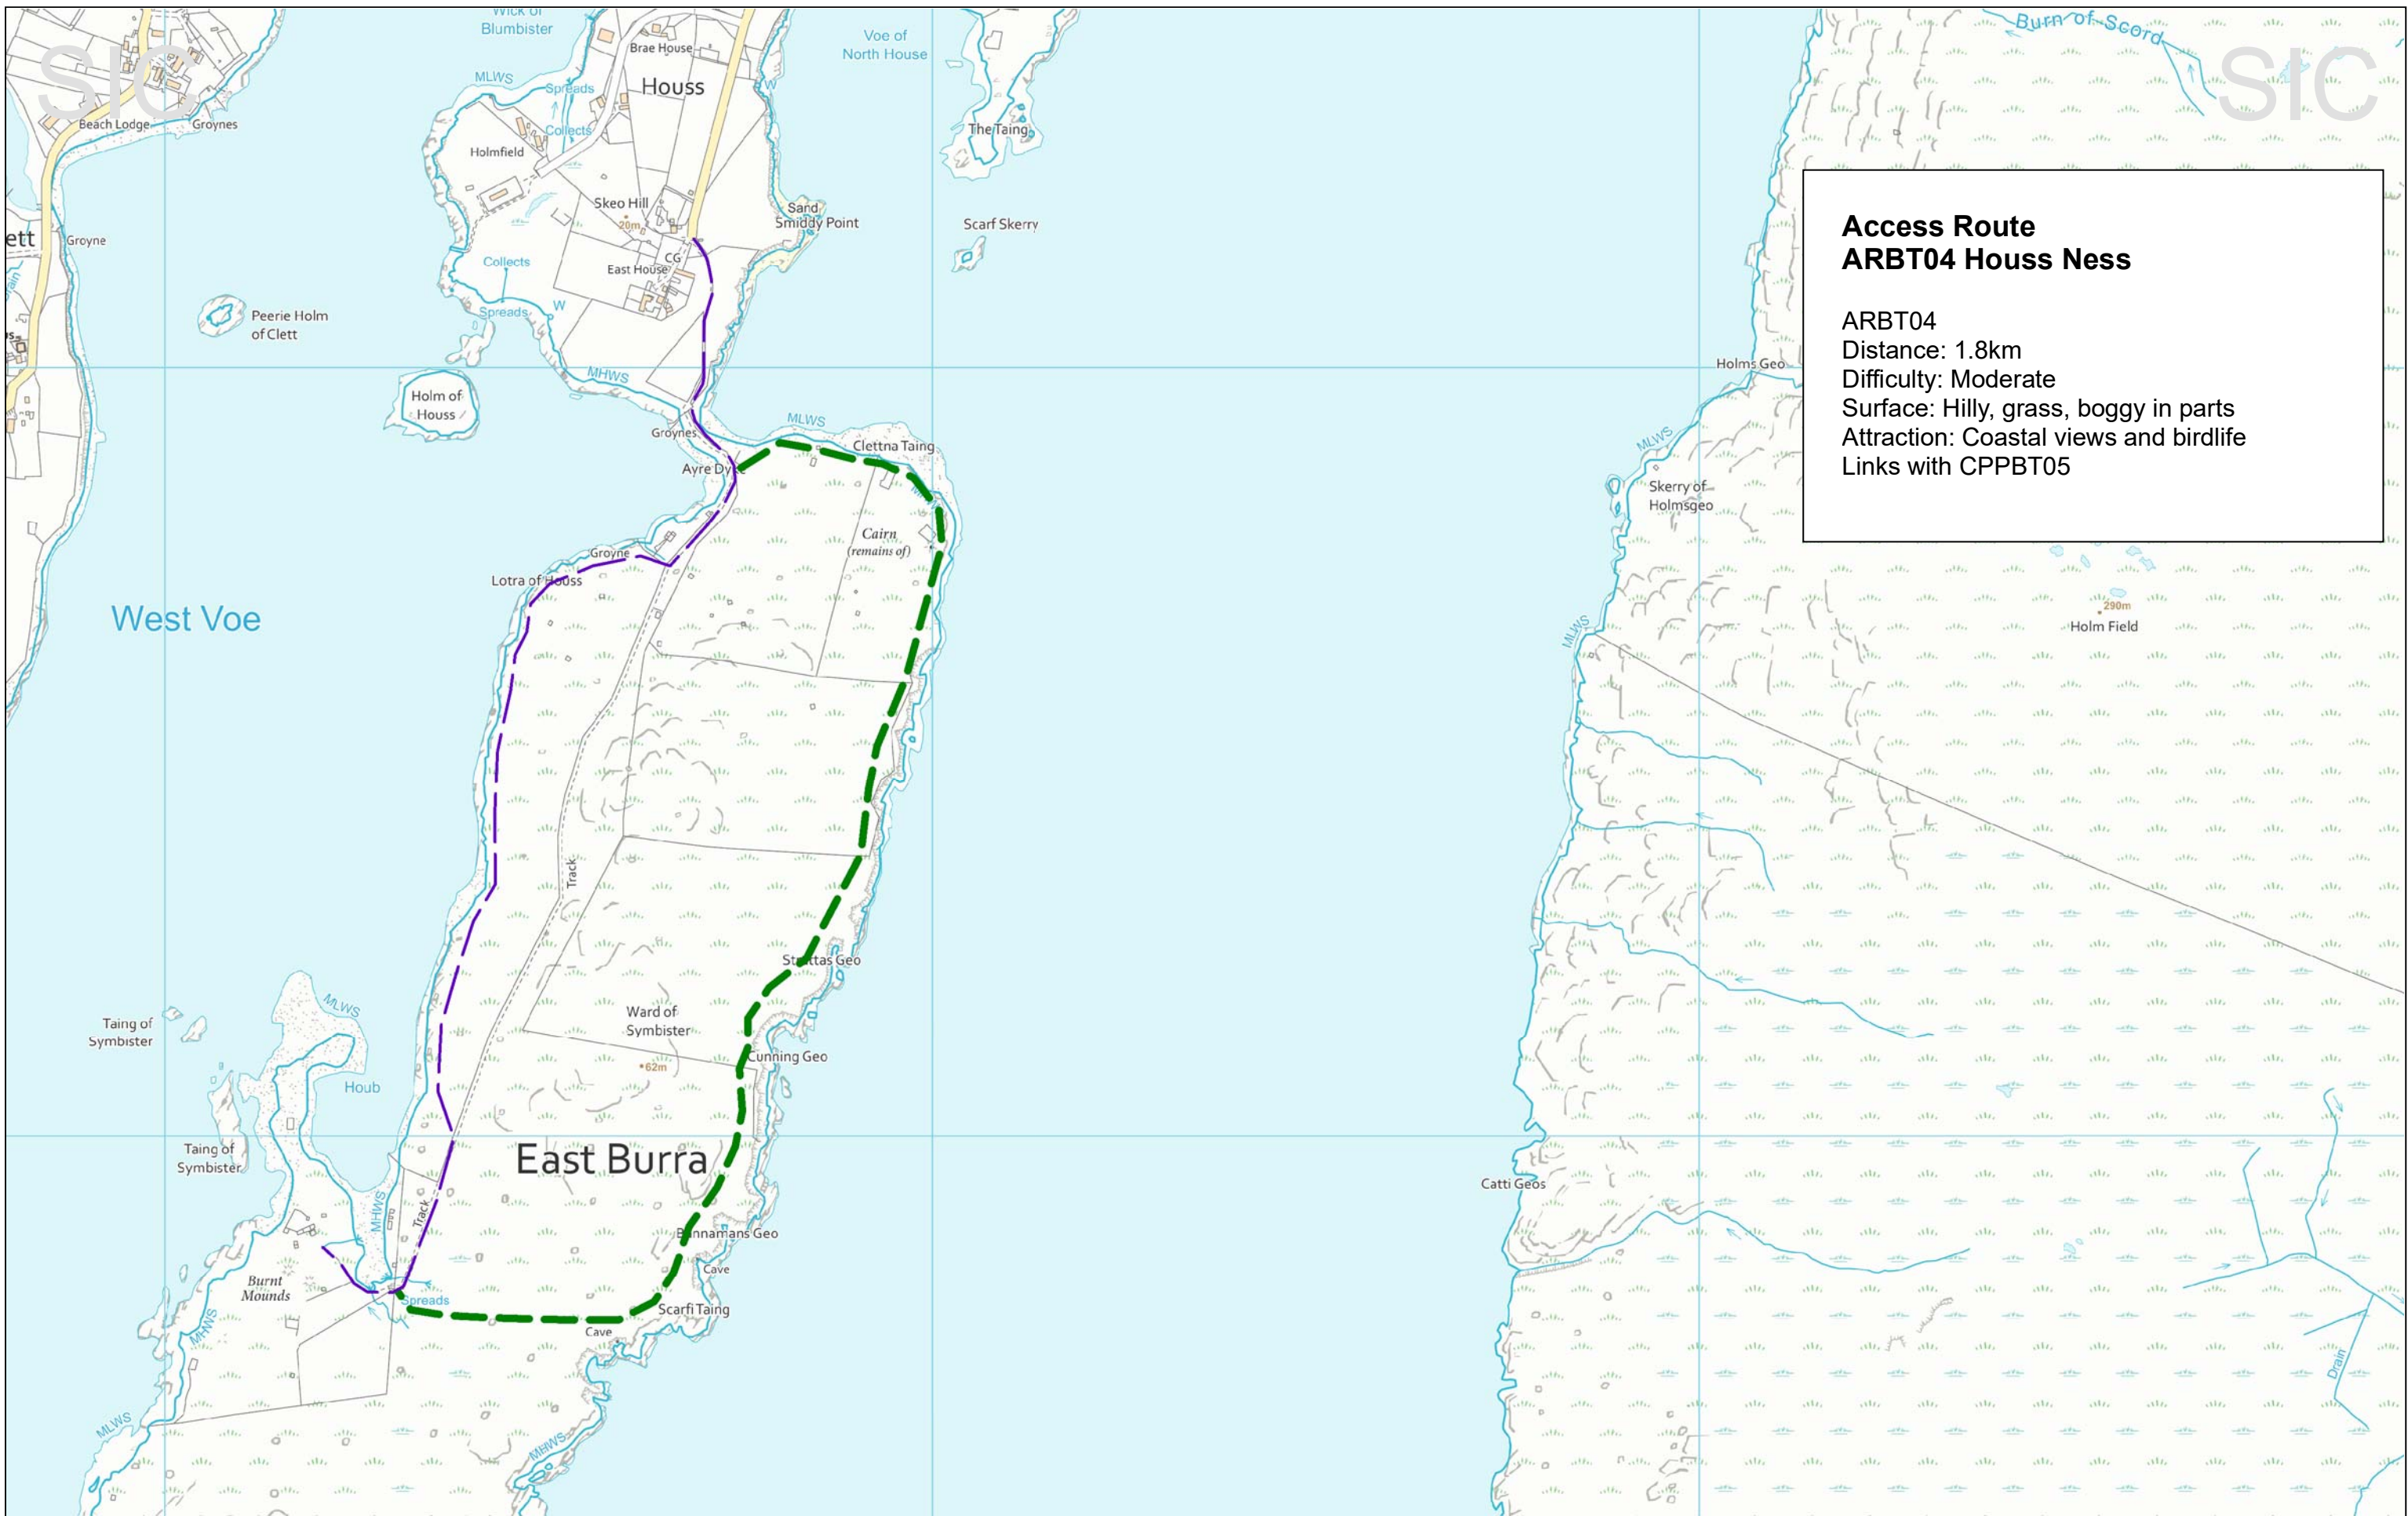

SIC

SIC

Access Route
ARBT02 Meal Beach, Hamnavoe Burra

Distance: 700m
 Difficulty: Moderate
 Surface: Grass, boggy in parts
 Attraction: Access to beach and coast

Access Route: ARBT02 Meal Beach, Hamnavoe Burra

Reproduced by permission of Ordnance Survey on behalf of HMSO.
© Crown copyright and database right 2013. All rights reserved. Ordnance Survey Licence number 100024344.

Scale: 1:2500
Size: A3
Date: 22/04/13
PB: LW

SIC

Access Route
ARBT03 Minn beach to Virda, West Burra

Distance: 700m
 Difficulty: Moderate
 Surface: Grass
 Attraction: Coastal views

Access Route: ARBT03 Minn beach to Virda, West Burra

Reproduced by permission of Ordnance Survey on behalf of HMSO.
© Crown copyright and database right 2013. All rights reserved. Ordnance Survey Licence number 100024344.

Scale: 1:2500
Size: A3
Date: 24/04/13
PB: LW

**Access Route
ARBT04 Houss Ness**

ARBT04
 Distance: 1.8km
 Difficulty: Moderate
 Surface: Hilly, grass, boggy in parts
 Attraction: Coastal views and birdlife
 Links with CPPBT05