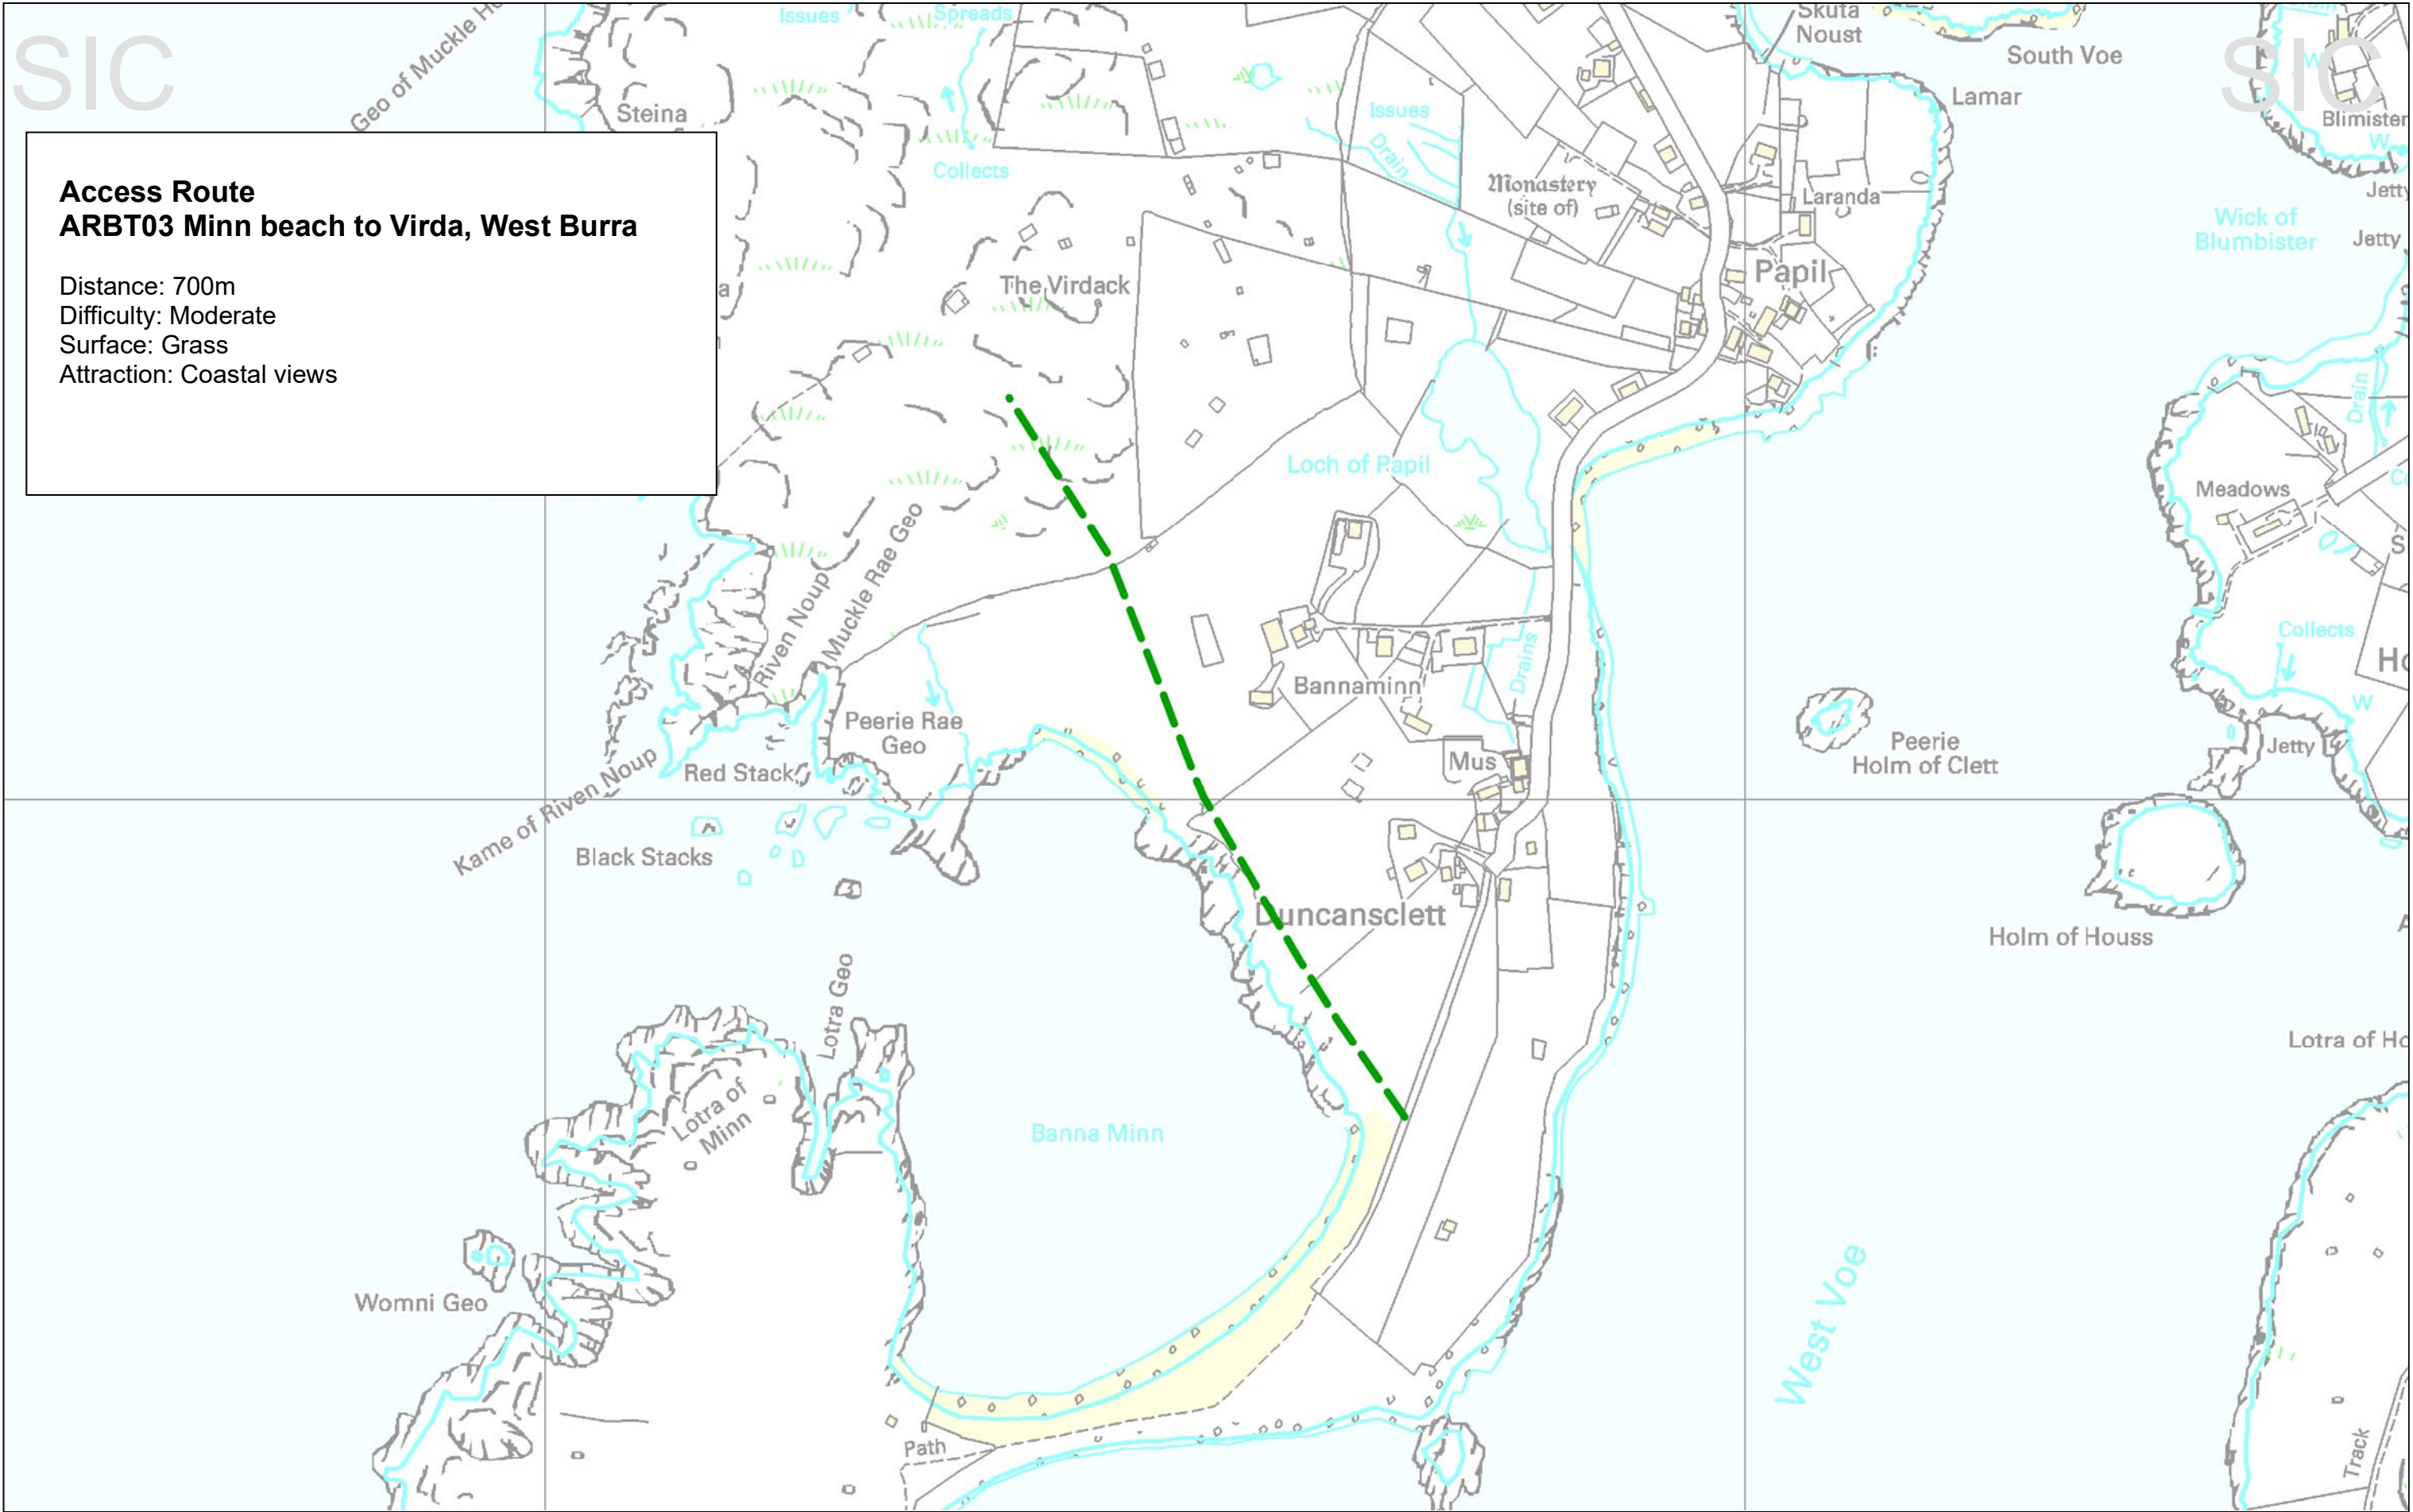

SIC

SIC

Access Route
ARBT02 Meal Beach, Hamnavoe Burra

Distance: 700m
 Difficulty: Moderate
 Surface: Grass, boggy in parts
 Attraction: Access to beach and coast

Access Route: ARBT02 Meal Beach, Hamnavoe Burra

Reproduced by permission of Ordnance Survey on behalf of HMSO.
© Crown copyright and database right 2013. All rights reserved. Ordnance Survey Licence number 100024344.

Scale: 1:2500
Size: A3
Date: 22/04/13
PB: LW

SIC

Access Route
ARBT03 Minn beach to Virda, West Burra

Distance: 700m
 Difficulty: Moderate
 Surface: Grass
 Attraction: Coastal views

Access Route: ARBT03 Minn beach to Virda, West Burra

Reproduced by permission of Ordnance Survey on behalf of HMSO.
© Crown copyright and database right 2013. All rights reserved. Ordnance Survey Licence number 100024344.

Scale: 1:2500
Size: A3
Date: 24/04/13
PB: LW

**Access Route
ARBT04 Houss Ness**

ARBT04
 Distance: 1.8km
 Difficulty: Moderate
 Surface: Hilly, grass, boggy in parts
 Attraction: Coastal views and birdlife
 Links with CPPBT05