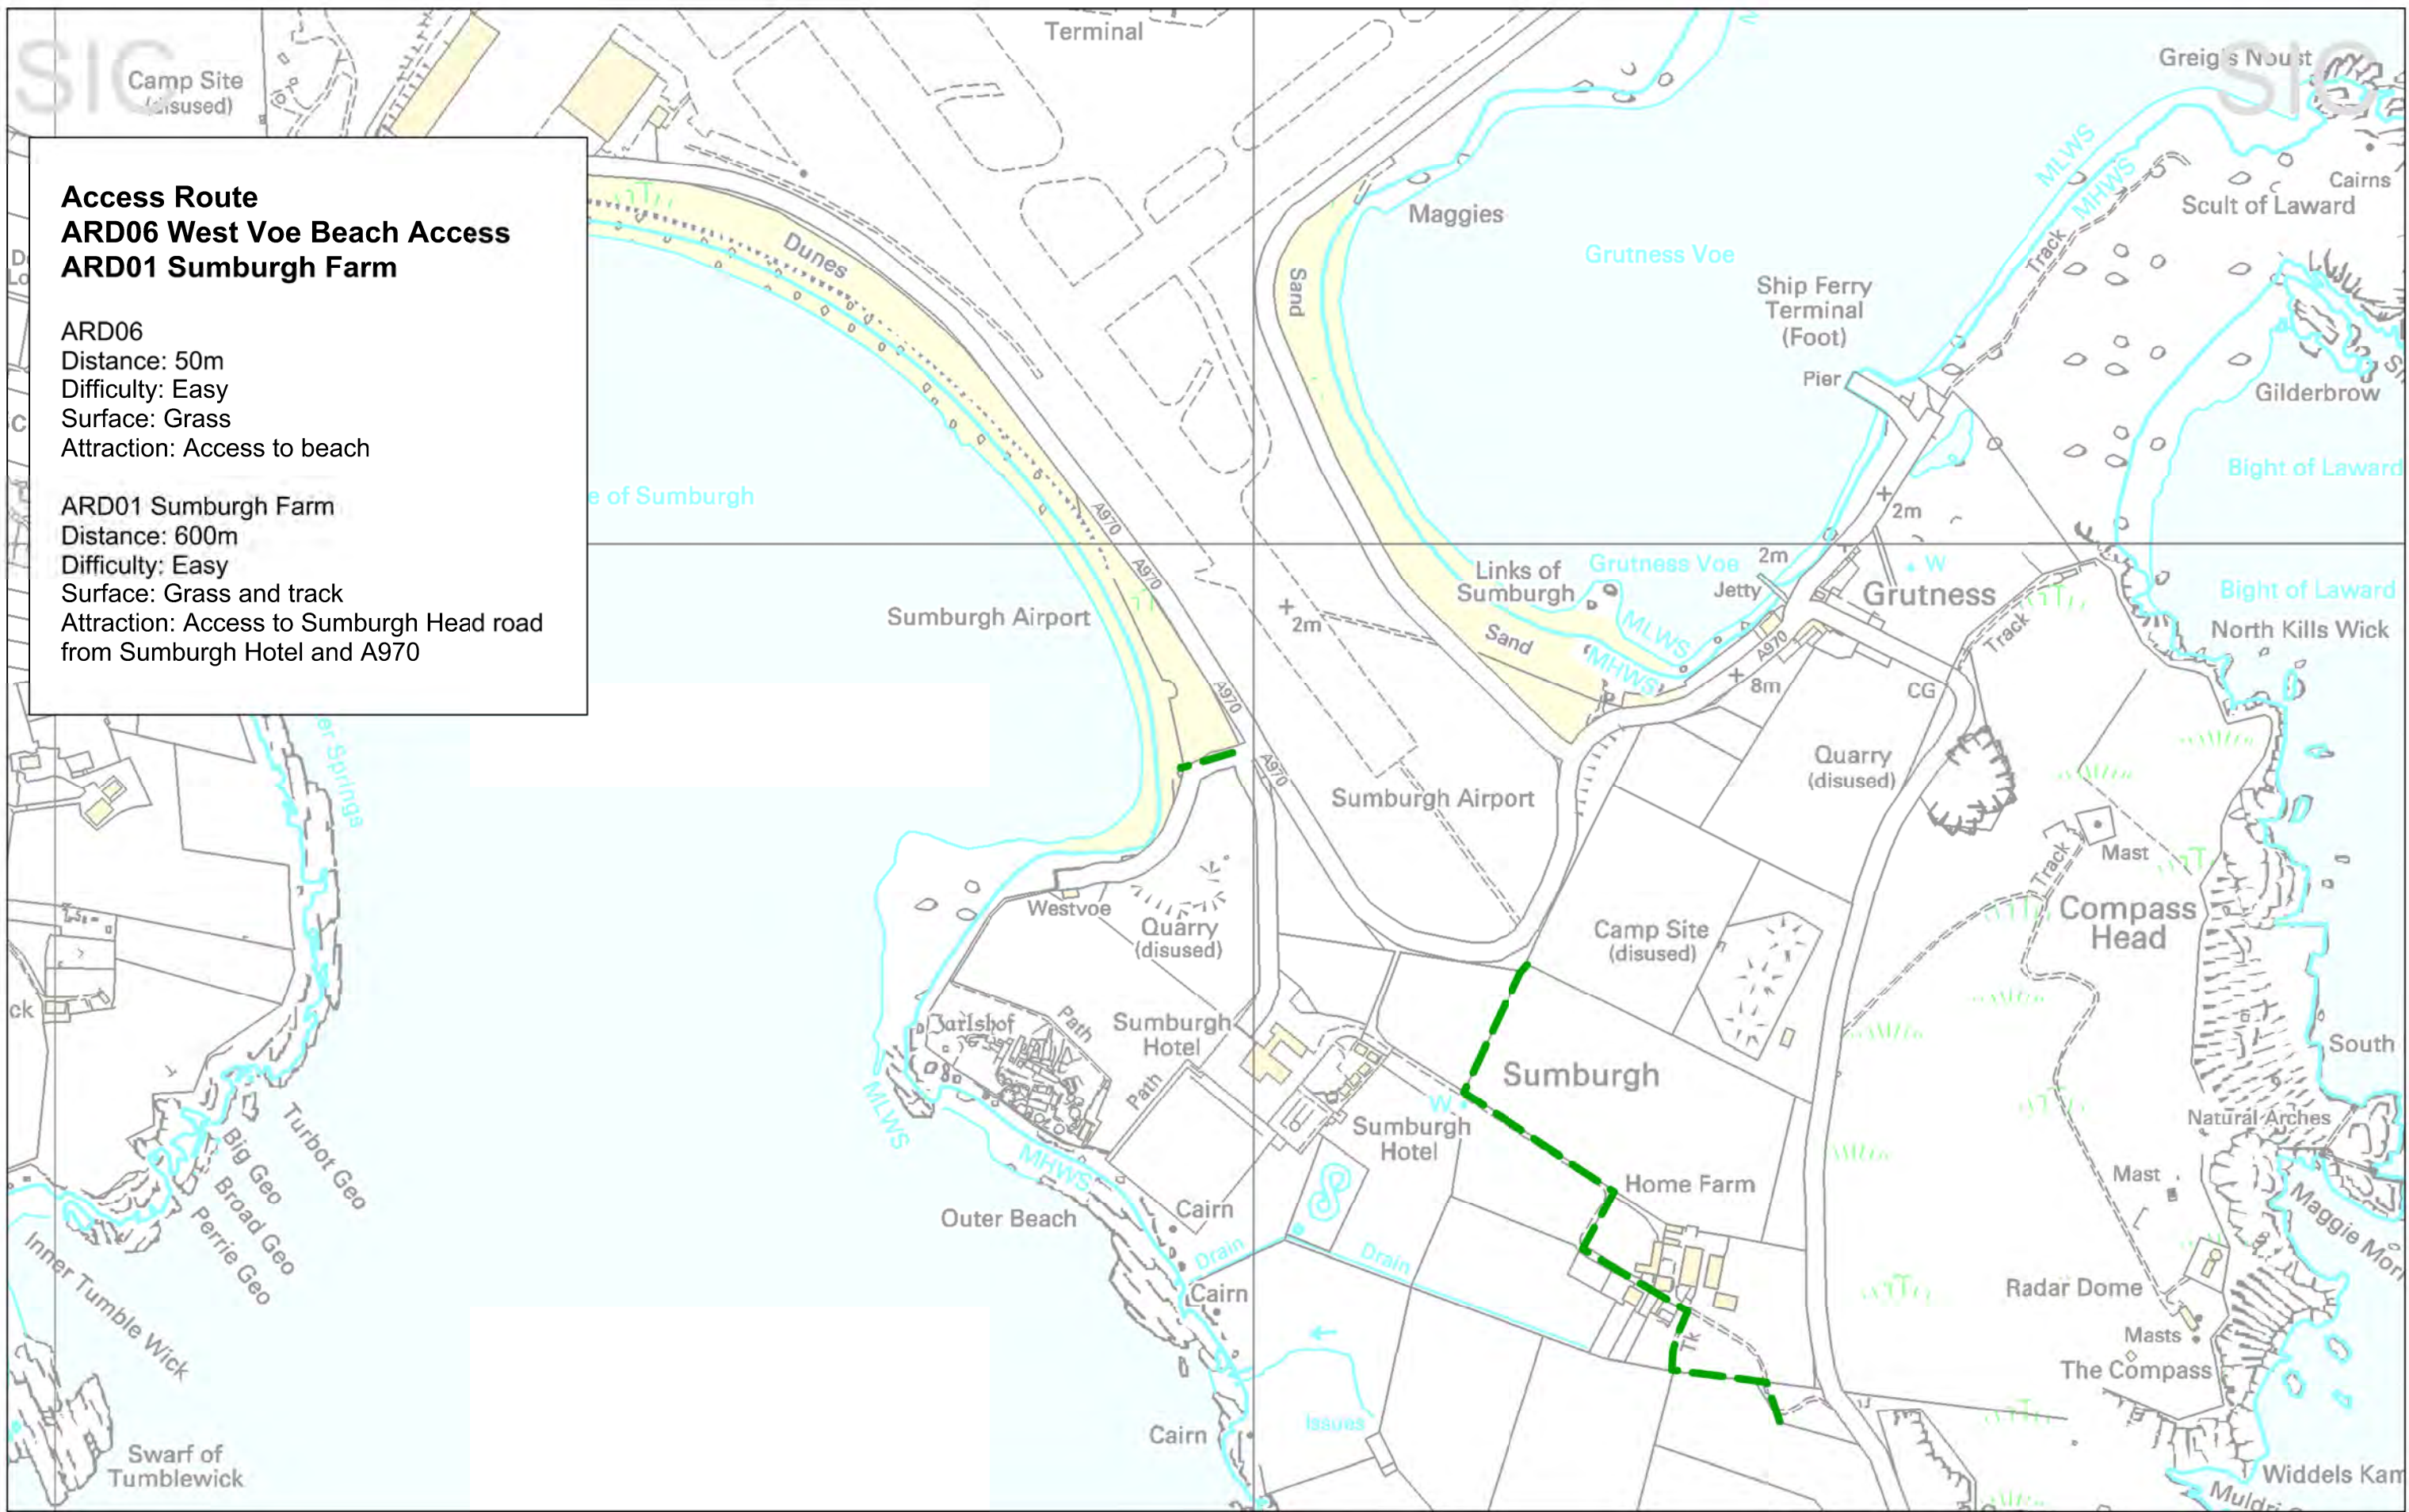

SIC

SIC

**Access Route**  
**ARD05 Burn of Geosetter, Bigton**

Distance: 100m  
 Difficulty: Easy  
 Surface: Grass  
 Attraction: Bird watching

**Access Route: ARD05 Burn of Geosetter, Bigton**

Reproduced by permission of Ordnance Survey on behalf of HMSO.  
 © Crown copyright and database right 2013. All rights reserved. Ordnance Survey Licence number 100024344.

Scale: 1:2500  
 Size: A3  
 Date: 22/04/13  
 PB: LW

**Access Route**  
**ARD06 West Voe Beach Access**  
**ARD01 Sumburgh Farm**

ARD06  
 Distance: 50m  
 Difficulty: Easy  
 Surface: Grass  
 Attraction: Access to beach

ARD01 Sumburgh Farm  
 Distance: 600m  
 Difficulty: Easy  
 Surface: Grass and track  
 Attraction: Access to Sumburgh Head road from Sumburgh Hotel and A970

**Access Route: ARD06 West Voe Beach Access&ARD01 Sumburgh Farm**

Reproduced by permission of Ordnance Survey on behalf of HMSO.  
 © Crown copyright and database right 2013. All rights reserved. Ordnance Survey Licence number 100024344.

Scale: 1:2500  
 Size: A3  
 Date: 24/04/13  
 PB: LW