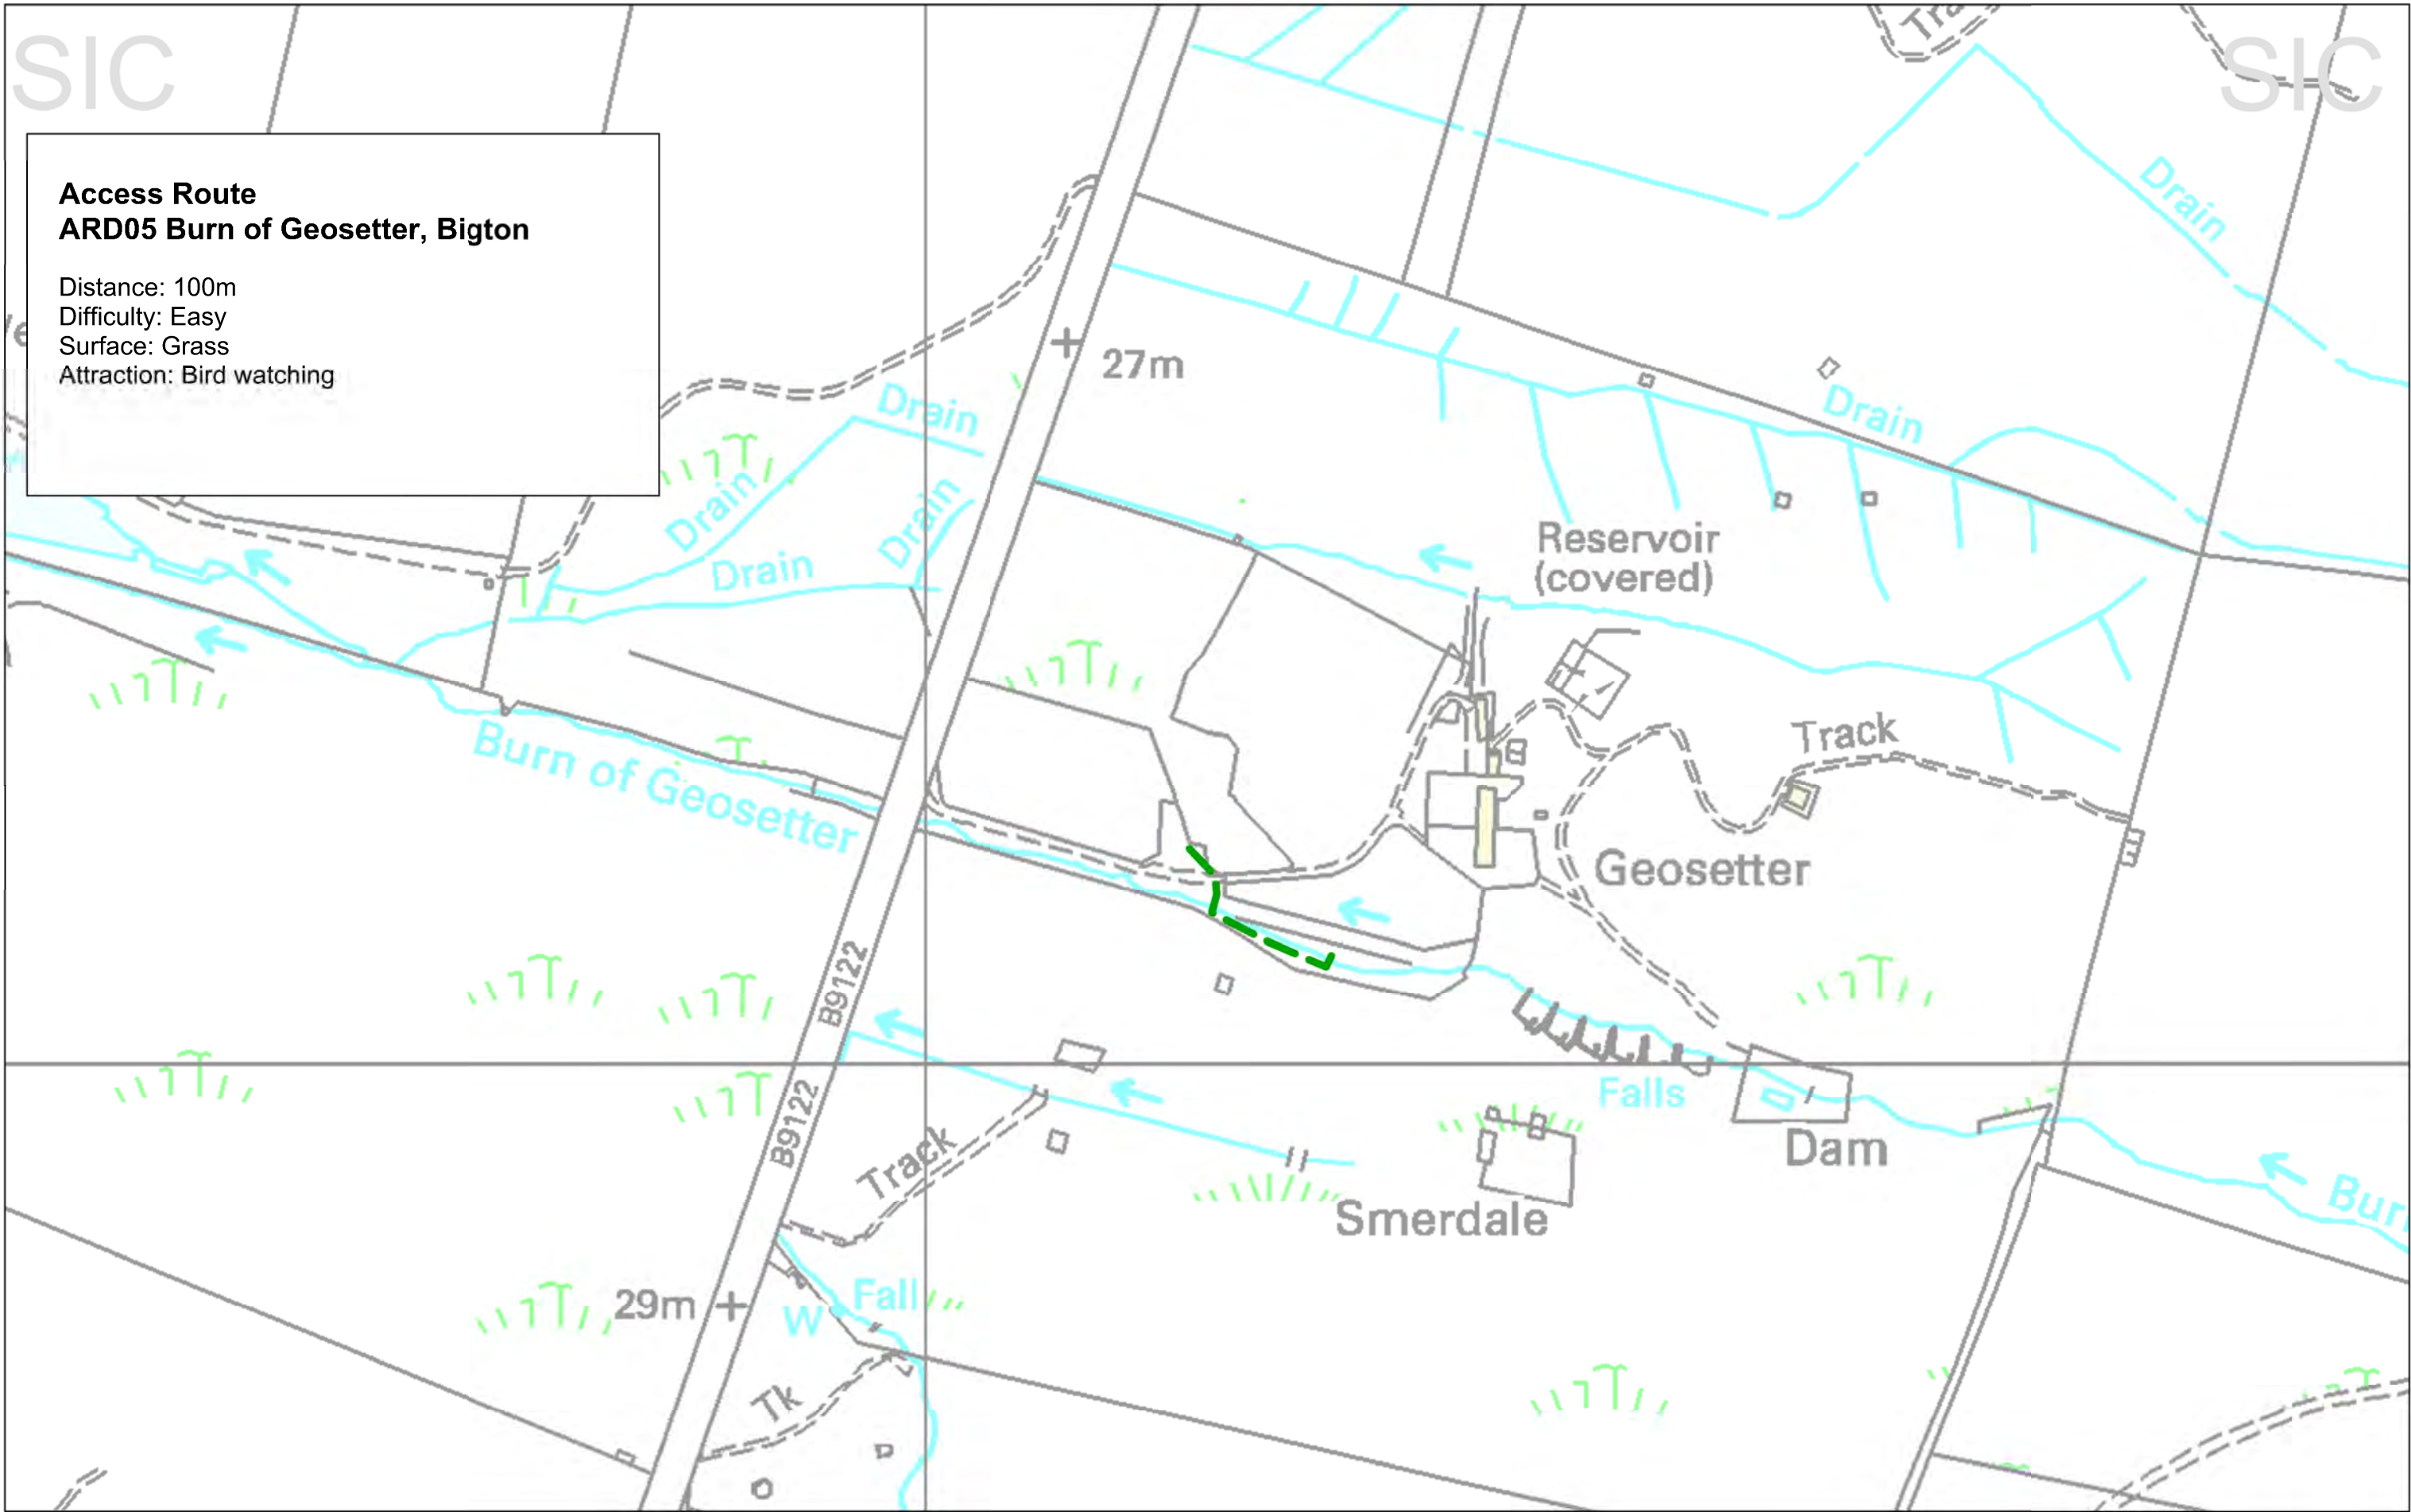

SIC

SIC

**Access Route**  
**ARD05 Burn of Geosetter, Bigton**

Distance: 100m  
 Difficulty: Easy  
 Surface: Grass  
 Attraction: Bird watching

**Access Route: ARD05 Burn of Geosetter, Bigton**

Reproduced by permission of Ordnance Survey on behalf of HMSO.  
 © Crown copyright and database right 2013. All rights reserved. Ordnance Survey Licence number 100024344.

Scale: 1:2500  
 Size: A3  
 Date: 22/04/13  
 PB: LW

**Access Route**  
**ARD06 West Voe Beach Access**  
**ARD01 Sumburgh Farm**

ARD06  
 Distance: 50m  
 Difficulty: Easy  
 Surface: Grass  
 Attraction: Access to beach

ARD01 Sumburgh Farm  
 Distance: 600m  
 Difficulty: Easy  
 Surface: Grass and track  
 Attraction: Access to Sumburgh Head road from Sumburgh Hotel and A970

**Access Route: ARD06 West Voe Beach Access&ARD01 Sumburgh Farm**