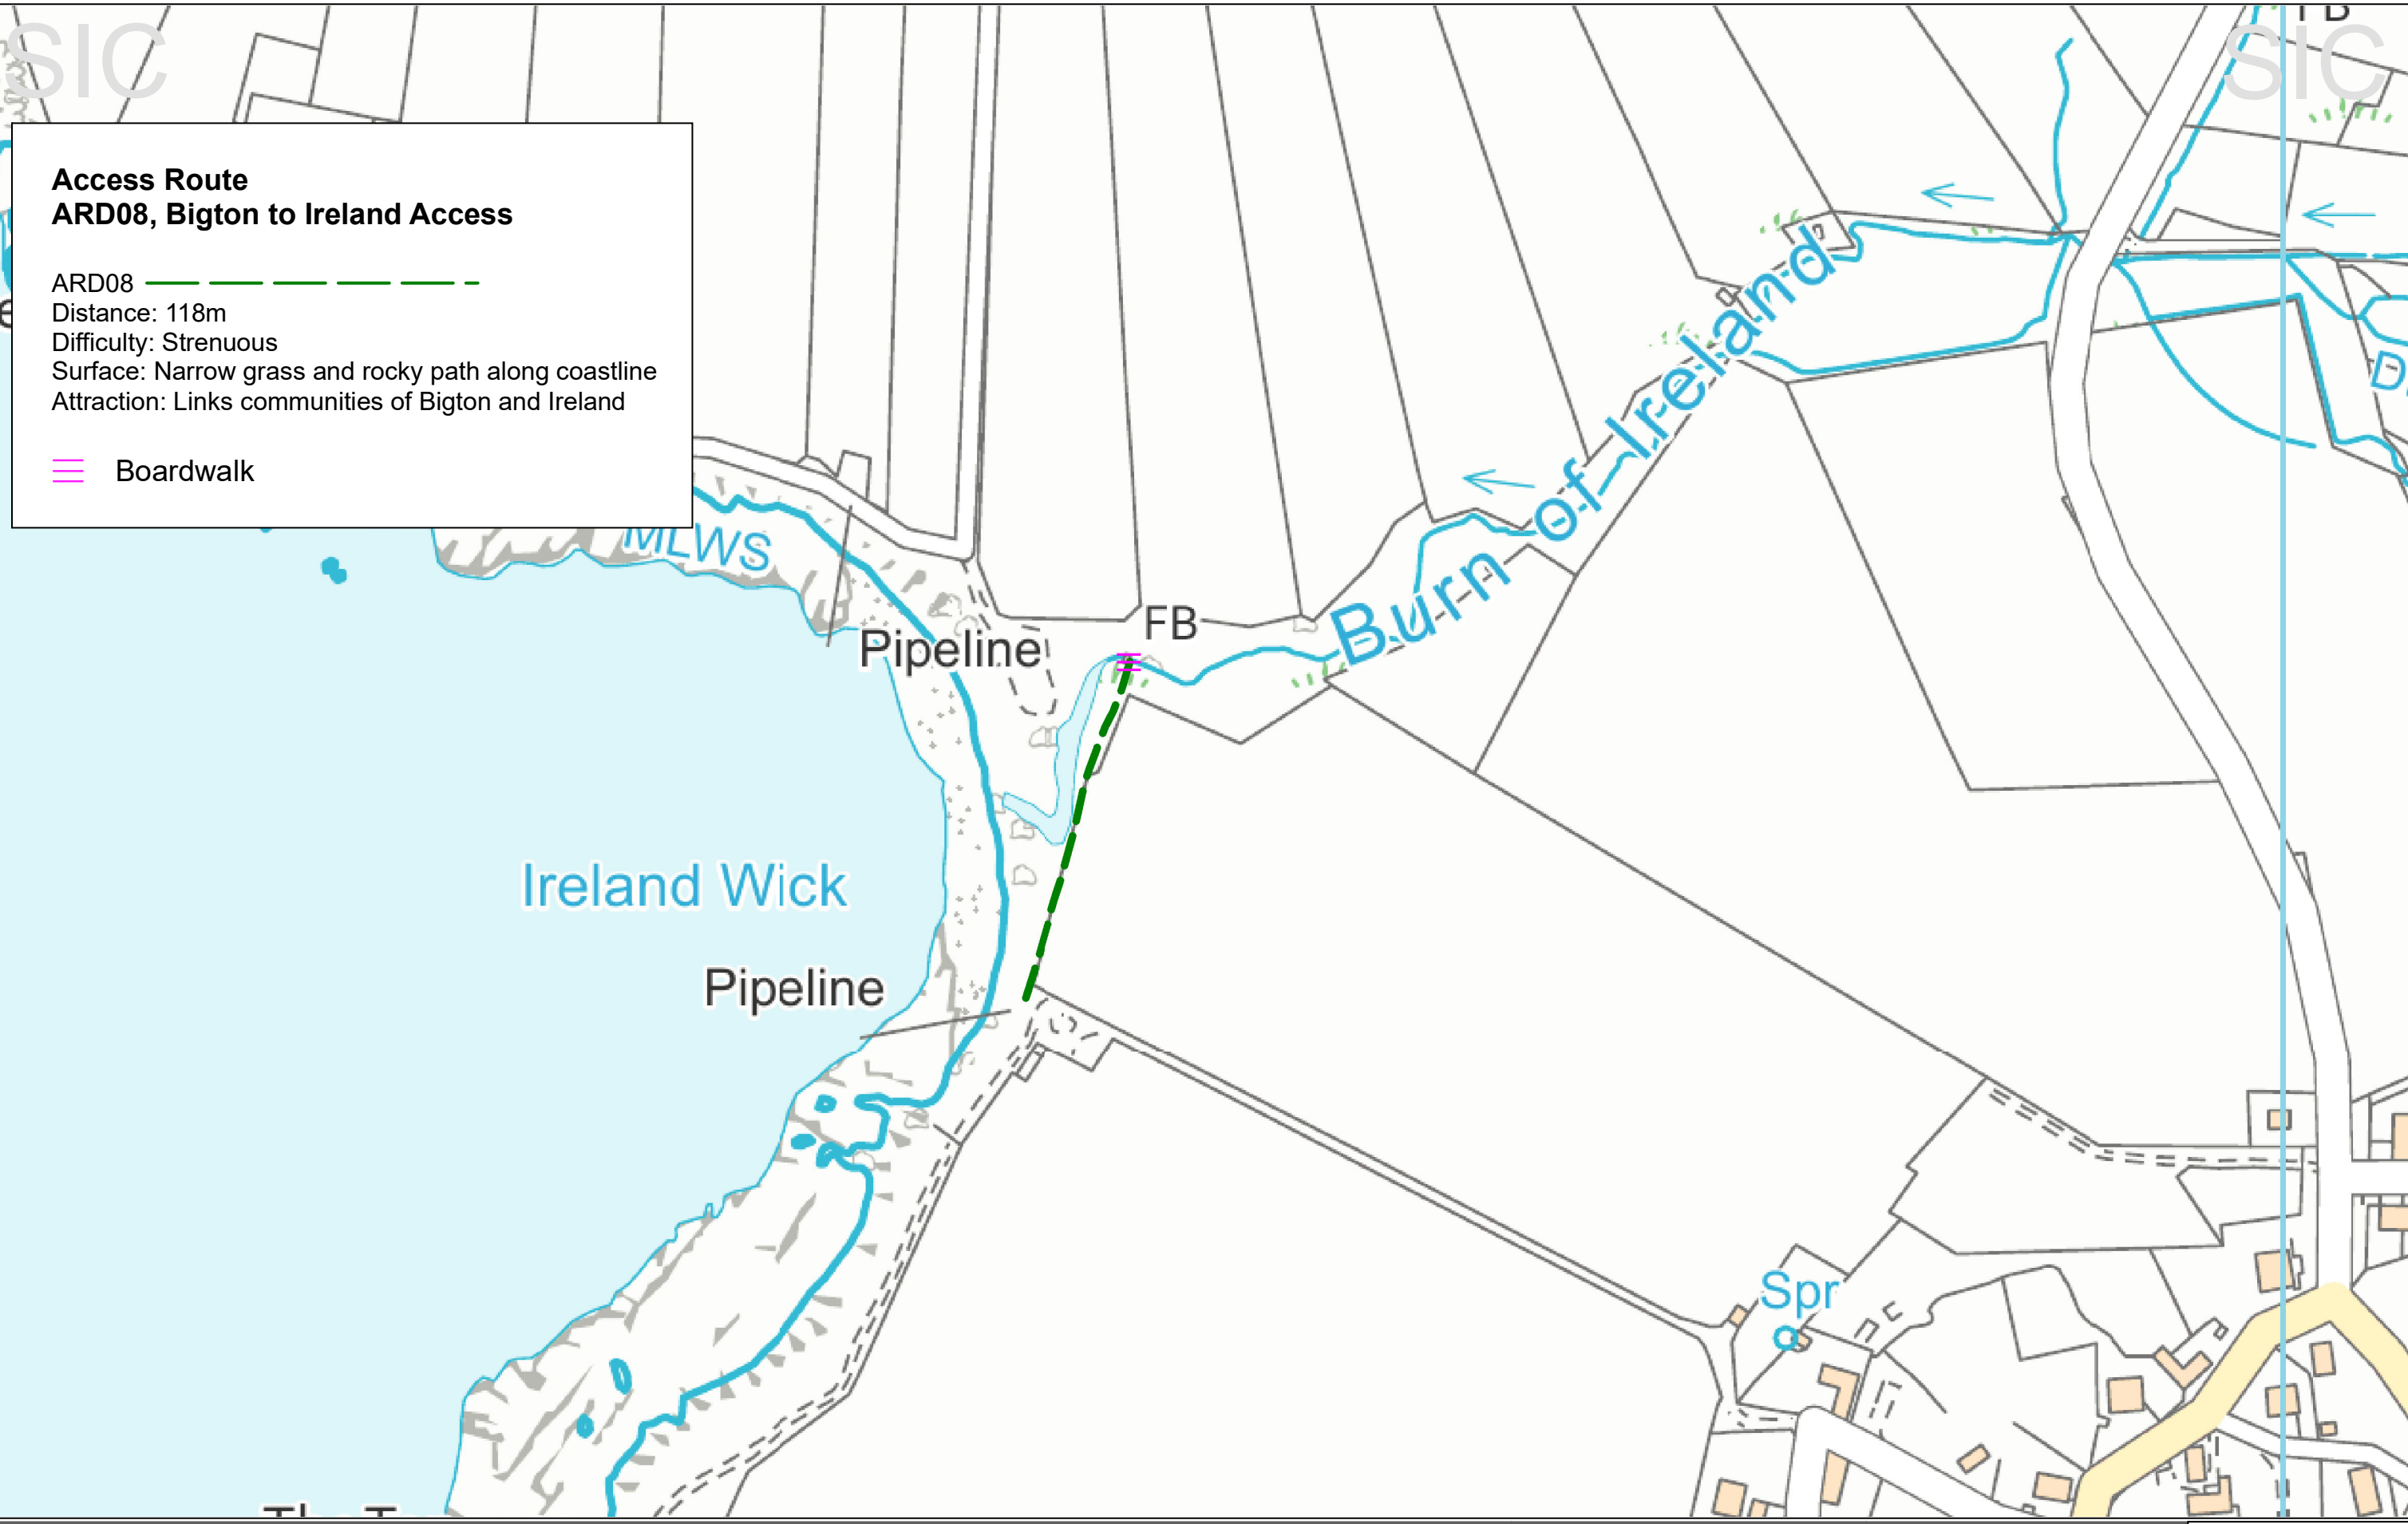

Access Route: ARD08 Bigton to Ireland Access

Reproduced by permission of Ordnance Survey on behalf of HMSO.
© Crown copyright and database right 2023. All rights reserved. Ordnance Survey Licence number 100024344.

Scale: 1:2500
Size: A3
Date: 26/04/23
PB: LW