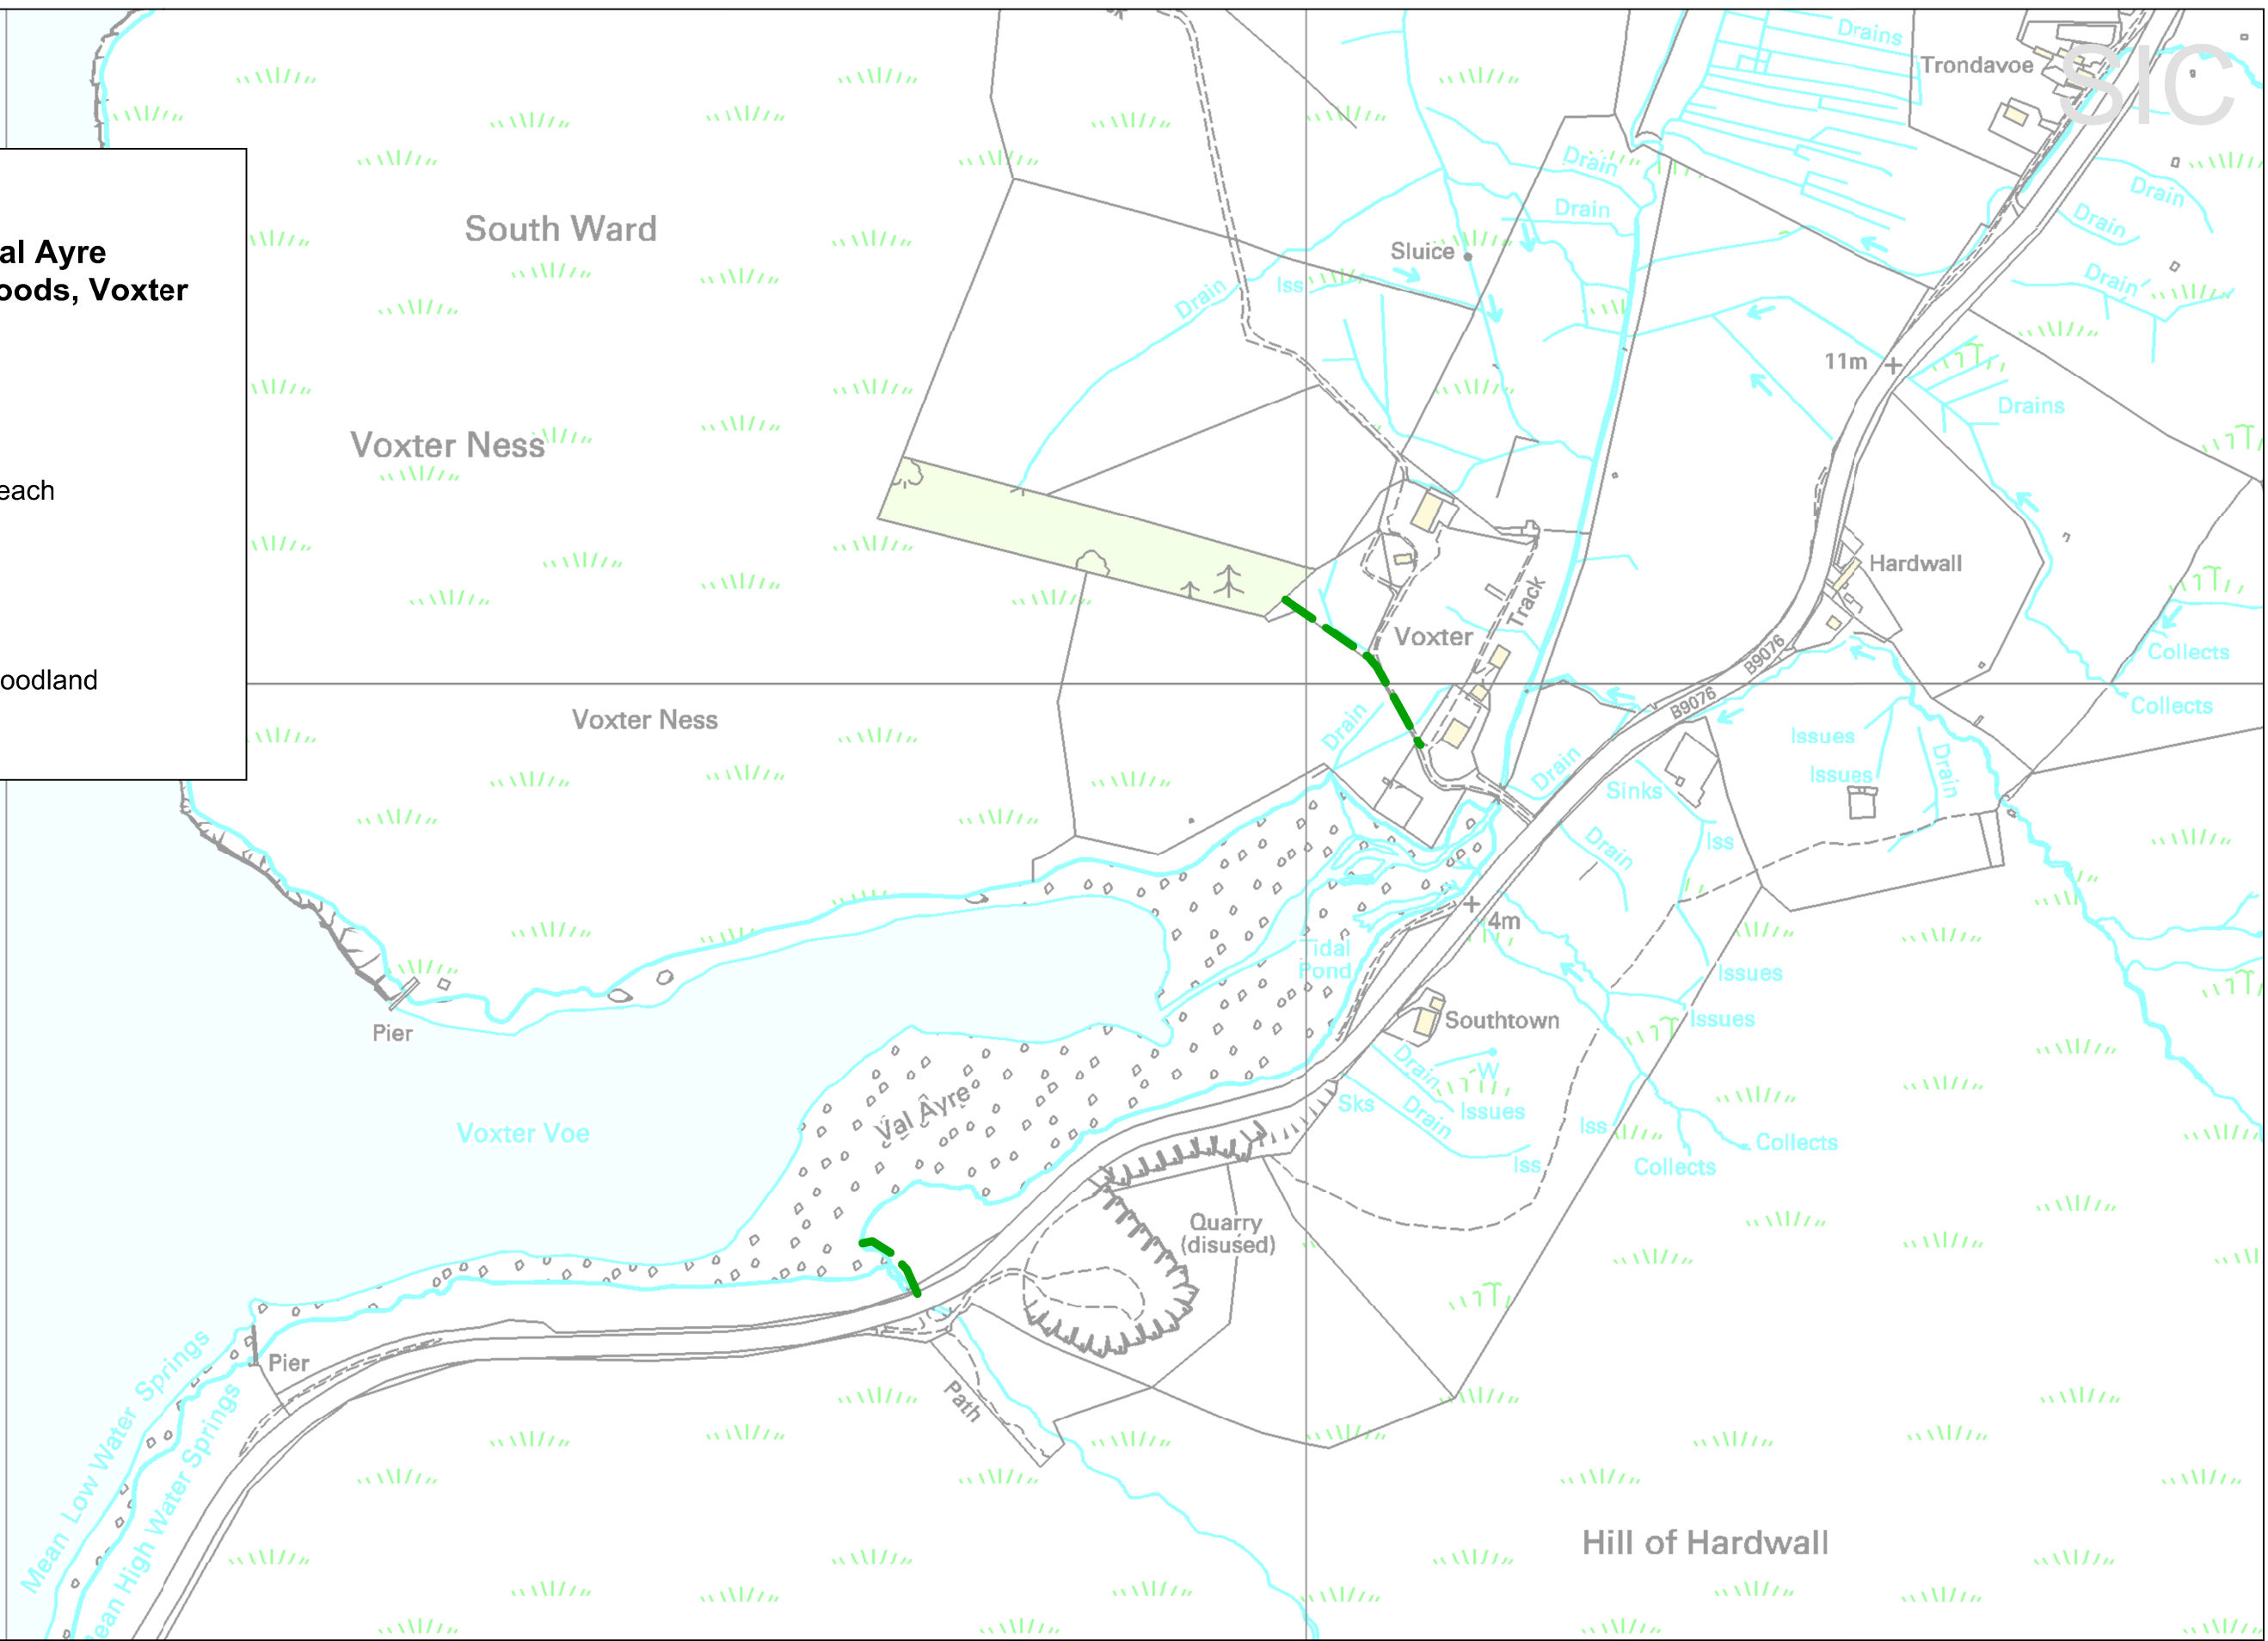

Access Route
ARDe02 Saewaters, Voe

Distance: 1.2km
 Difficulty: Moderate
 Surface: Grass, boggy in parts
 Attraction: Loch side walk

Access Route: ARDe02 Saewaters, Voe

Reproduced by permission of Ordnance Survey on behalf of HMSO.
 © Crown copyright and database right 2013. All rights reserved. Ordnance Survey Licence number 100024344.

Reproduced by permission of Ordnance Survey on behalf of HMSO.
© Crown copyright and database right 2013. All rights reserved. Ordnance Survey Licence number 100024344.

Scale: 1:2500
Size: A3
Date: 22/04/13
PB: LW

SIC

SIC

**Access Route
ARDe06 Burn of Val Ayre
ARDe08 Voxter Woods, Voxter**

ARDe06
Distance: 60m
Difficulty: Easy
Surface: Grass
Attraction: Access to beach

ARDe08
Distance: 200m
Difficulty: Easy
Surface: Track
Attraction: Access to woodland