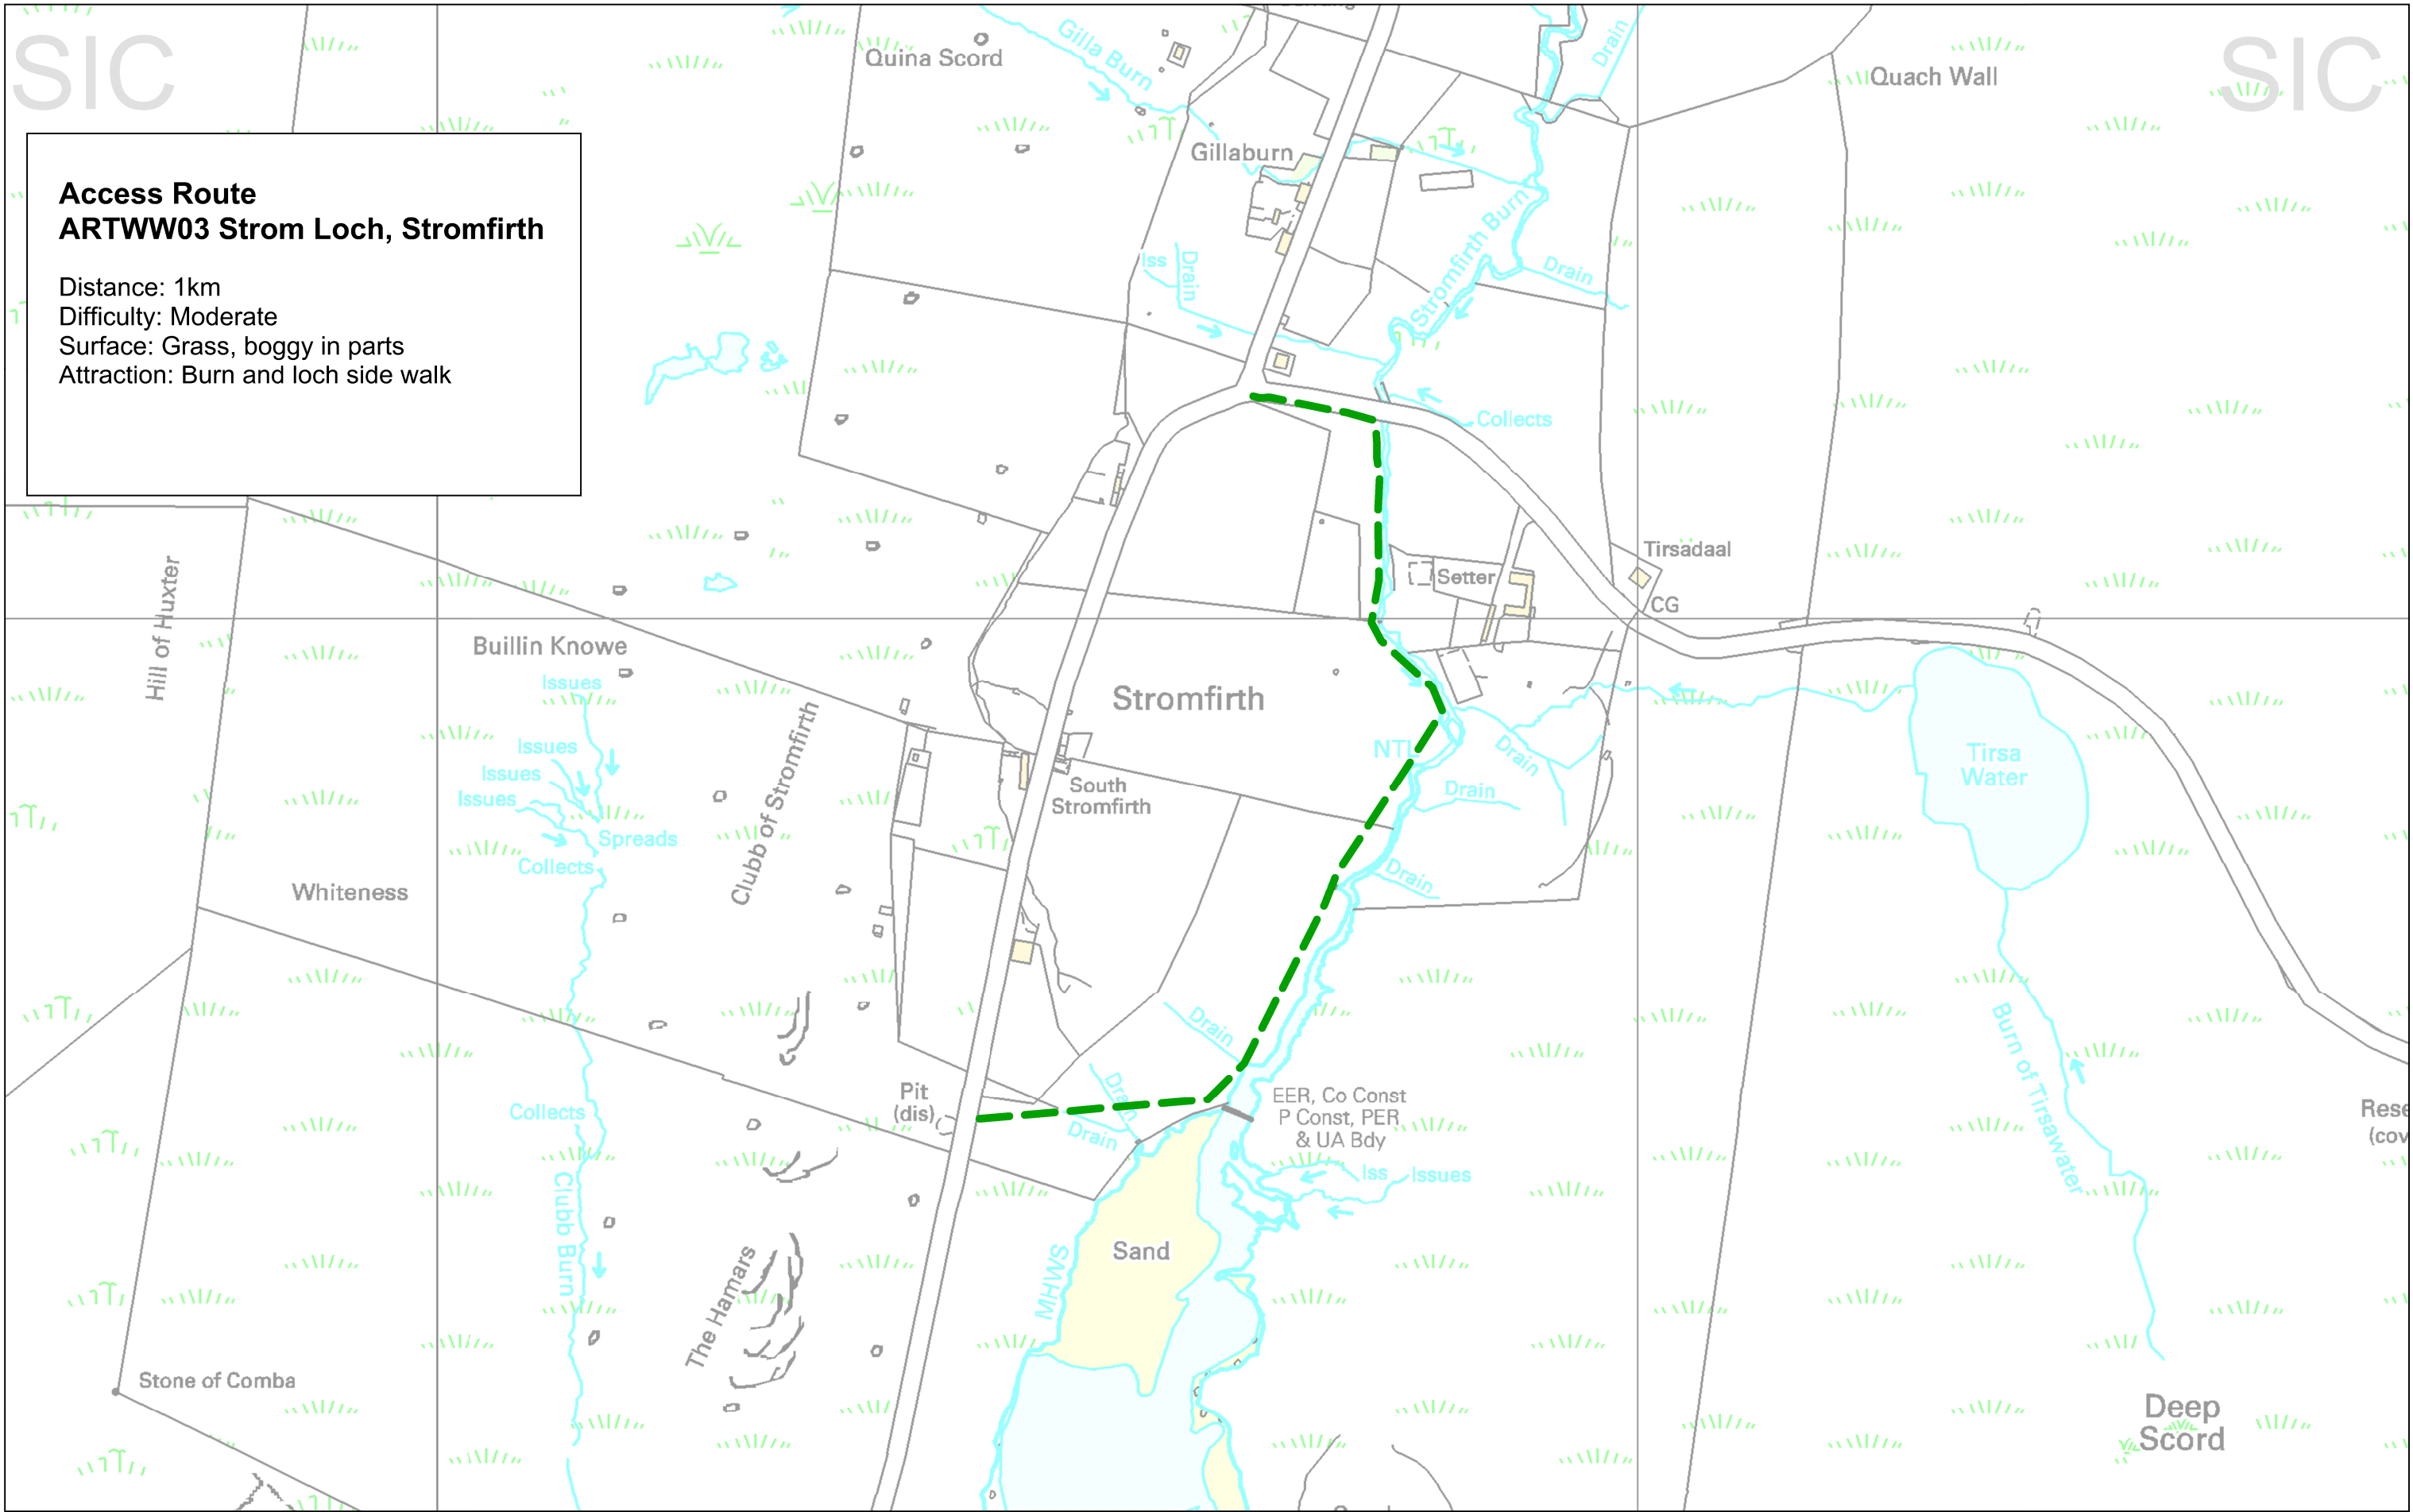

SIC

SIC

Access Route
ARTWW03 Strom Loch, Stromfirth

Distance: 1km
 Difficulty: Moderate
 Surface: Grass, boggy in parts
 Attraction: Burn and loch side walk

Access Route: ARTWW03 Strom Loch, Stromfirth

Reproduced by permission of Ordnance Survey on behalf of HMSO.
 © Crown copyright and database right 2013. All rights reserved. Ordnance Survey Licence number 100024344.

Scale: 1:2500
 Size: A3
 Date: 19/04/13
 PB: LW