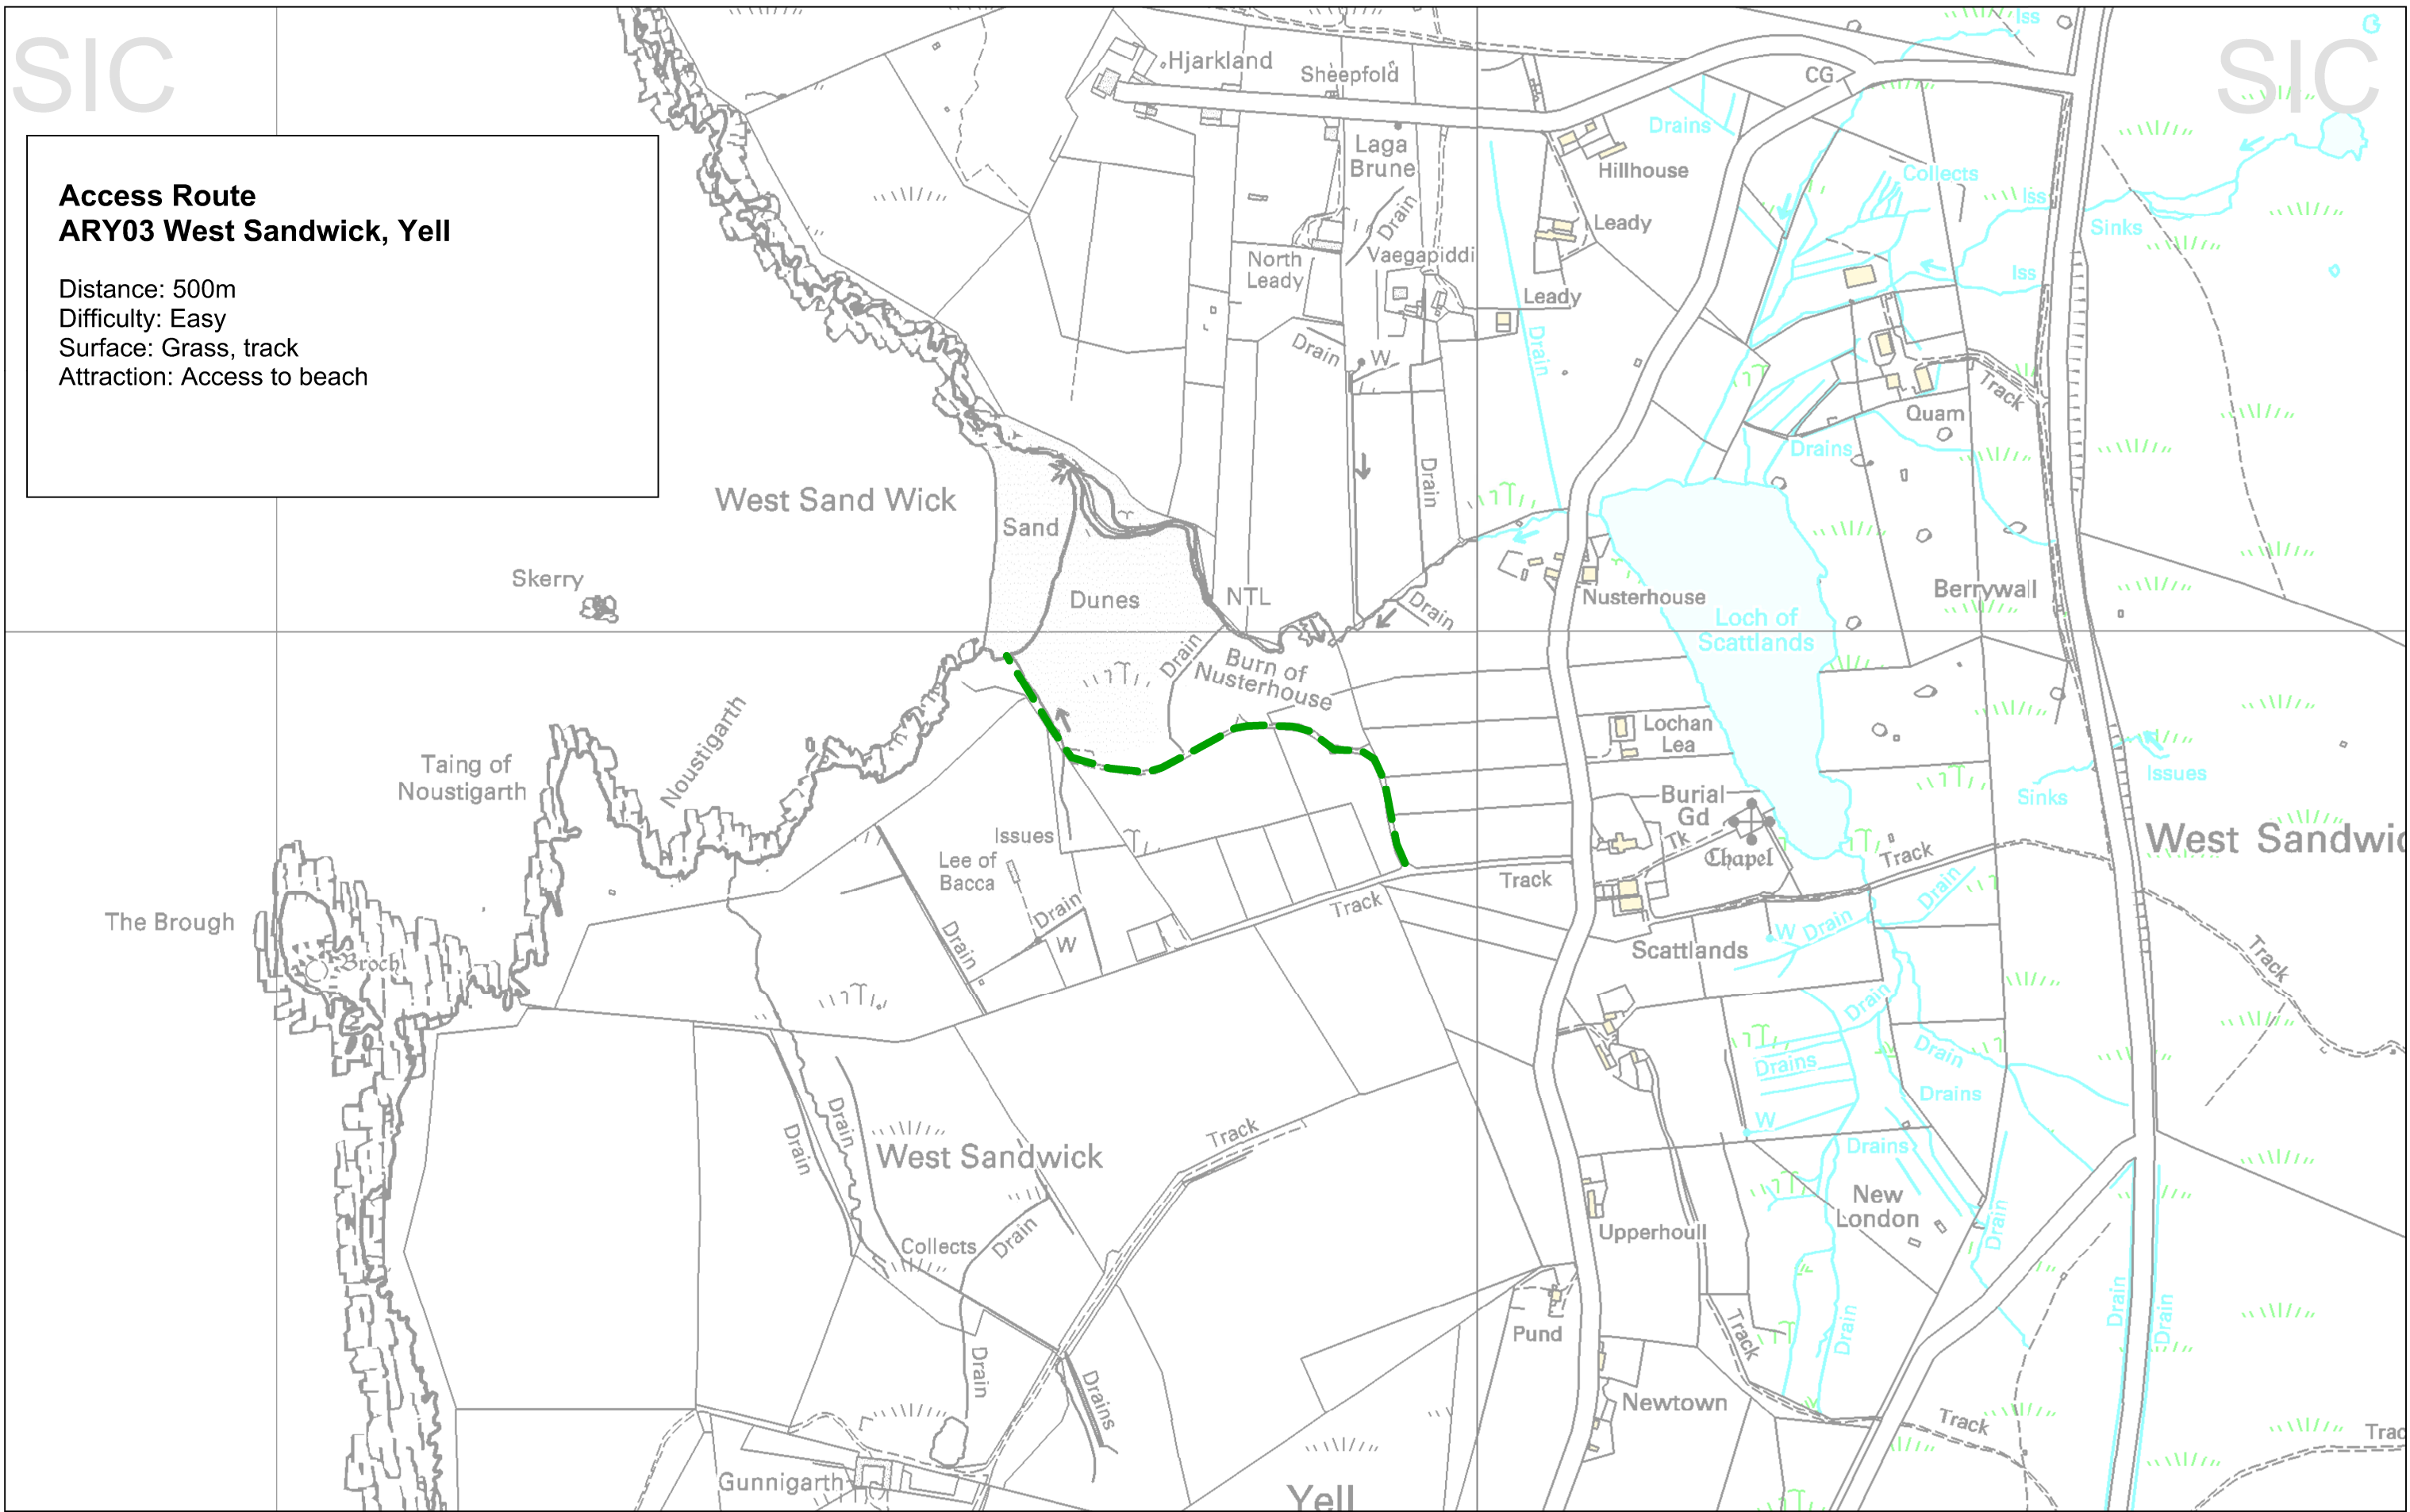

Reproduced by permission of Ordnance Survey on behalf of HMSO.
© Crown copyright and database right 2013. All rights reserved. Ordnance Survey Licence number 100024344.

Scale: 1:2500
Size: A3
Date: 22/04/13
PB: LW

SIC

SIC

**Access Route
ARY03 West Sandwick, Yell**

Distance: 500m
Difficulty: Easy
Surface: Grass, track
Attraction: Access to beach

Access Route: ARY03 West Sandwick, Yell

Reproduced by permission of Ordnance Survey on behalf of HMSO.
© Crown copyright and database right 2013. All rights reserved. Ordnance Survey Licence number 100024344.