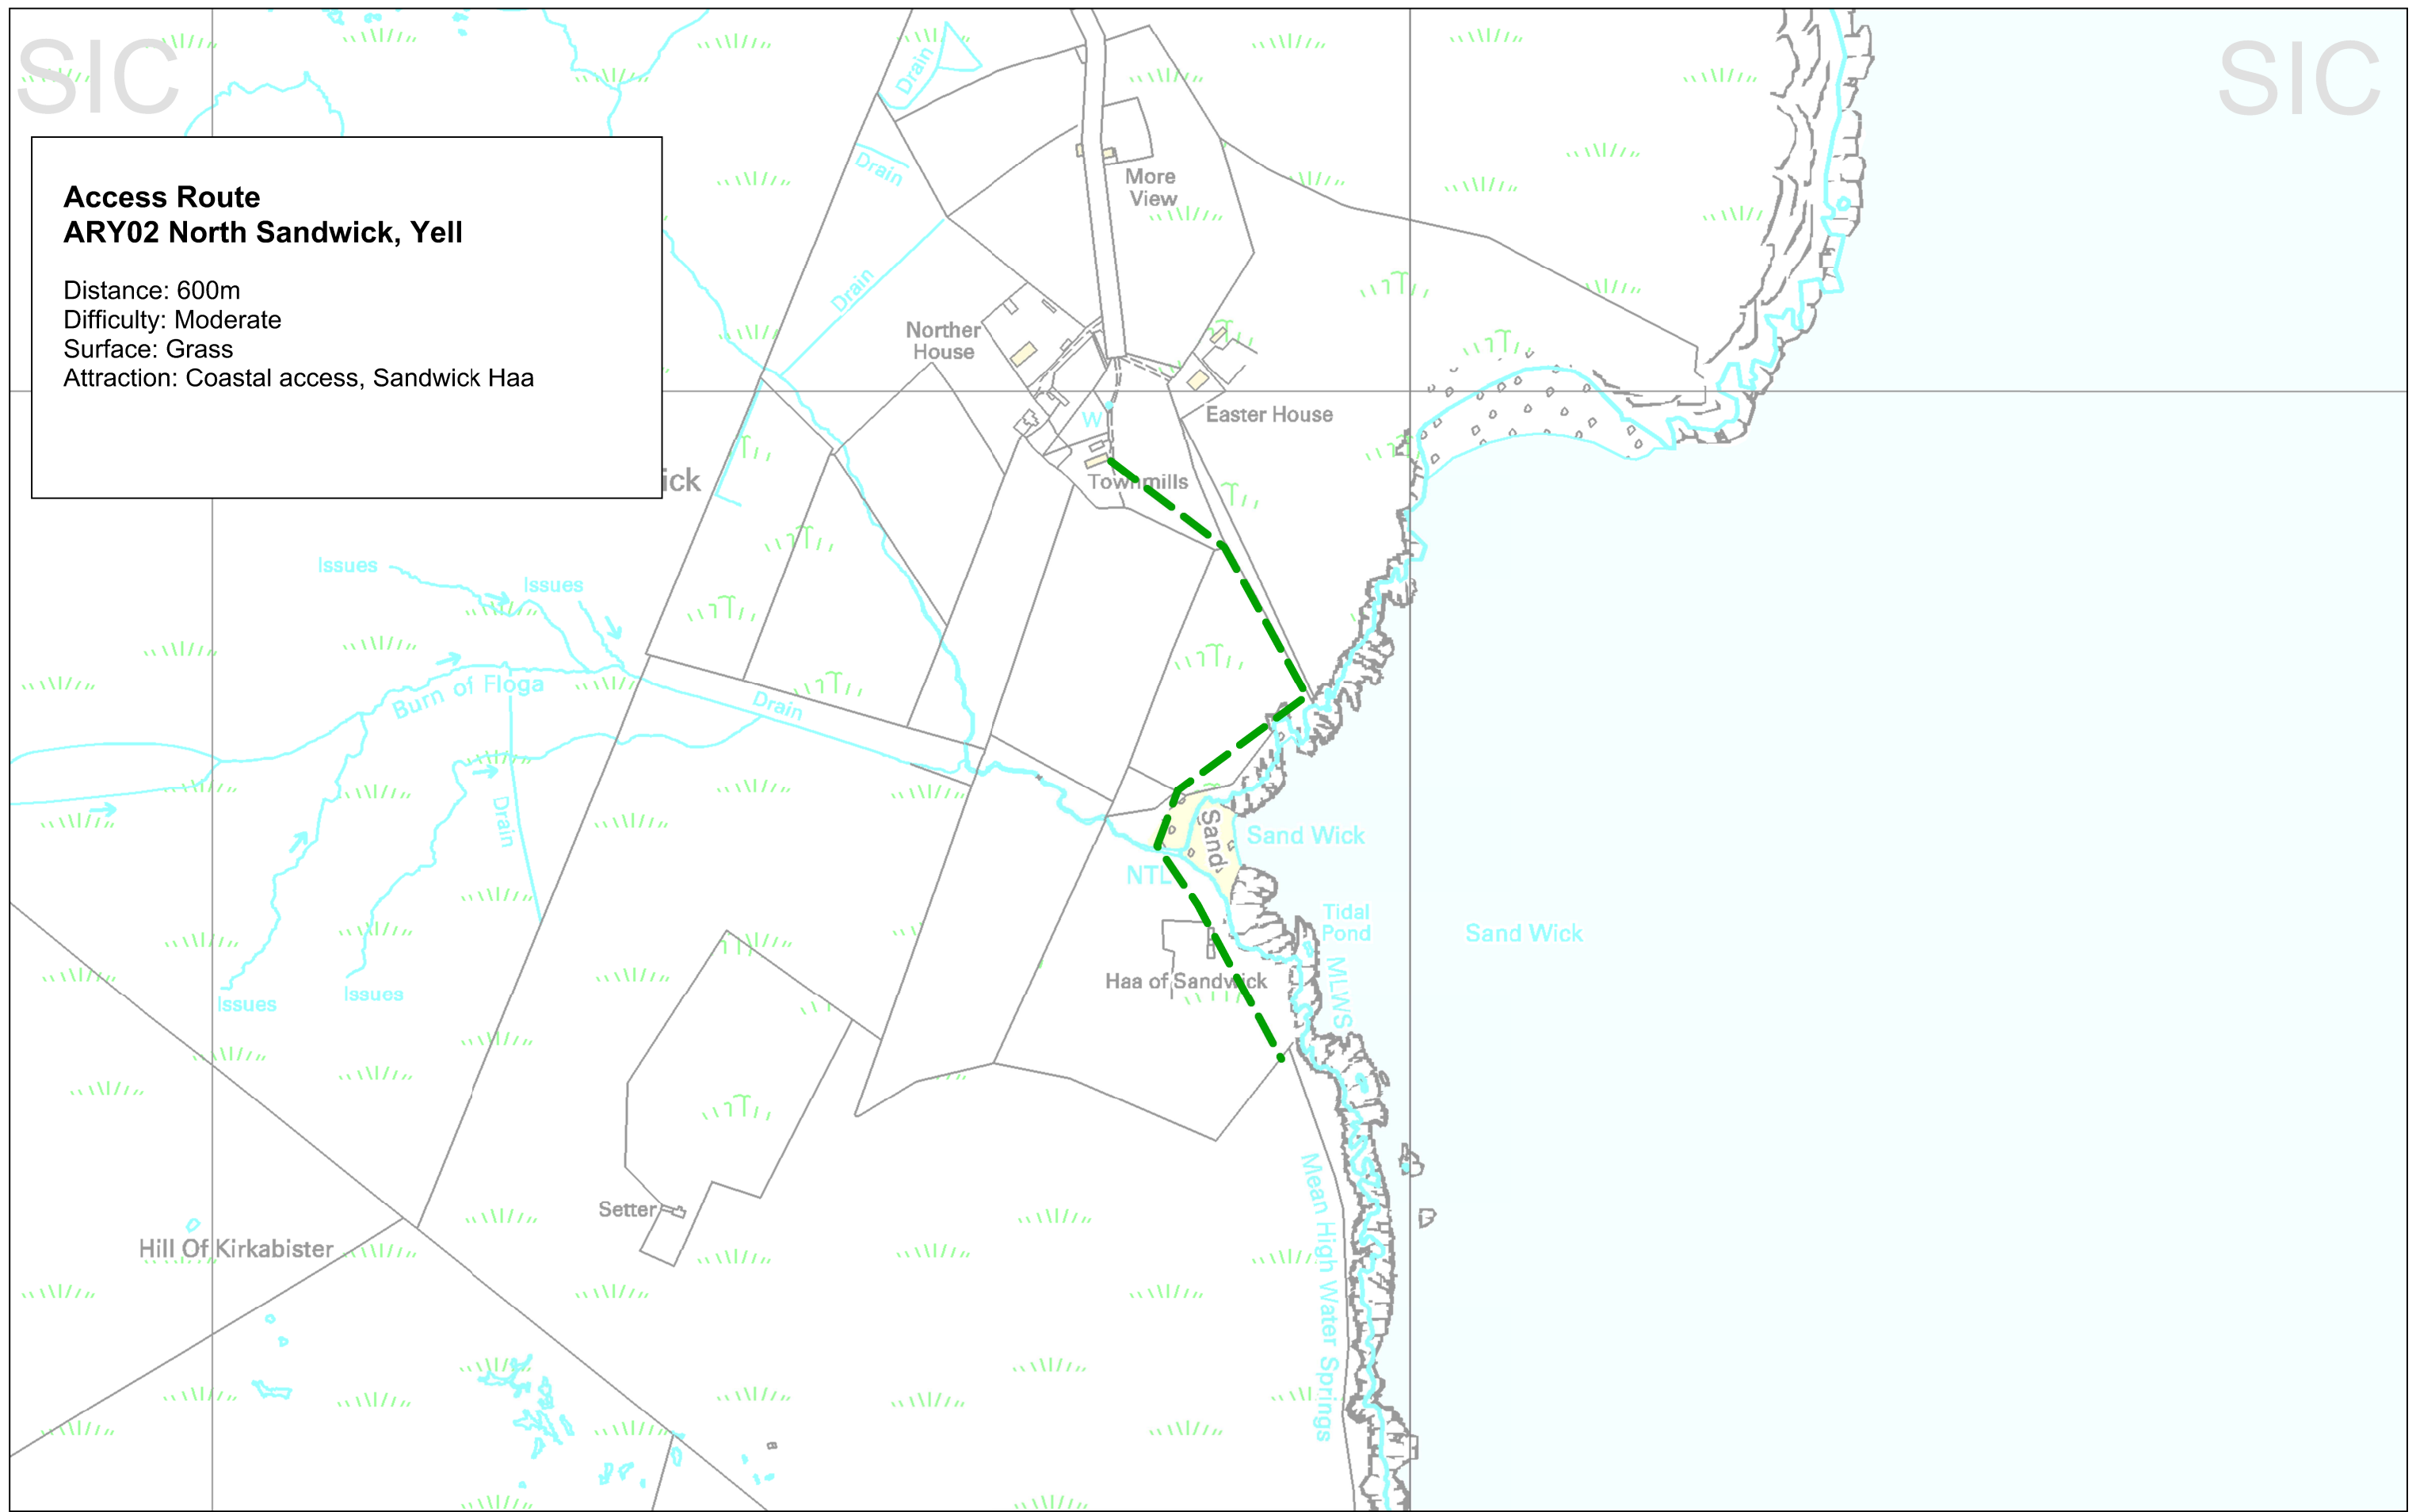

Scale: 1:2500
 Size: A3
 Date: 22/04/13
 PB: LW

SIC

SIC

**Access Route
ARY02 North Sandwick, Yell**

Distance: 600m
Difficulty: Moderate
Surface: Grass
Attraction: Coastal access, Sandwick Haa

Access Route: ARY02 North Sandwick, Yell

SIC

SIC

**Access Route
ARY03 West Sandwick, Yell**

Distance: 500m
Difficulty: Easy
Surface: Grass, track
Attraction: Access to beach

Access Route: ARY03 West Sandwick, Yell

Reproduced by permission of Ordnance Survey on behalf of HMSO.
© Crown copyright and database right 2013. All rights reserved. Ordnance Survey Licence number 100024344.