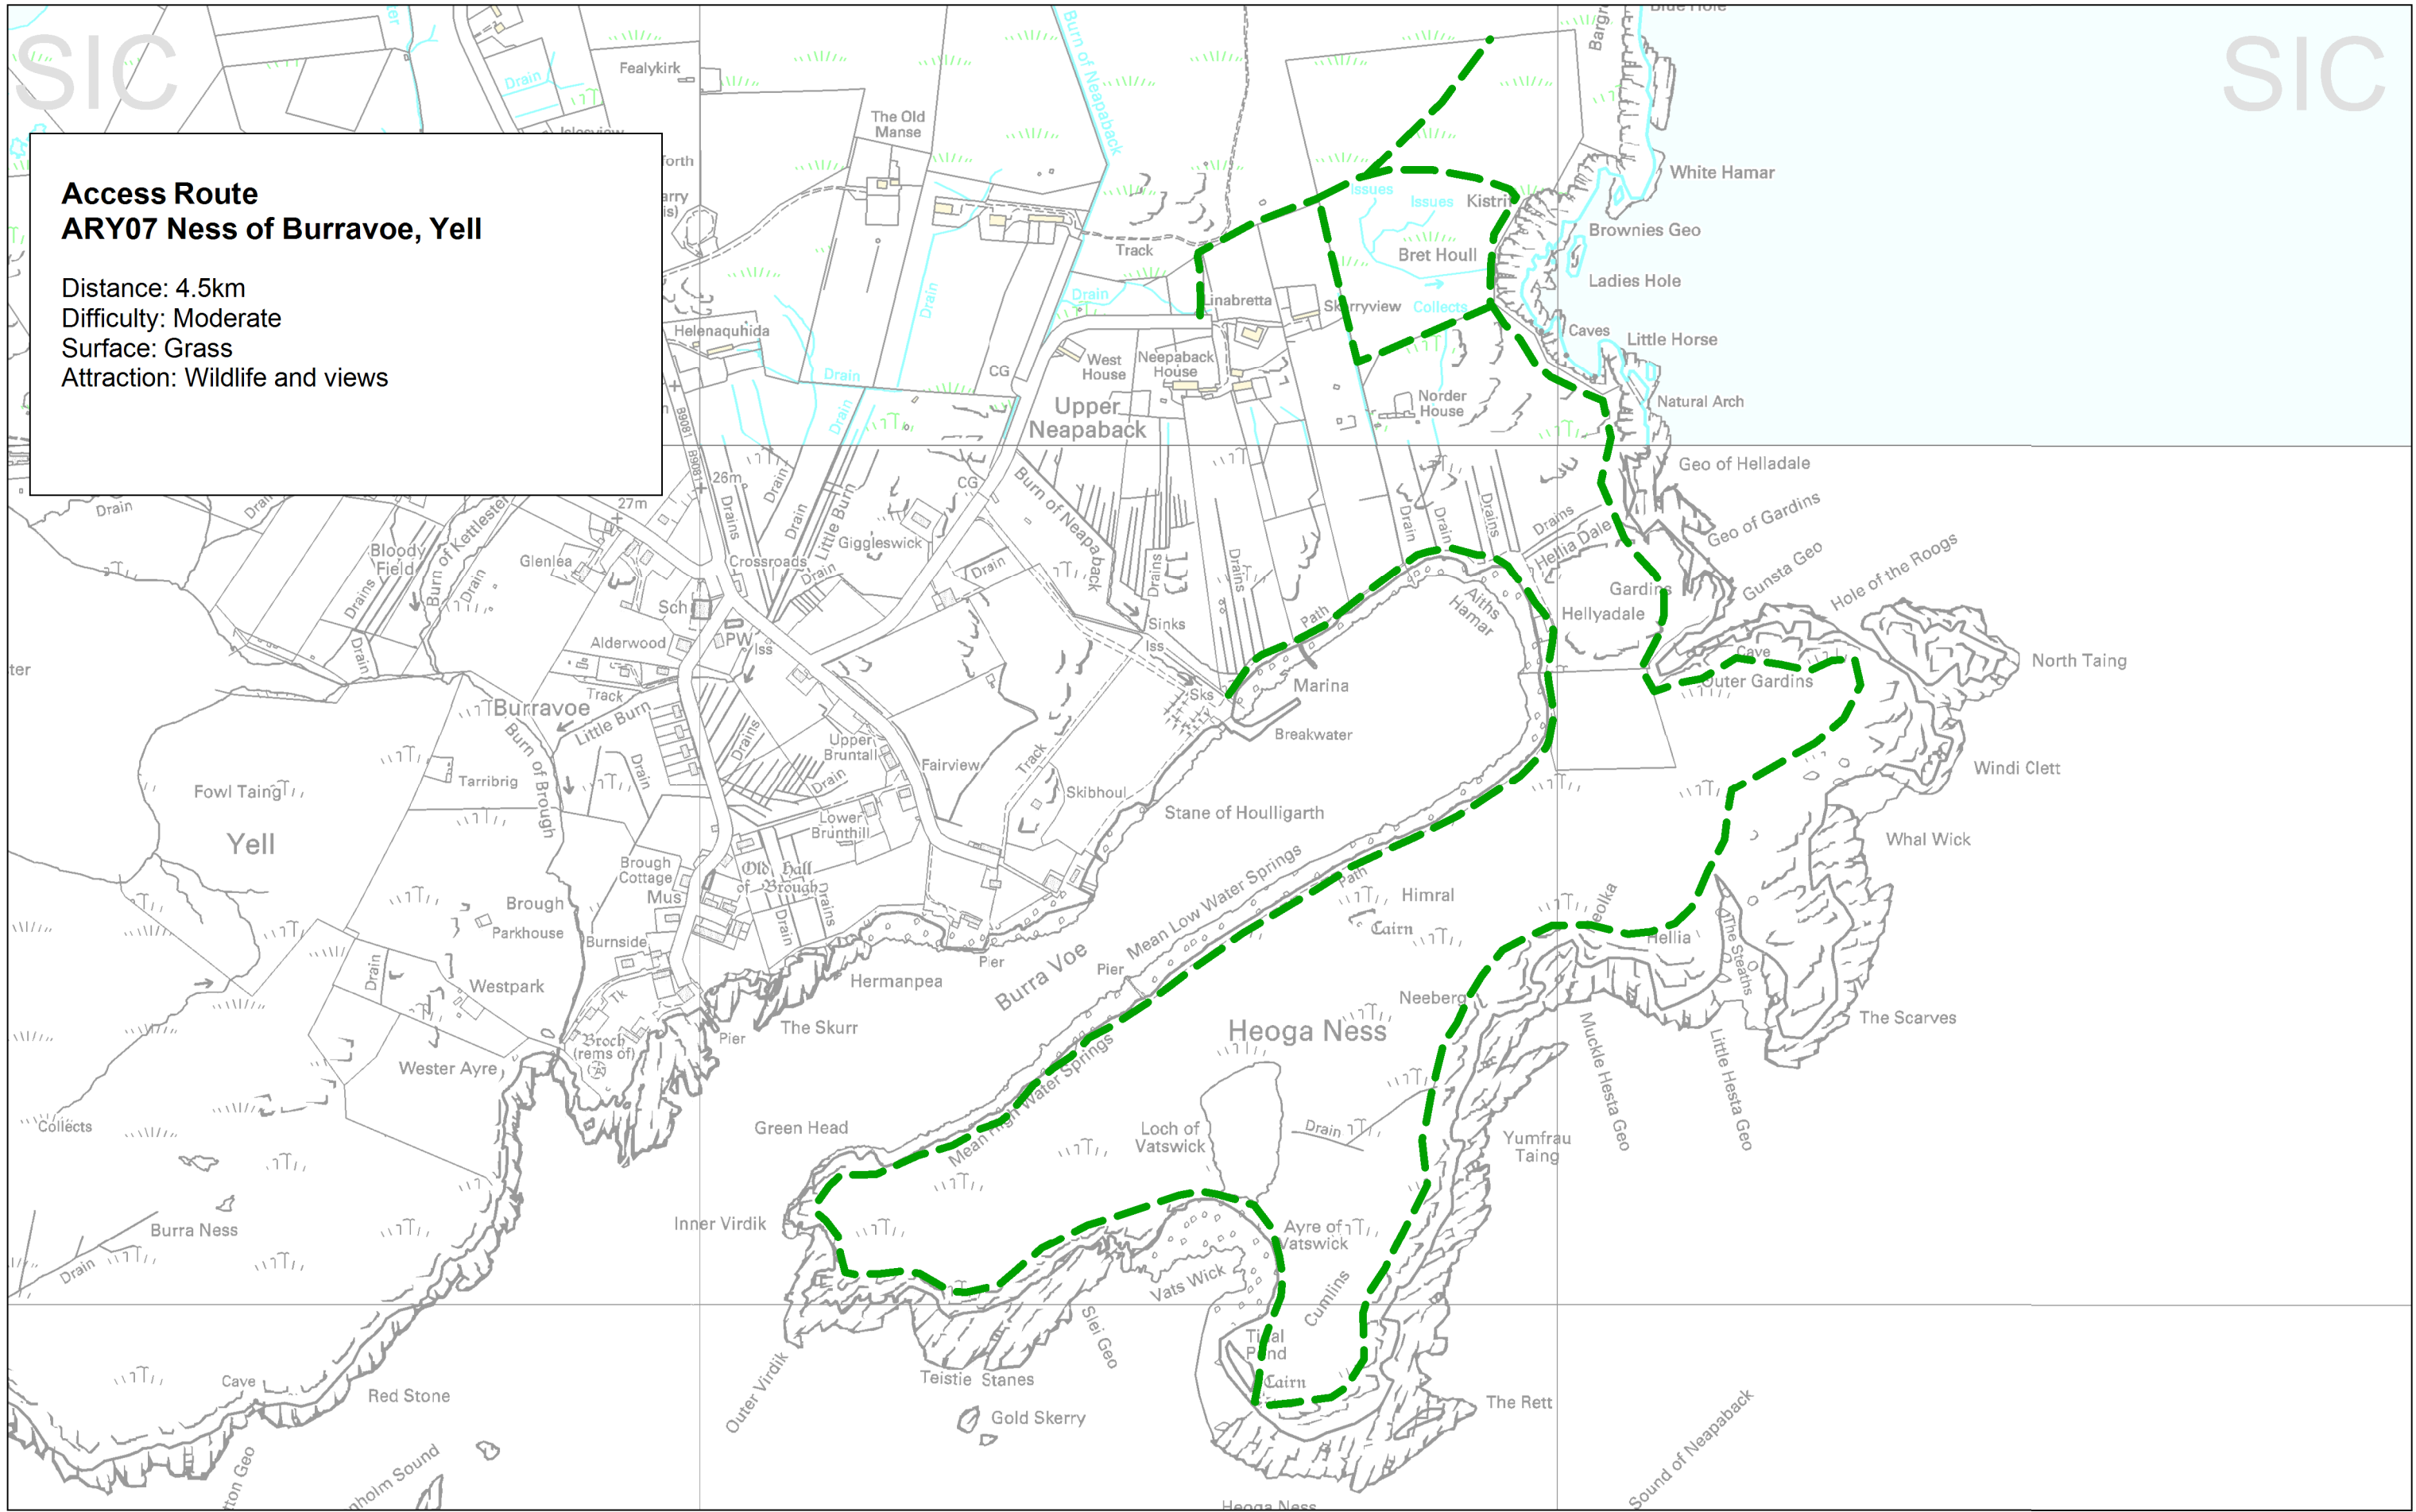

Reproduced by permission of Ordnance Survey on behalf of HMSO.
© Crown copyright and database right 2013. All rights reserved. Ordnance Survey Licence number 100024344.

Scale: 1:2500
Size: A3
Date: 22/04/13
PB: LW

SIC

SIC

**Access Route
ARY03 West Sandwick, Yell**

Distance: 500m
Difficulty: Easy
Surface: Grass, track
Attraction: Access to beach

Access Route: ARY03 West Sandwick, Yell

Reproduced by permission of Ordnance Survey on behalf of HMSO.
© Crown copyright and database right 2013. All rights reserved. Ordnance Survey Licence number 100024344.

Scale: 1:2500
Size: A3
Date: 22/04/13
PB: LW

Shetland
Islands Council

Access Route
ARY07 Ness of Burravoe, Yell

Distance: 4.5km
 Difficulty: Moderate
 Surface: Grass
 Attraction: Wildlife and views

Access Route: ARY07 Ness of Burravoe, Yell

Reproduced by permission of Ordnance Survey on behalf of HMSO.
 © Crown copyright and database right 2015. All rights reserved. Ordnance Survey Licence number 100024344.

Scale: 1:7000
 Size: A3
 Date: 09/04/15
 PB: LW