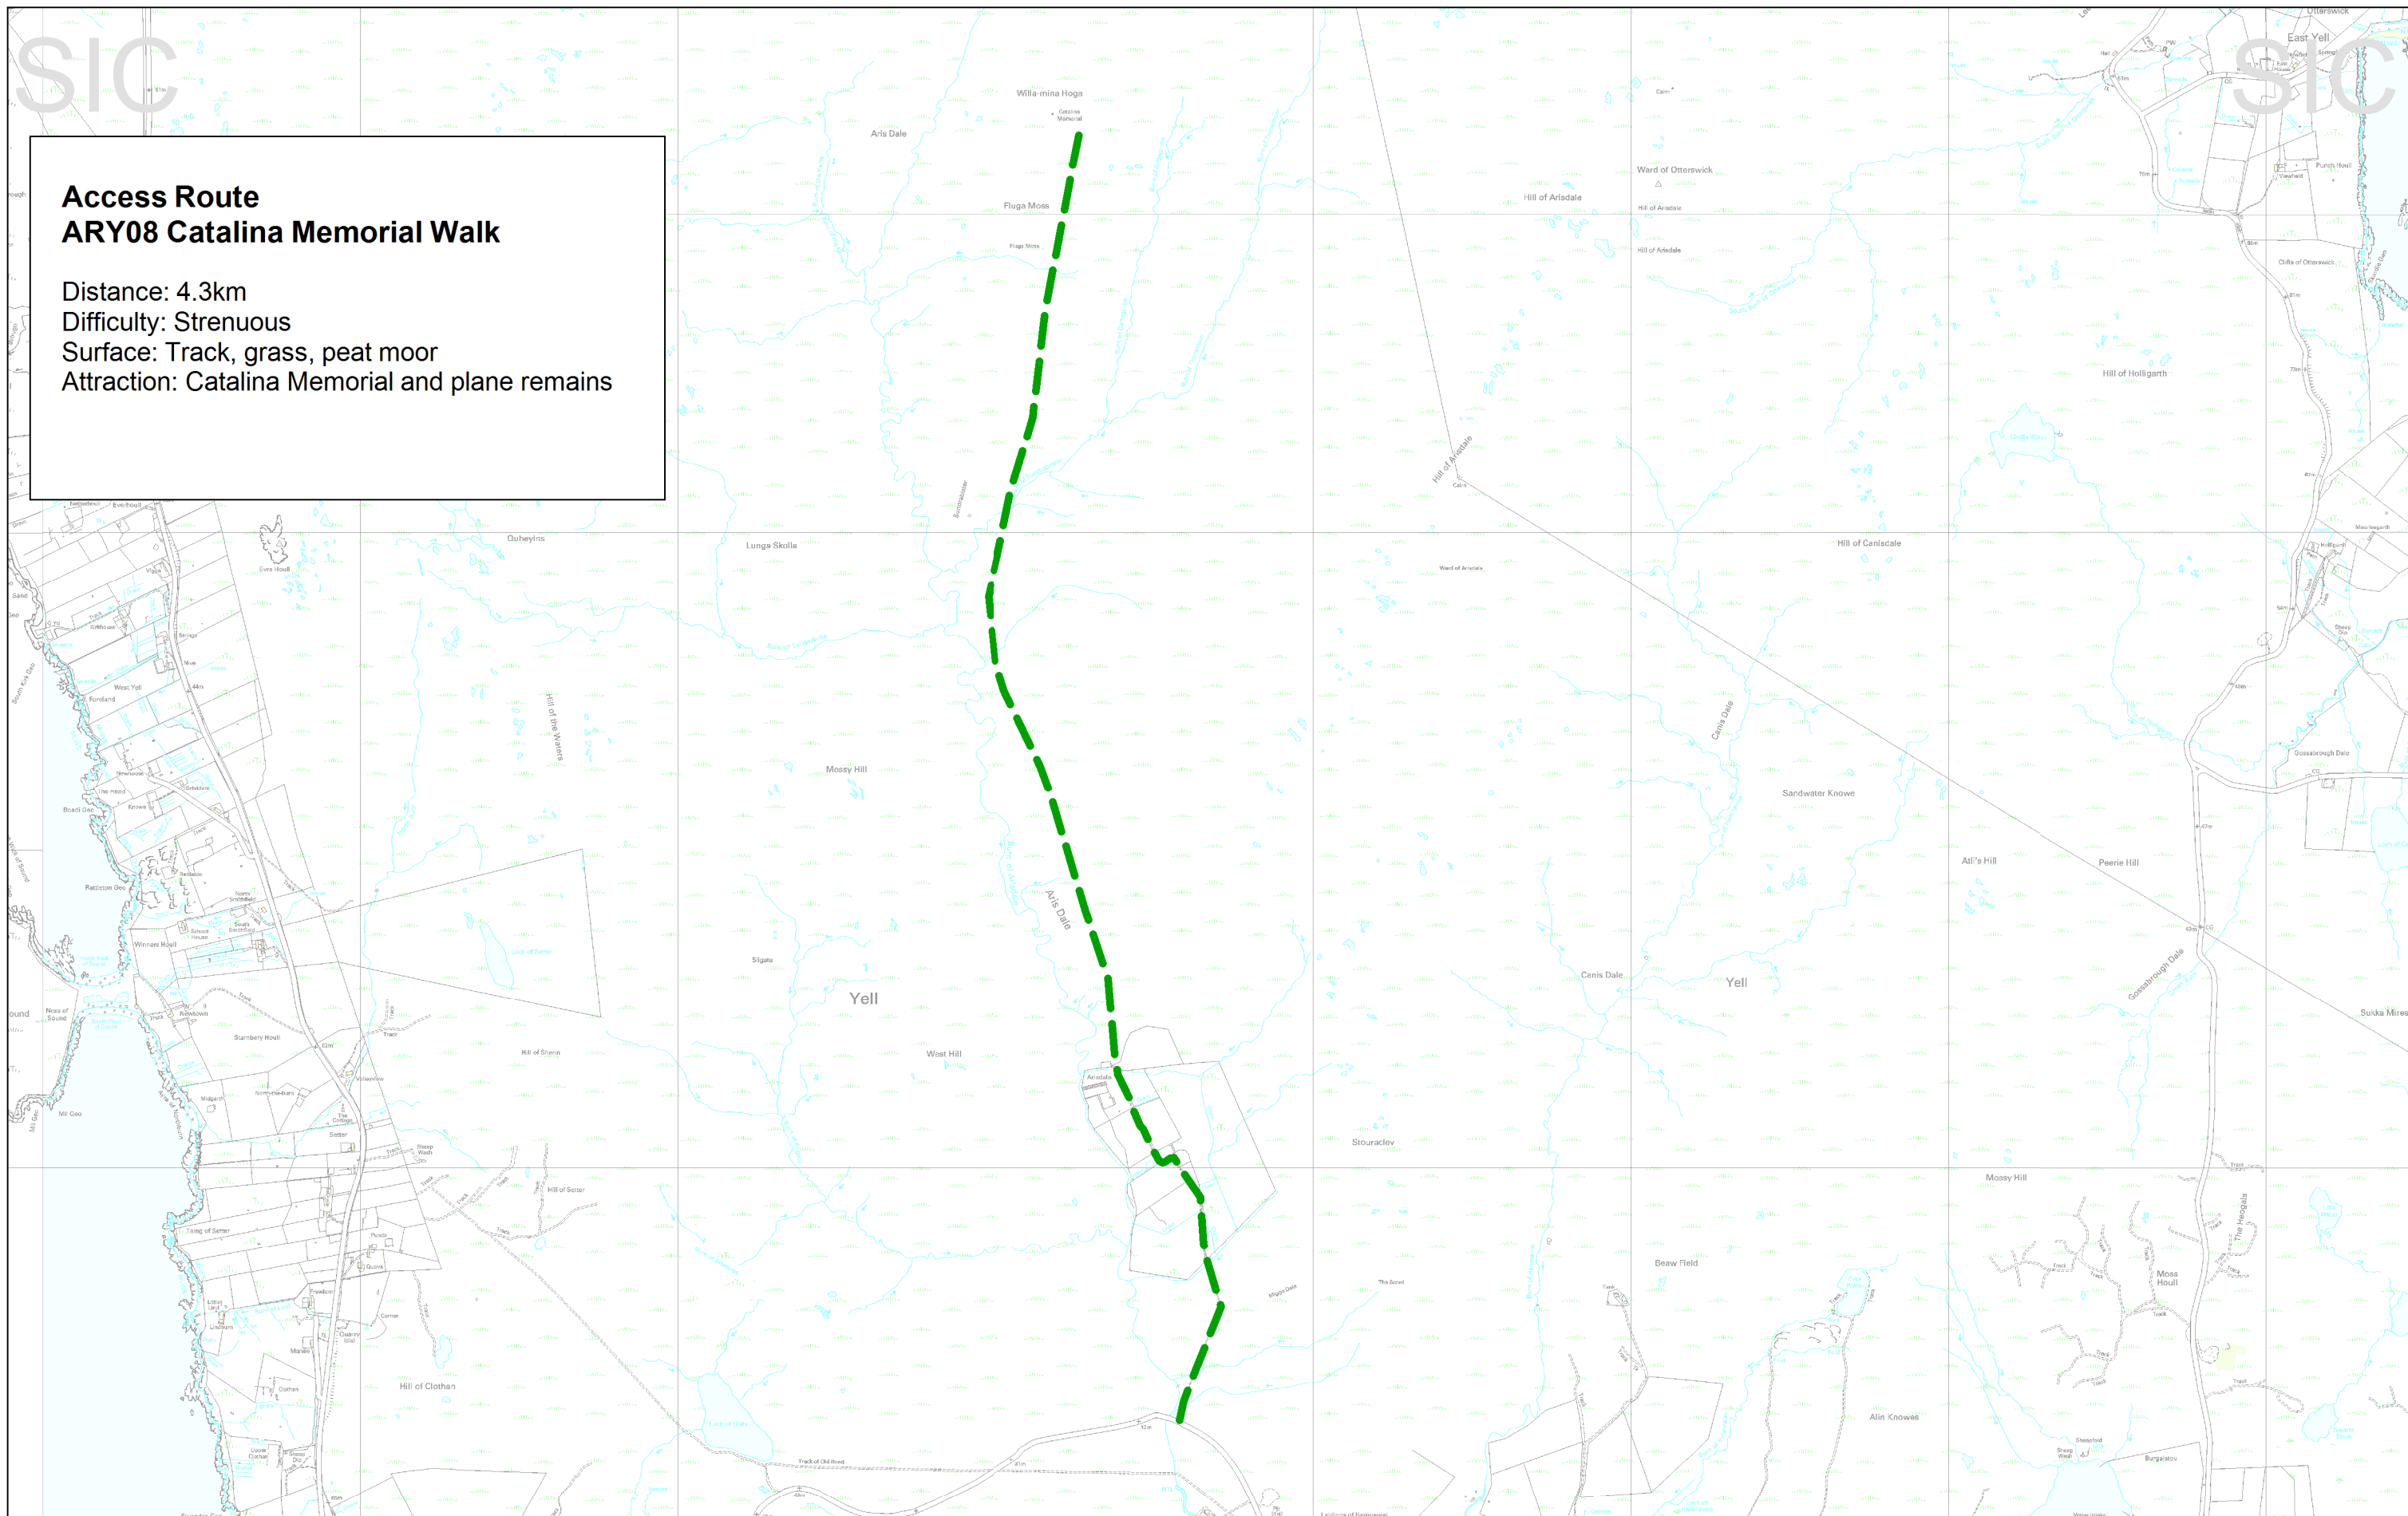

SIC

SIC

**Access Route
ARY03 West Sandwick, Yell**

Distance: 500m
Difficulty: Easy
Surface: Grass, track
Attraction: Access to beach

Access Route: ARY03 West Sandwick, Yell

Reproduced by permission of Ordnance Survey on behalf of HMSO.
© Crown copyright and database right 2013. All rights reserved. Ordnance Survey Licence number 100024344.

Reproduced by permission of Ordnance Survey on behalf of HMSO.
 © Crown copyright and database right 2015. All rights reserved. Ordnance Survey Licence number 100024344.

Scale: 1:7000
 Size: A3
 Date: 09/04/15
 PB: LW

SIC

SIC

Access Route ARY08 Catalina Memorial Walk

Distance: 4.3km
Difficulty: Strenuous
Surface: Track, grass, peat moor
Attraction: Catalina Memorial and plane remains

Access Route: ARY08 Catalina Memorial Walk

Reproduced by permission of Ordnance Survey on behalf of HMSO.
© Crown copyright and database right 2015. All rights reserved. Ordnance Survey Licence number 100024344.

Scale: 1:19000
Size: A3
Date: 28/10/15
PB: LW