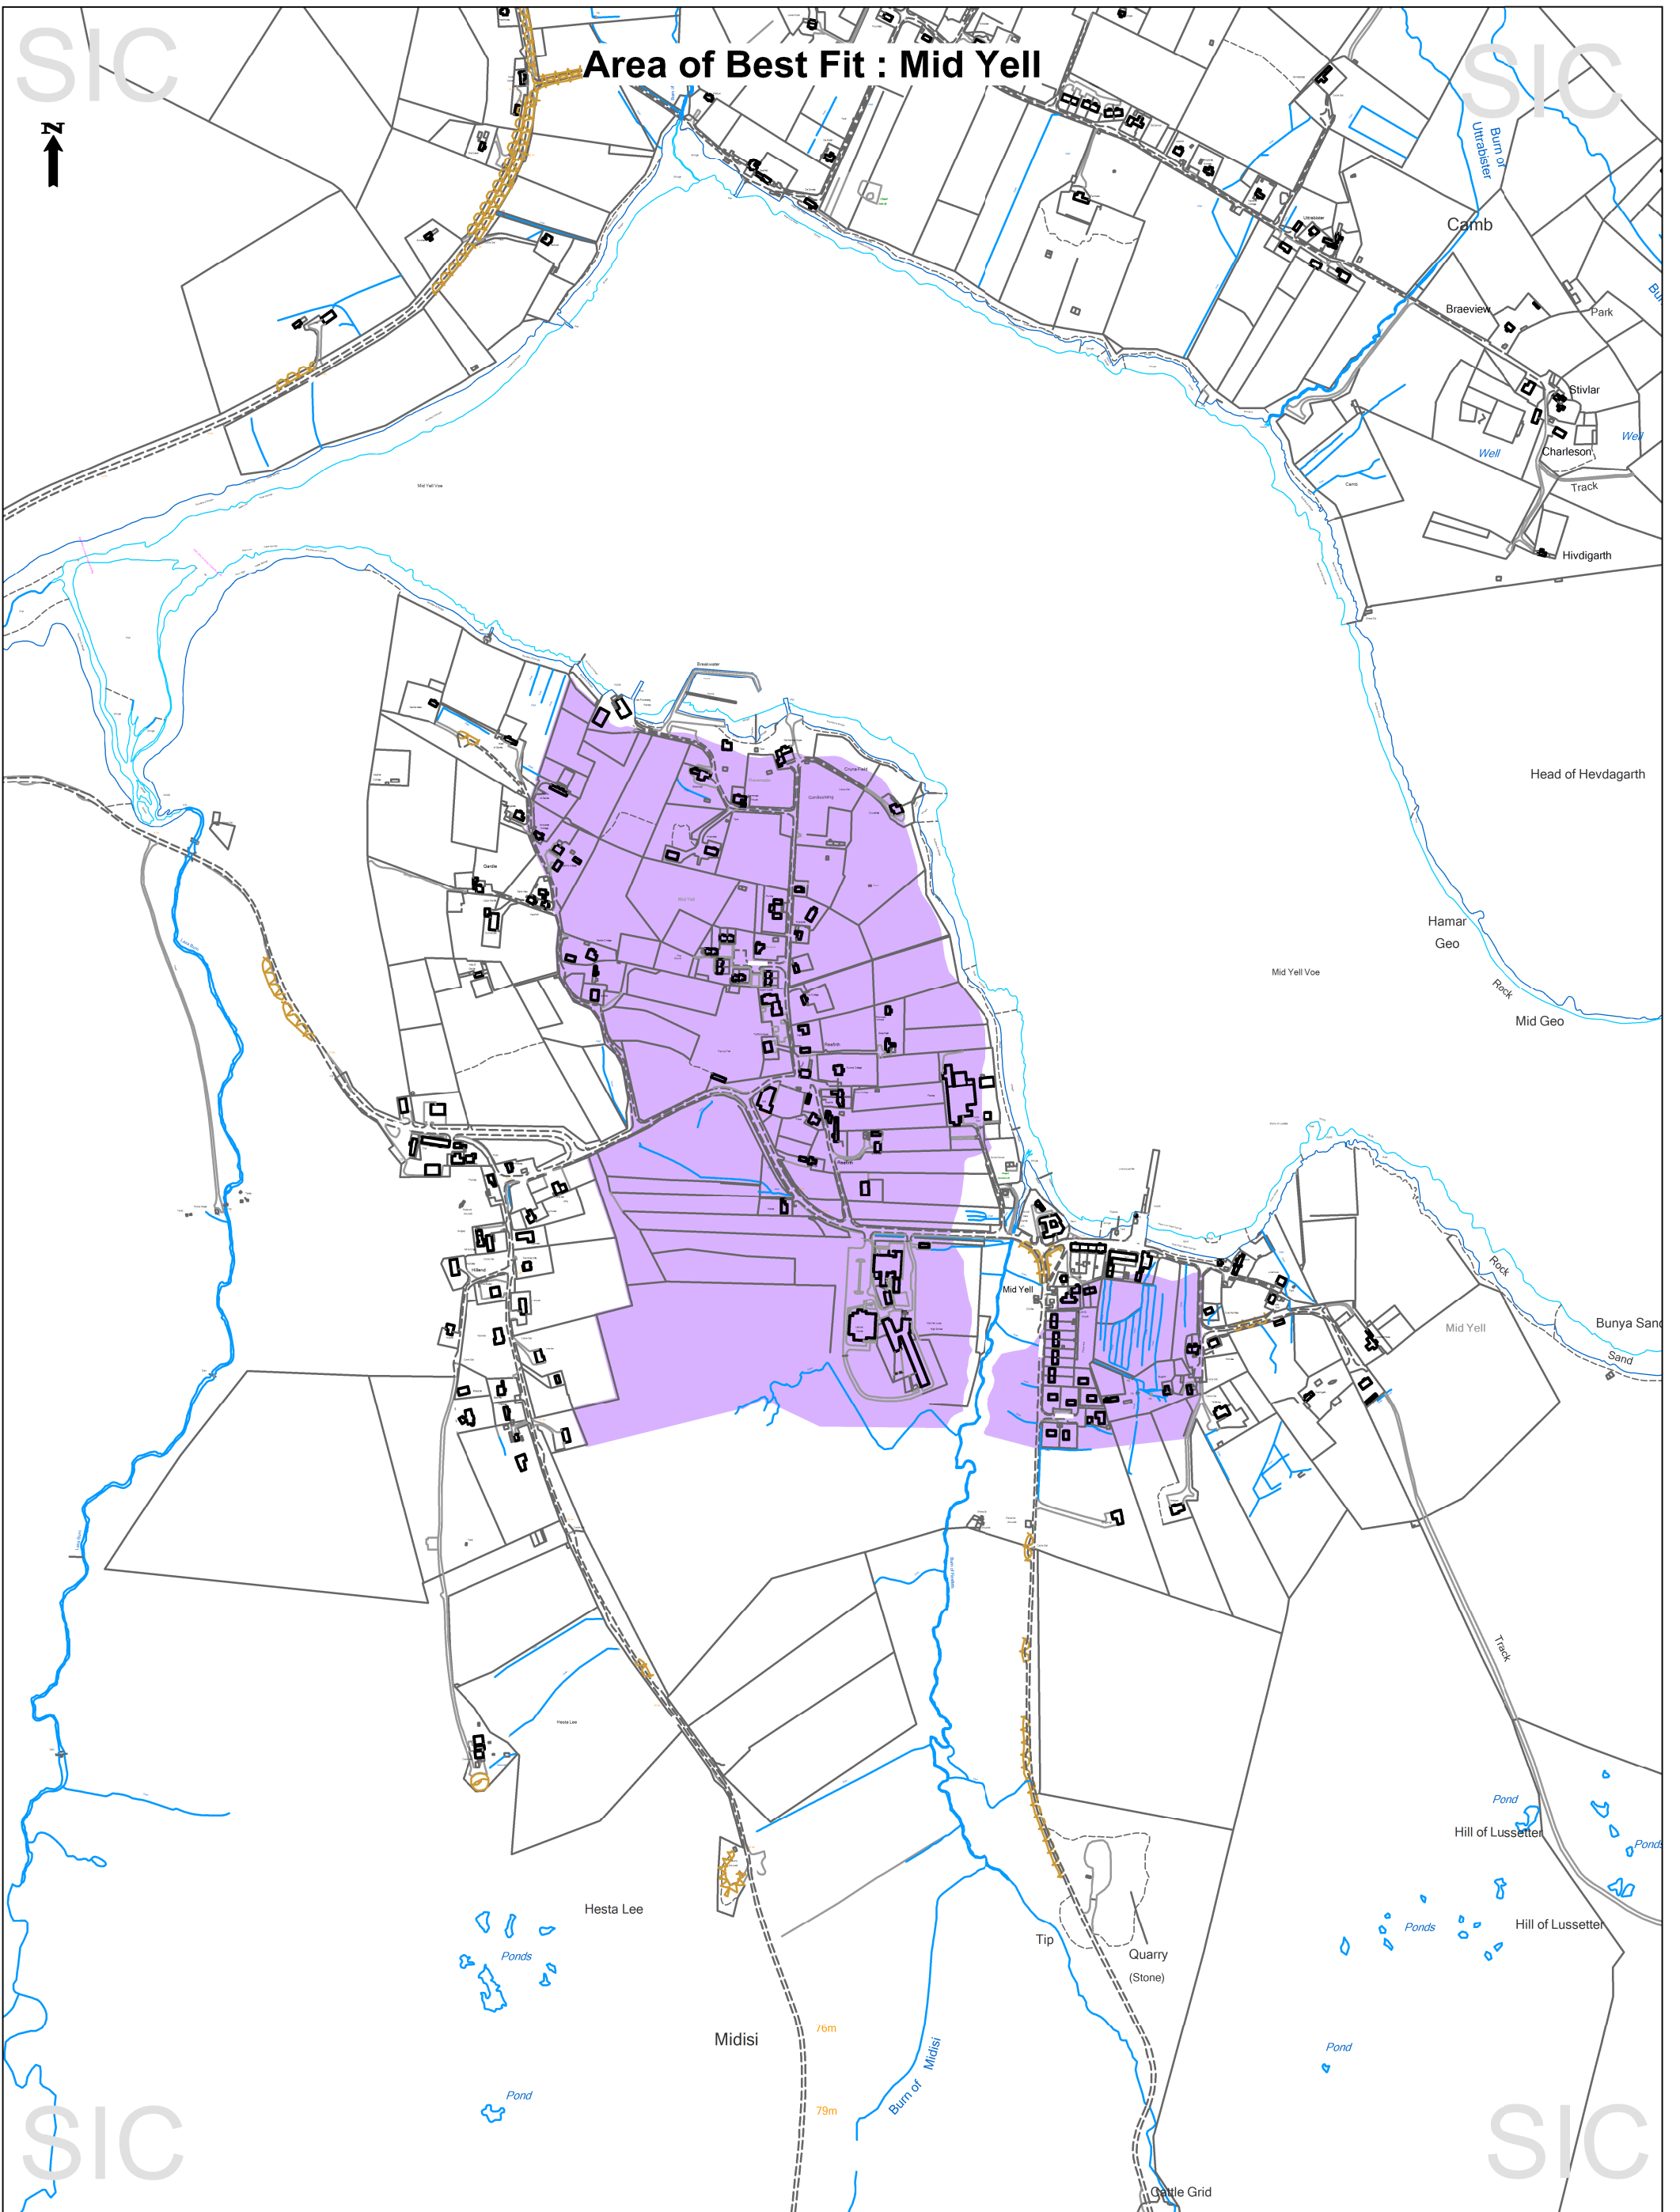

Area of Best Fit : Mid Yell

Reproduced by permission of Ordnance Survey on behalf of HMSO. © Crown copyright and database right 2012.
All rights reserved. Ordnance Survey Licence number 100024344.

Scale 1:8000 Date 04/05/2012

PB: