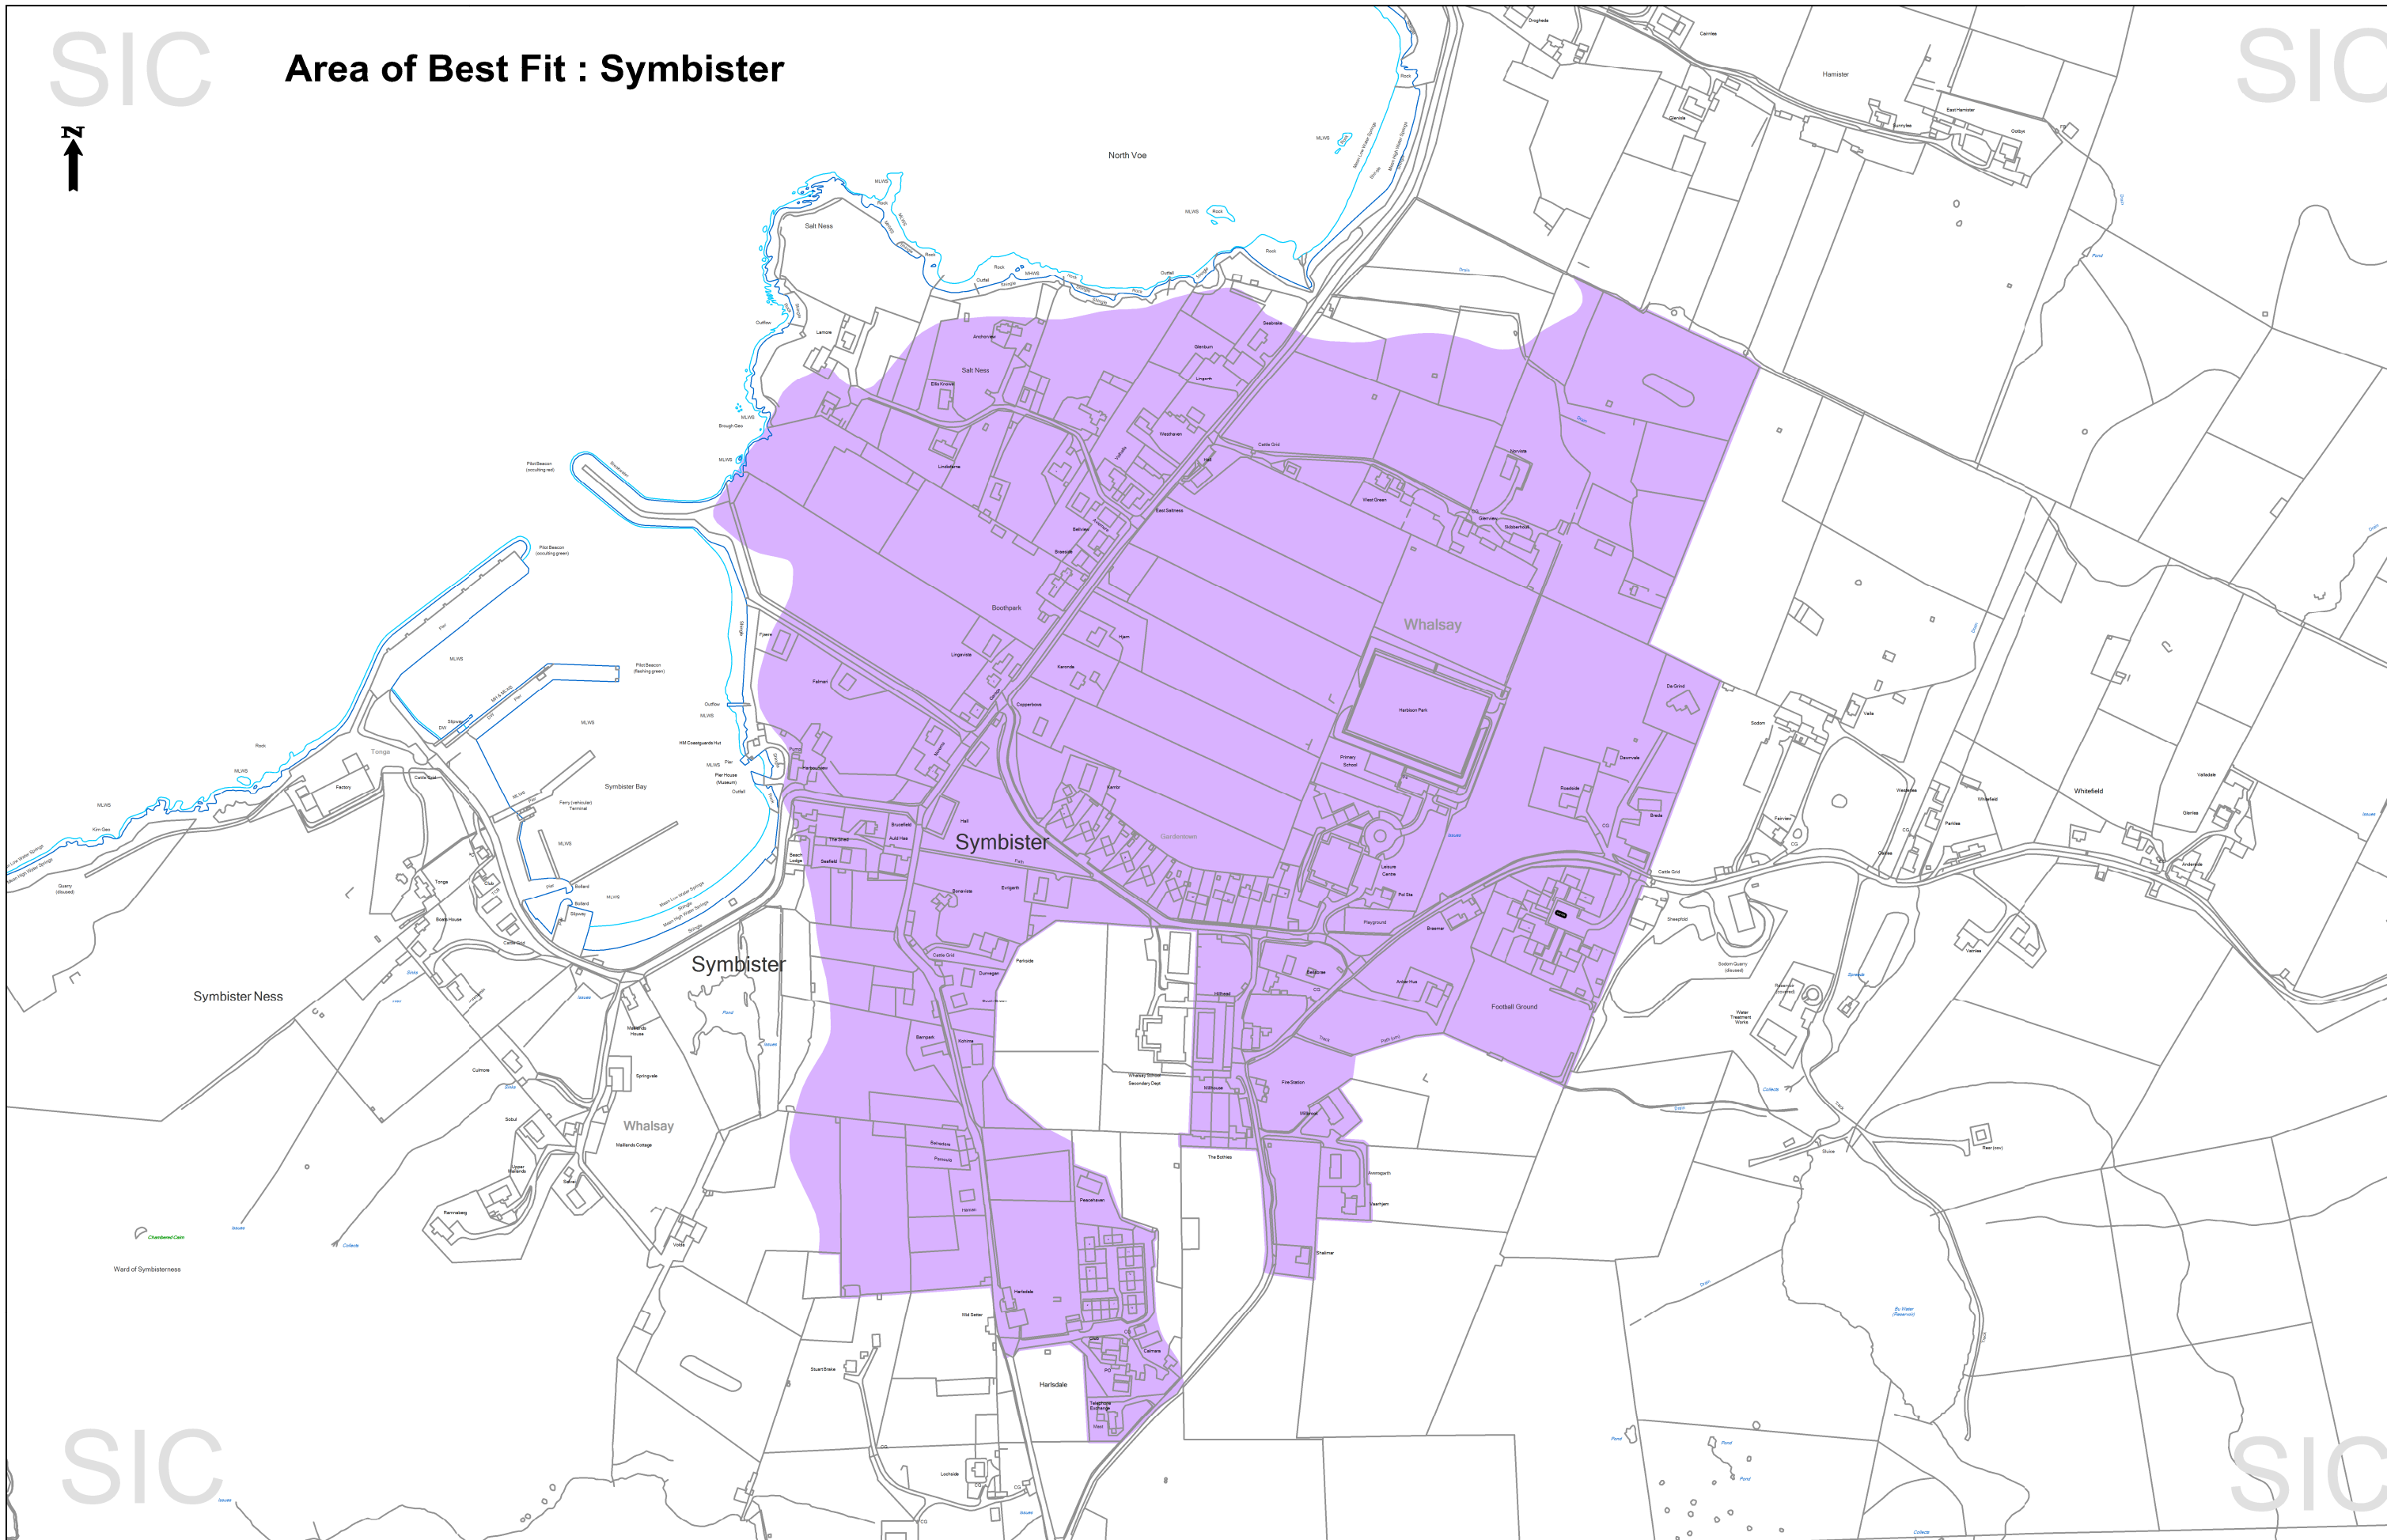

SIC

Area of Best Fit : Symbister

SIC

Reproduced by permission of Ordnance Survey on behalf of HMSO. © Crown copyright and database right 2012.
 All rights reserved. Ordnance Survey Licence number 100024344.

Scale 1:5000

Date 04/05/2012