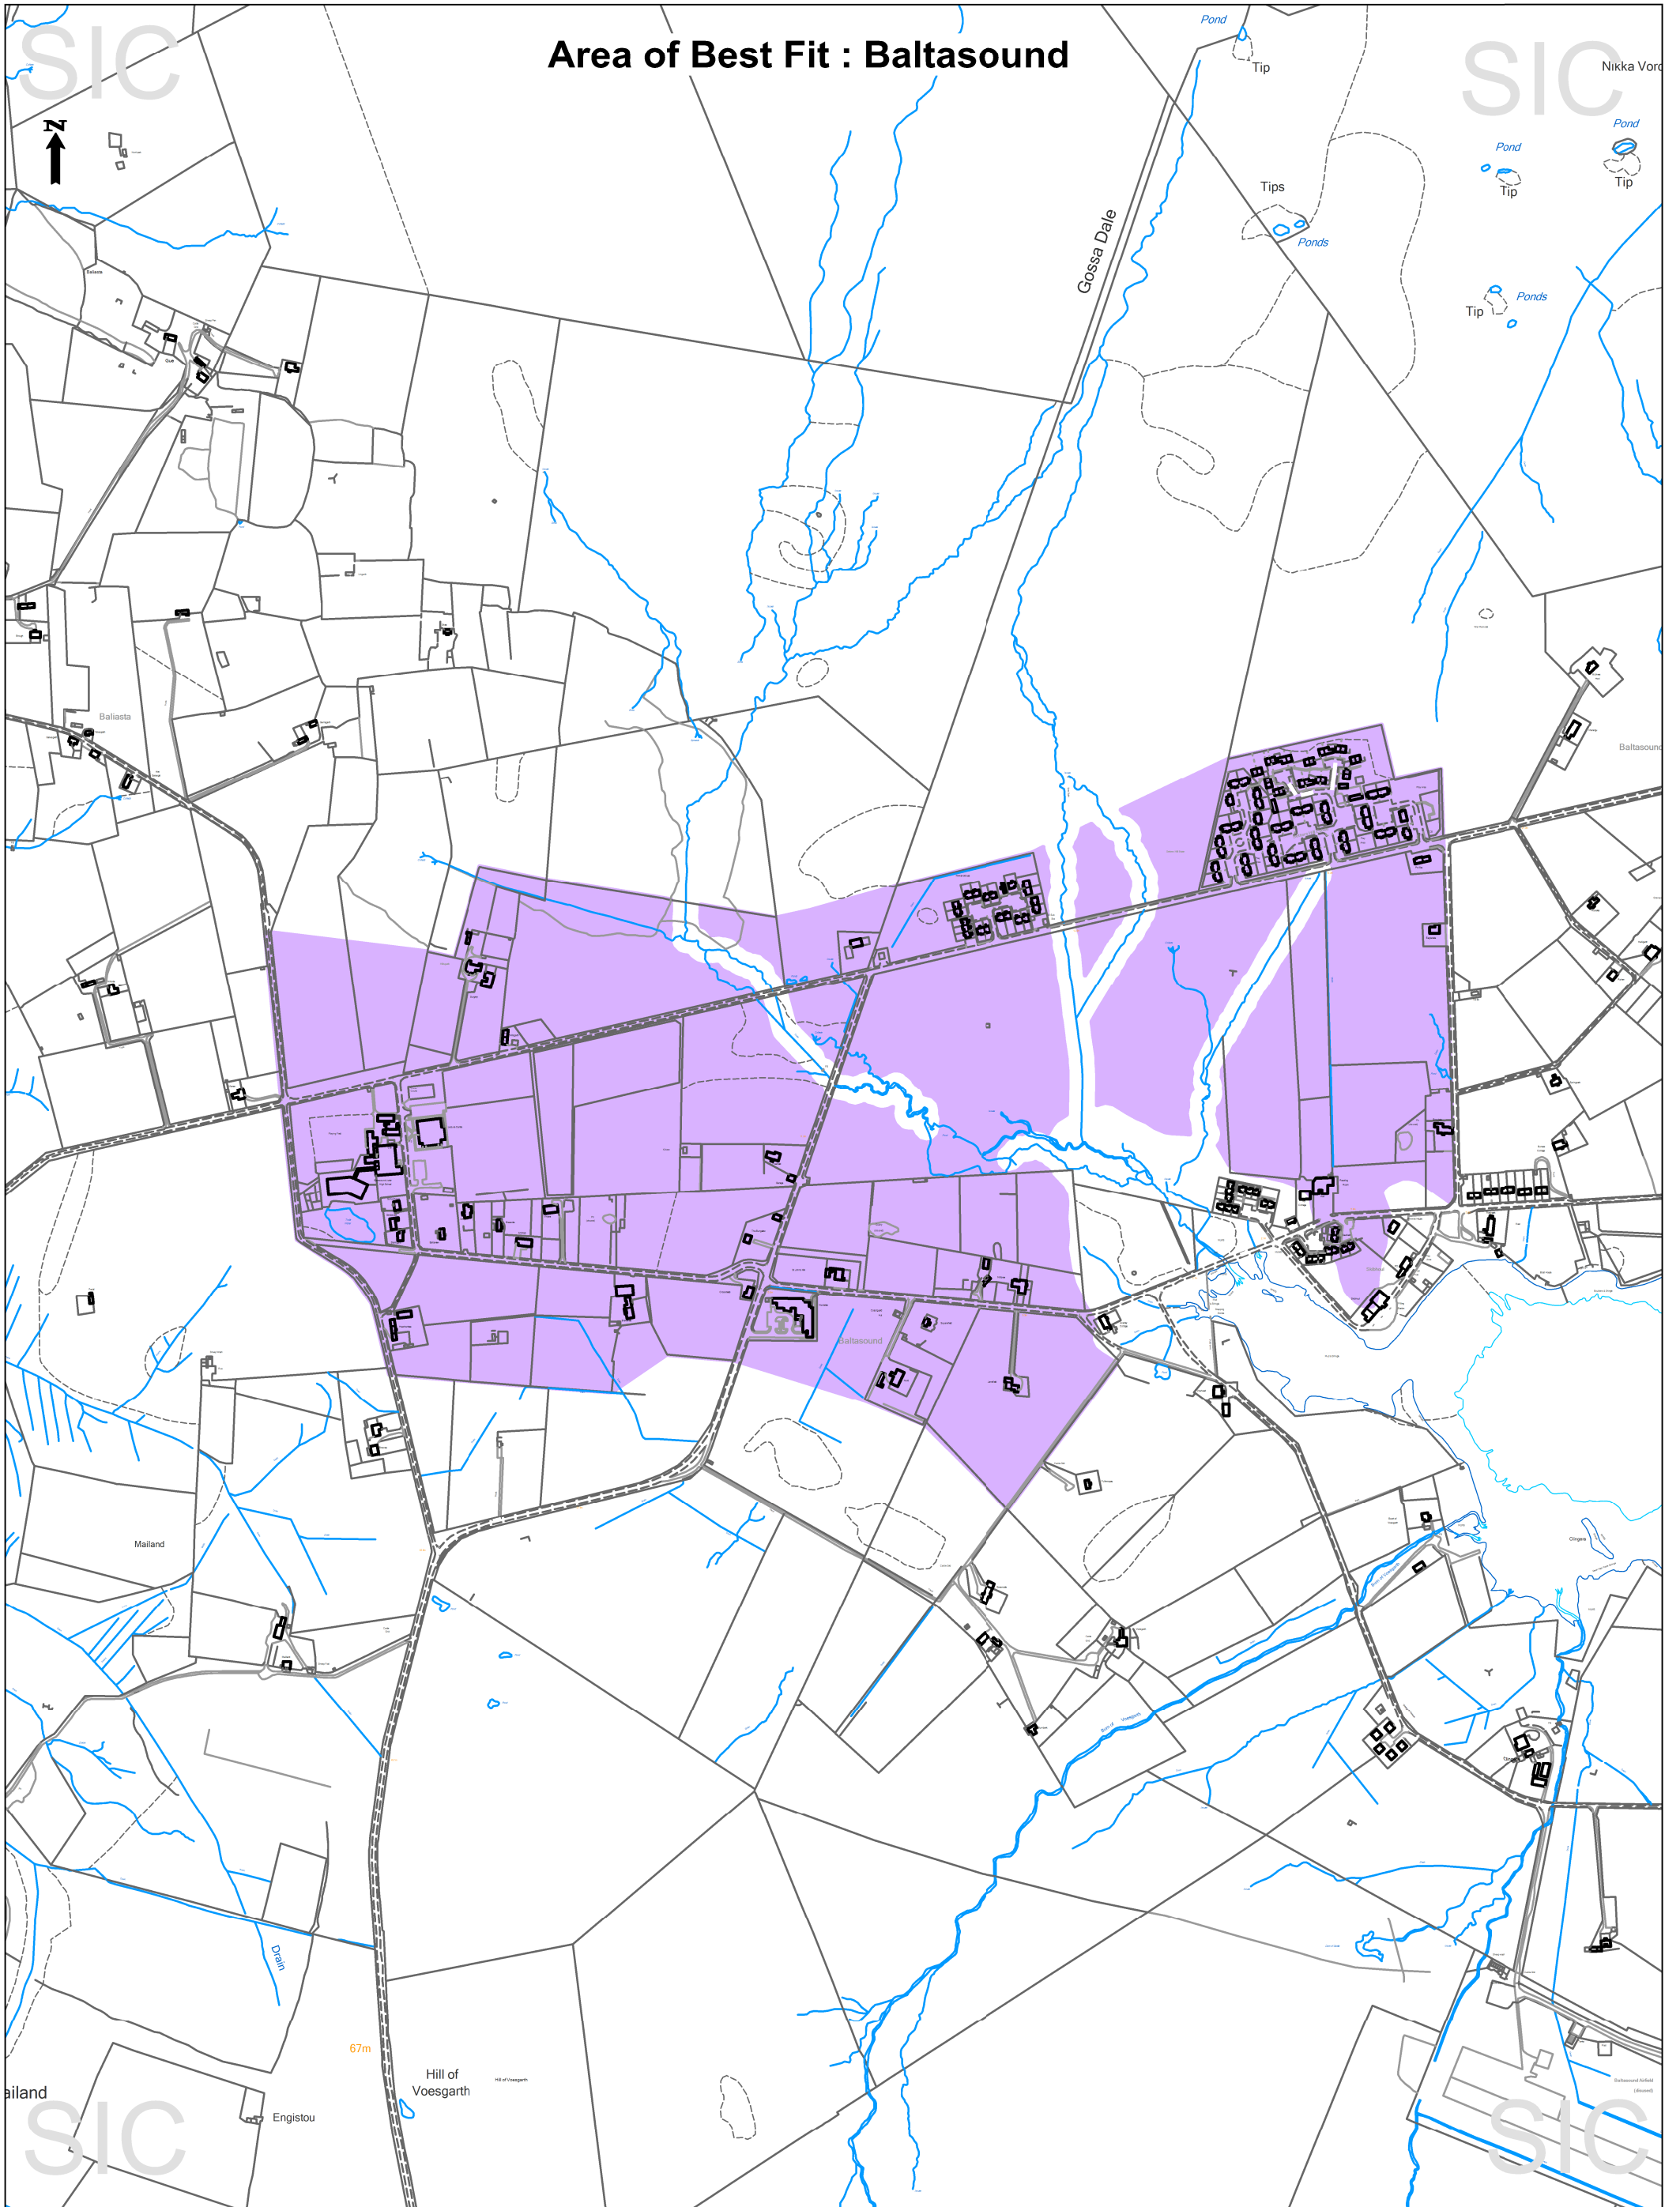

# Area of Best Fit : Baltasound

Reproduced by permission of Ordnance Survey on behalf of HMSO. © Crown copyright and database right 2012.  
All rights reserved. Ordnance Survey Licence number 100024344.

Scale 1:8000

Date 04/05/2012

PB: