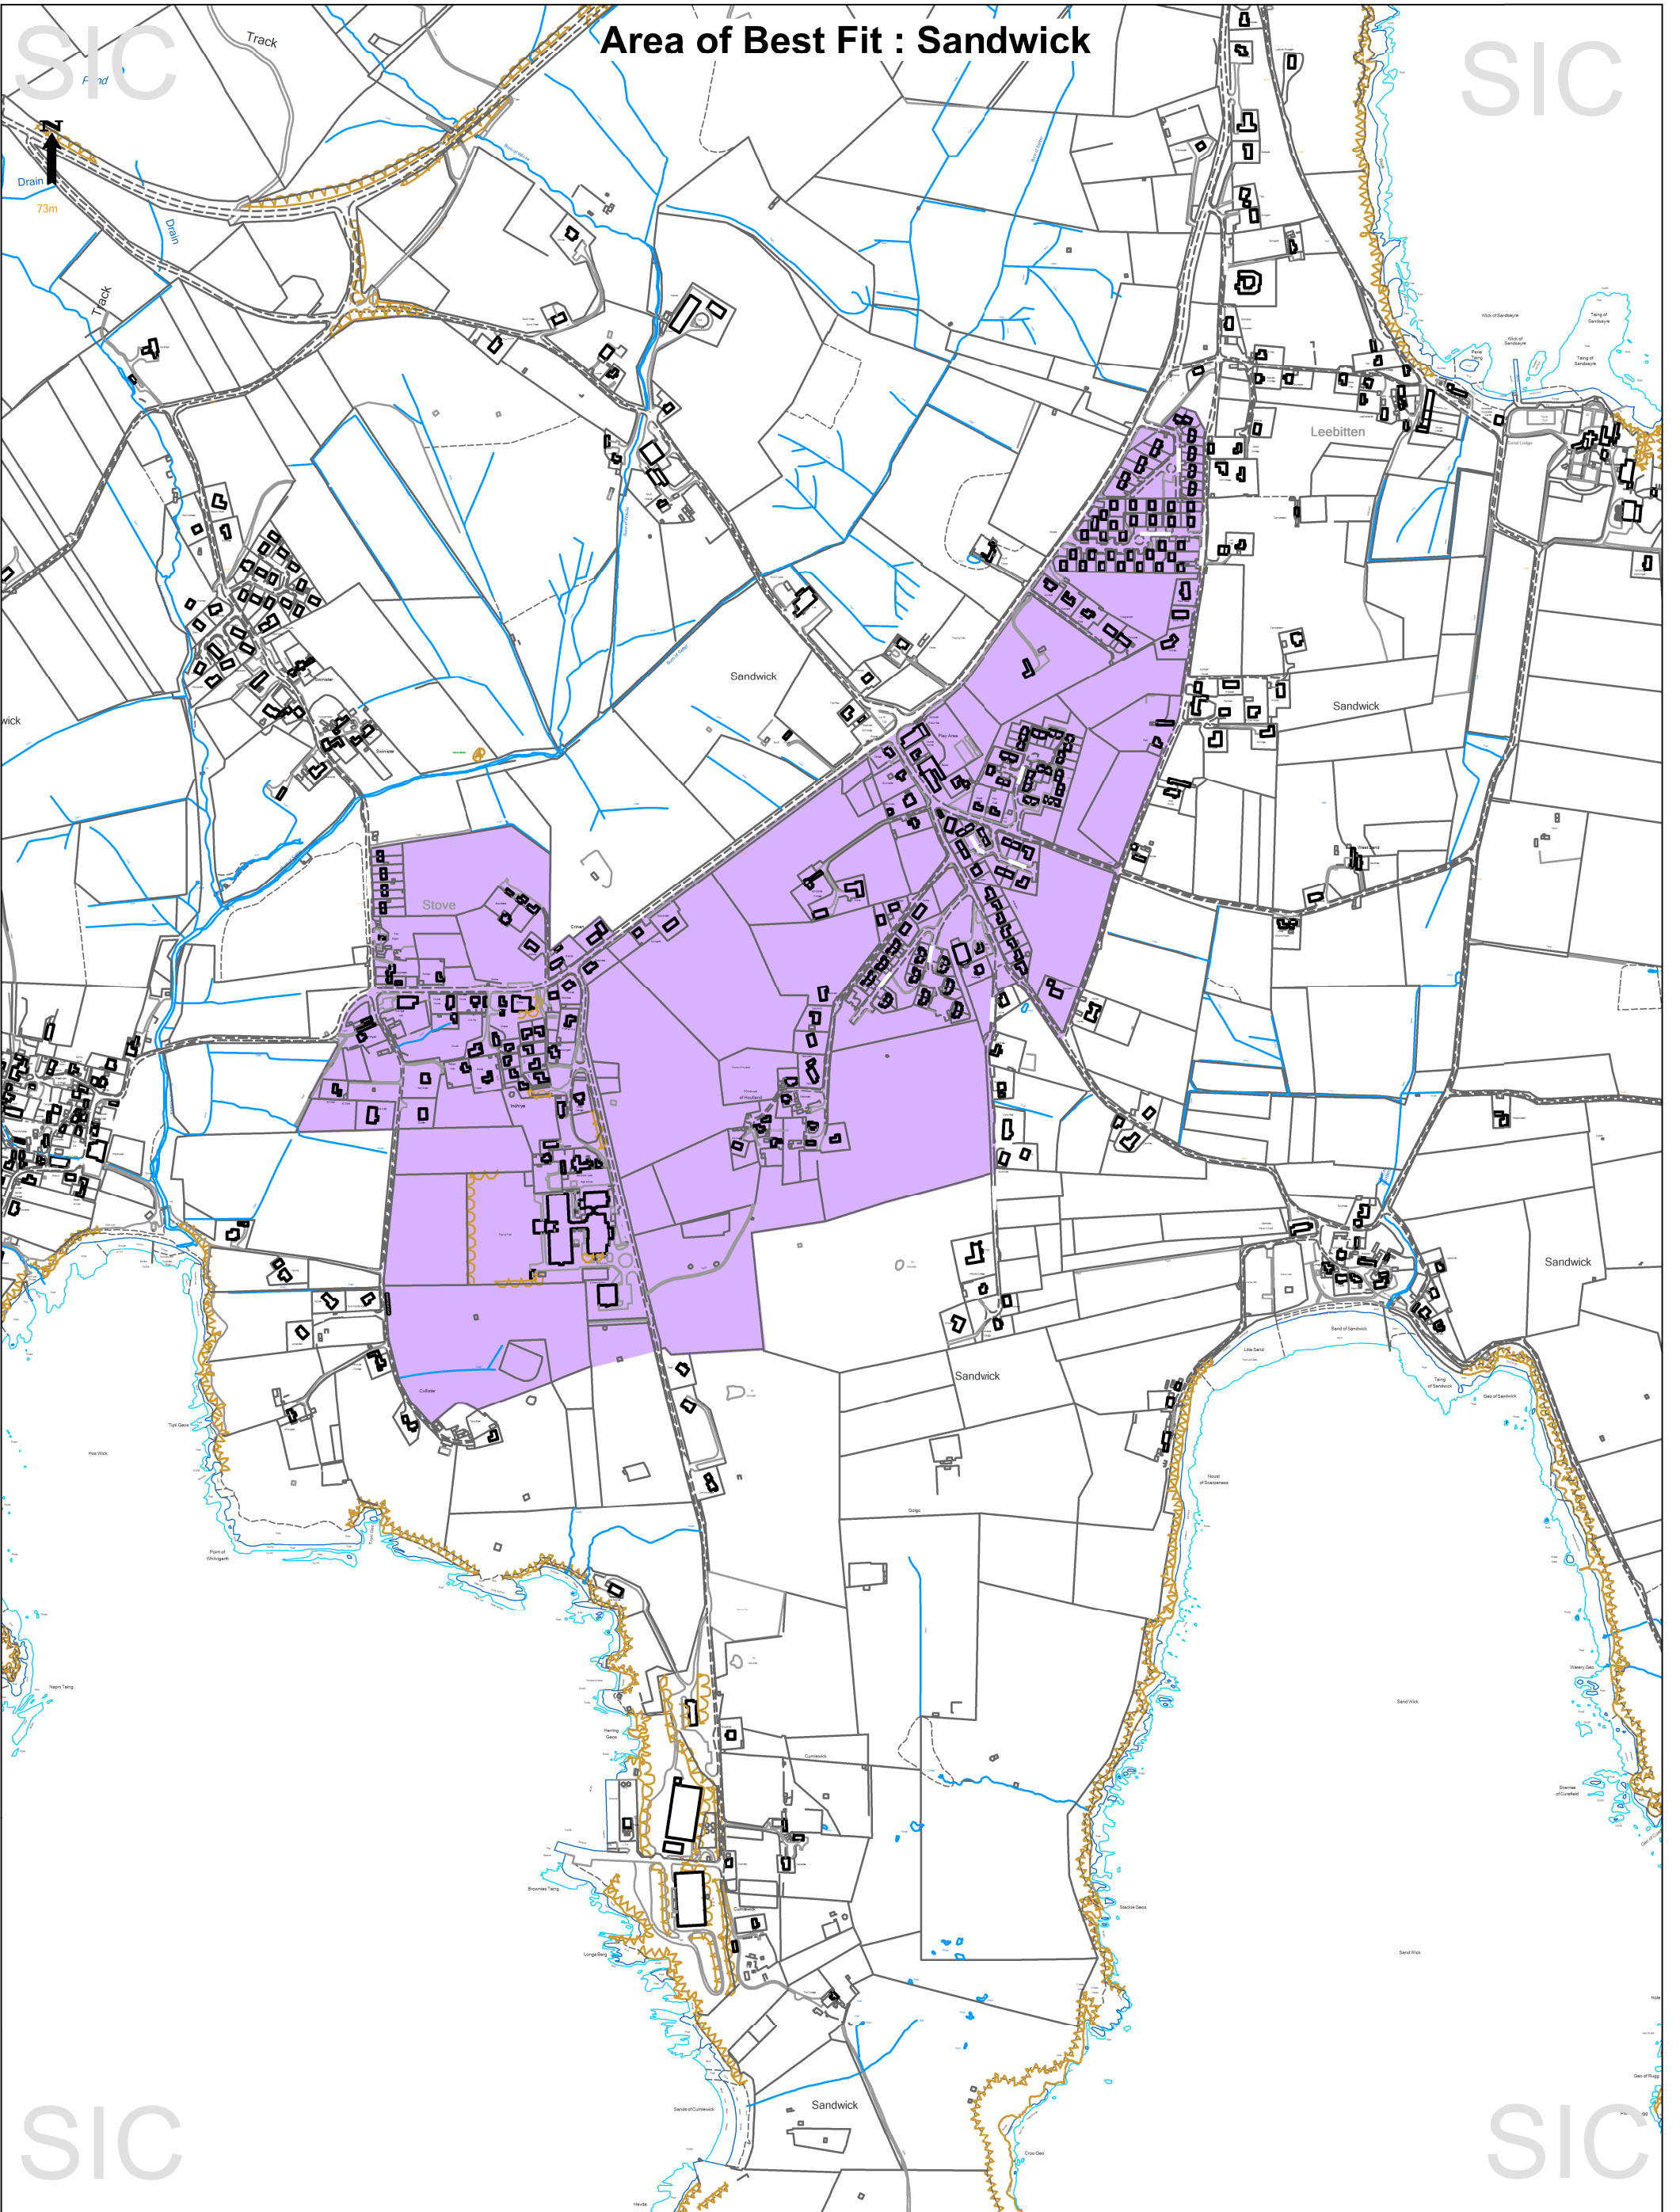

Area of Best Fit : Sandwich

Reproduced by permission of Ordnance Survey on behalf of HMSO. © Crown copyright and database right 2012.
All rights reserved. Ordnance Survey Licence number 100024344.

Scale 1:8000 Date 04/05/2012

PB: