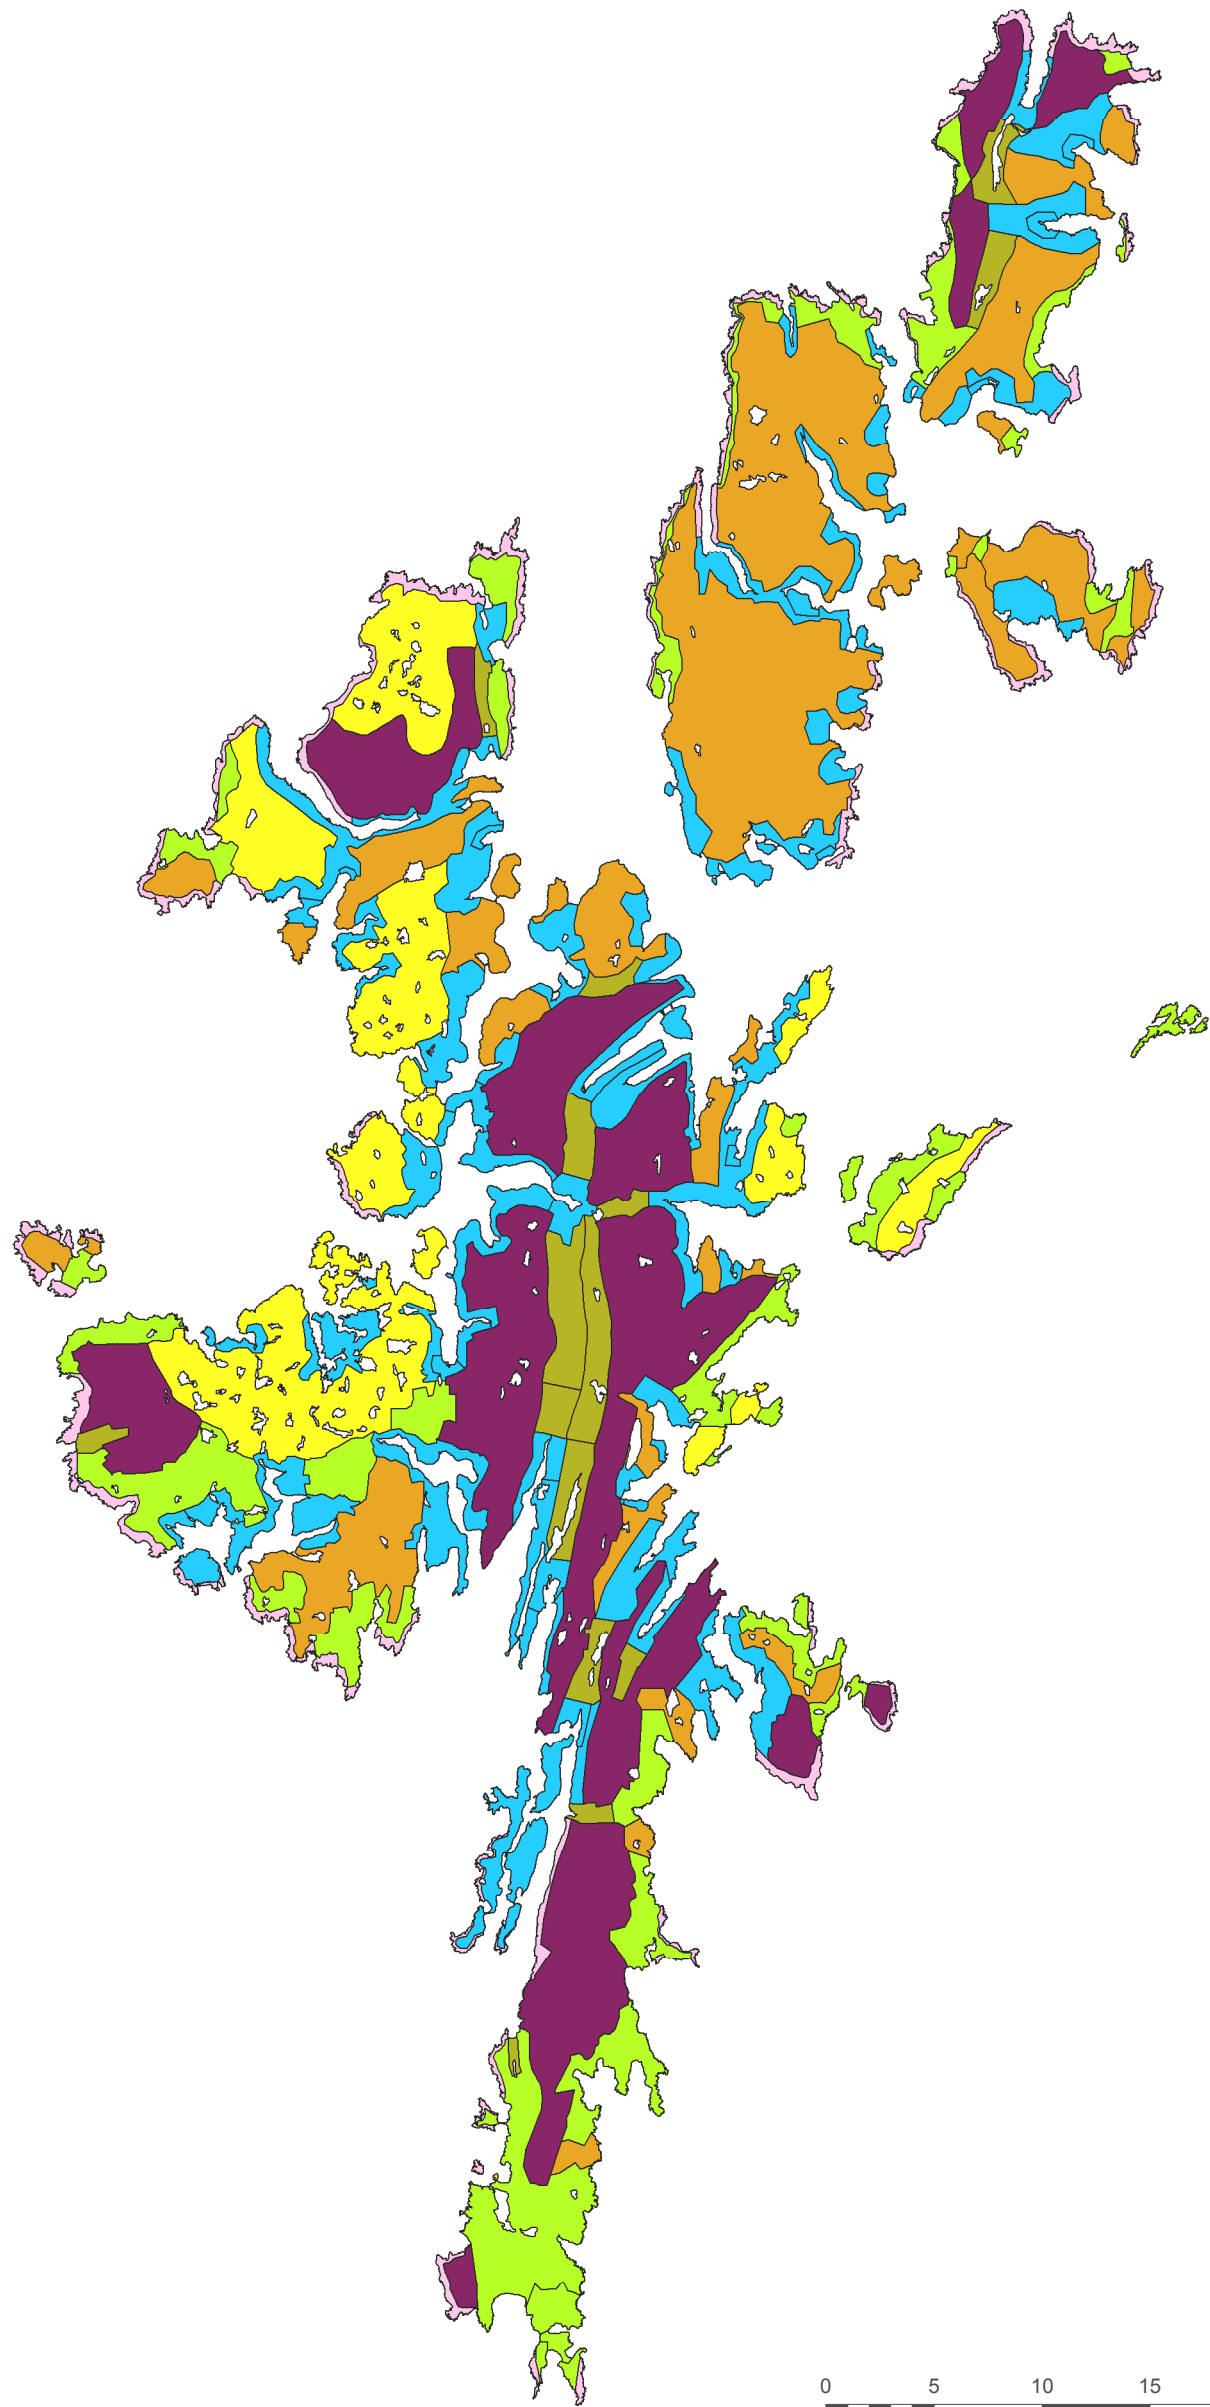

Figure Number 2

► Landscape Character Types

-  Major Uplands
-  Peatland and Moorland
-  Undulating Moorland with Lochs
-  Inland Valleys
-  Farmed Settled Lowland and Coast
-  Farmed and Settled Voes and Sounds
-  Coastal Edge

0 5 10 15 20 25 km

This map is reproduced from Ordnance Survey material with the permission of Ordnance Survey on behalf of the Controller of Her Majesty's Stationary Office © Crown Copyright. Unauthorised reproduction infringes Crown copyright and may lead to prosecution or civil proceedings. Shetland Islands Council Licence number 100024344. 2009