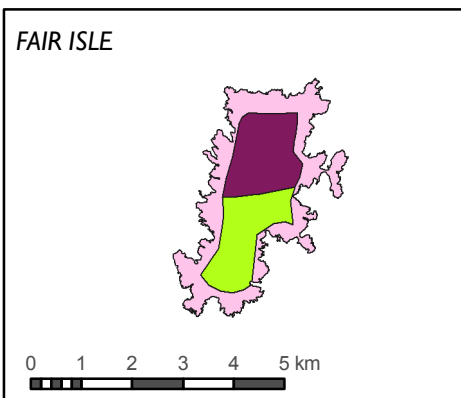

Figure Number 2

► Landscape Character Types

-  Major Uplands
-  Peatland and Moorland
-  Undulating Moorland with Lochs
-  Inland Valleys
-  Farmed Settled Lowland and Coast
-  Farmed and Settled Voes and Sounds
-  Coastal Edge

0 5 10 15 20 25 km

This map is reproduced from Ordnance Survey material with the permission of Ordnance Survey on behalf of the Controller of Her Majesty's Stationary Office © Crown Copyright. Unauthorised reproduction infringes Crown copyright and may lead to prosecution or civil proceedings. Shetland Islands Council Licence number 100024344. 2009