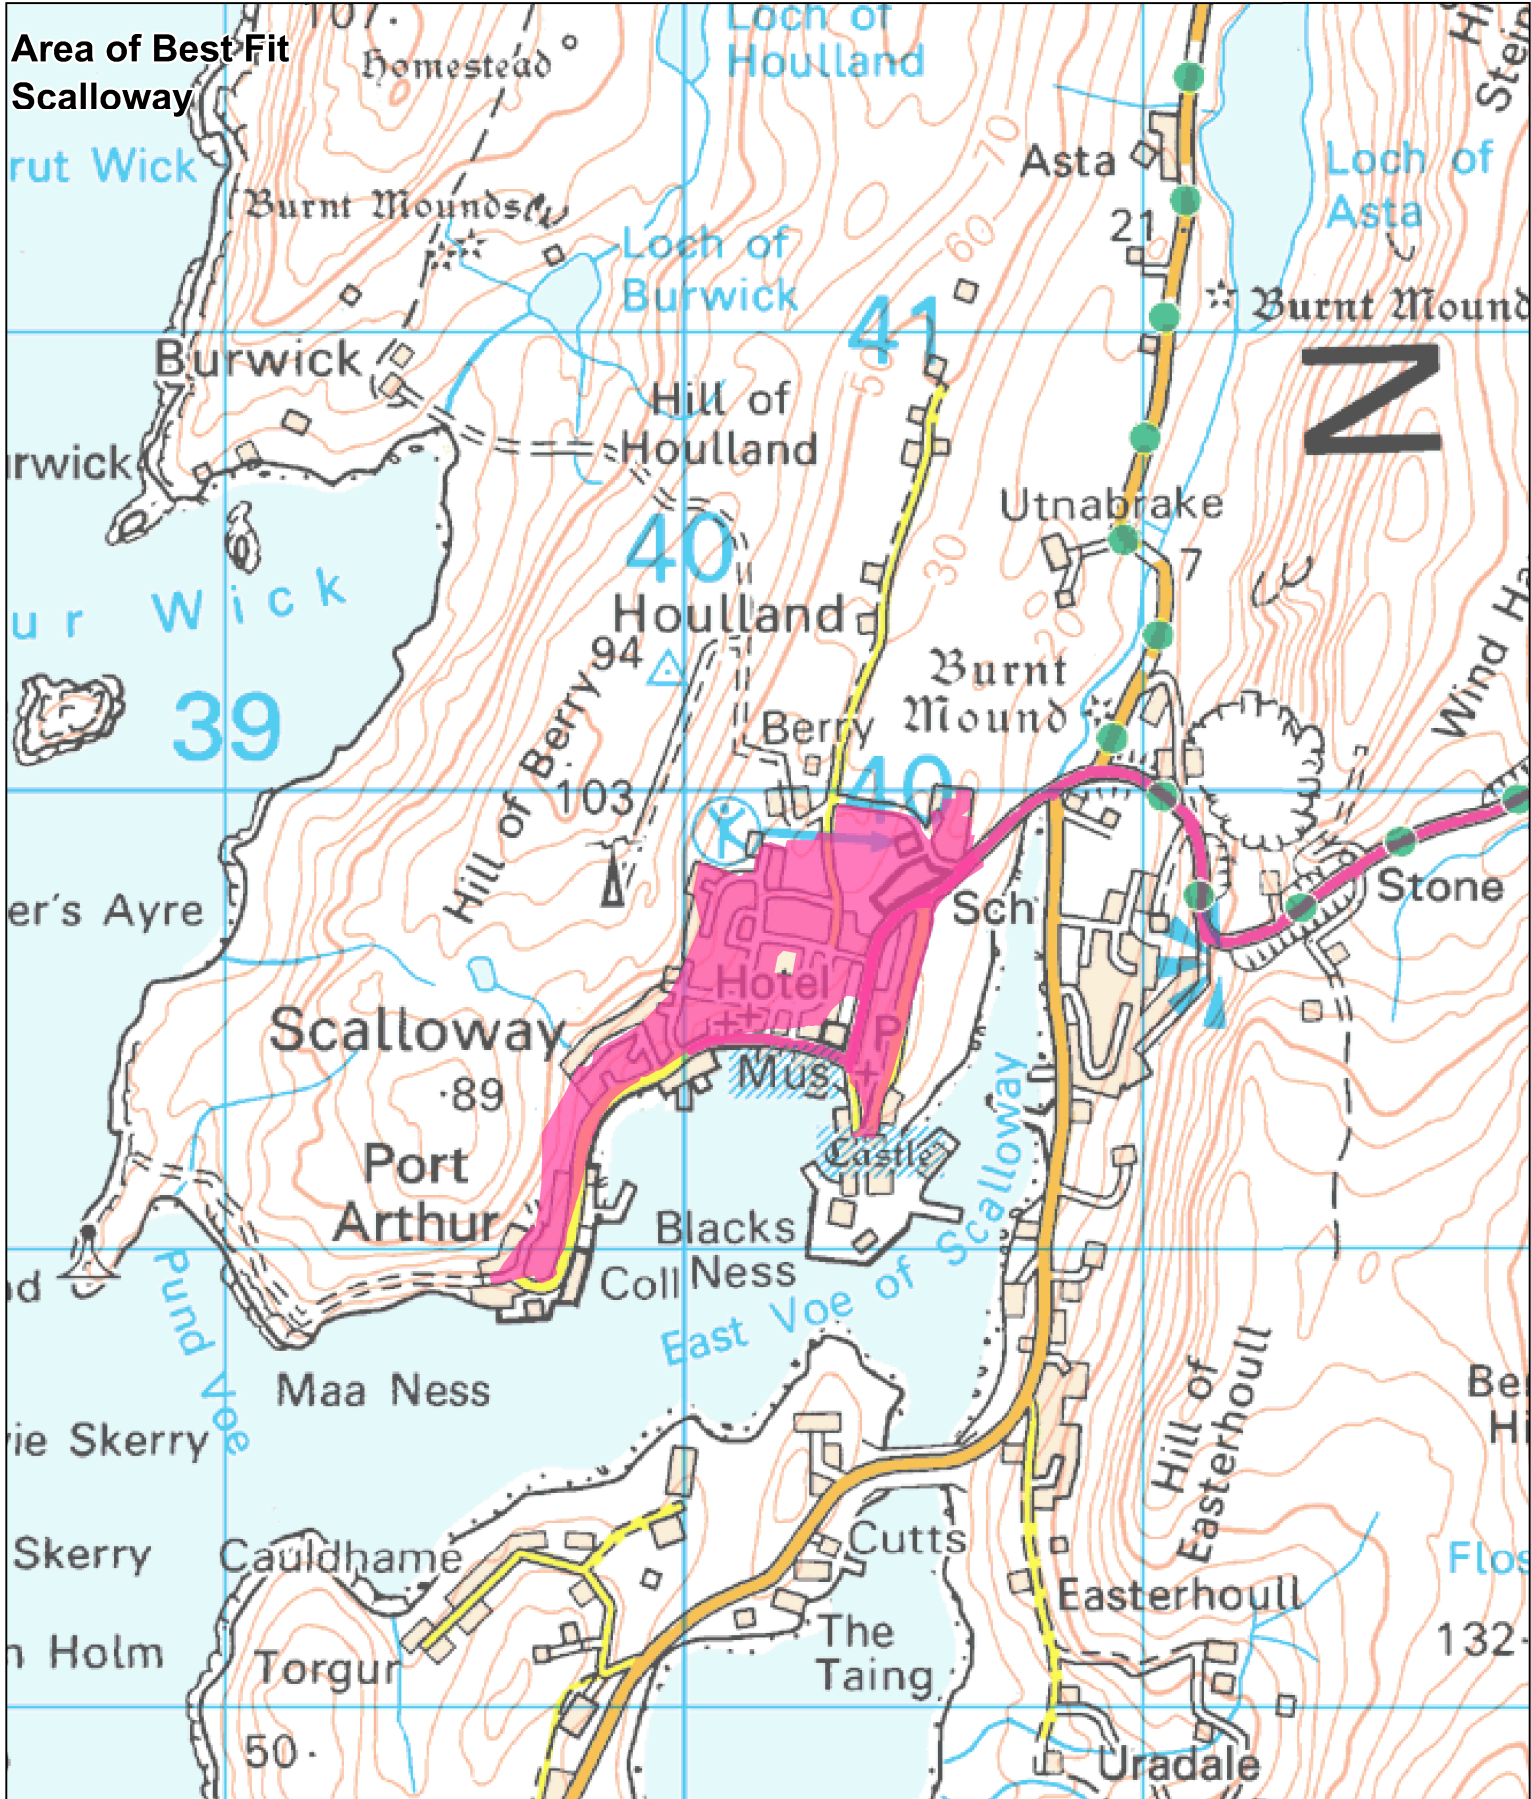

Shetland
Islands Council

Reproduced by permission of Ordnance Survey on behalf of HMSO. © Crown copyright and database right 2012. All rights reserved.
Ordnance Survey Licence No. 100024344.