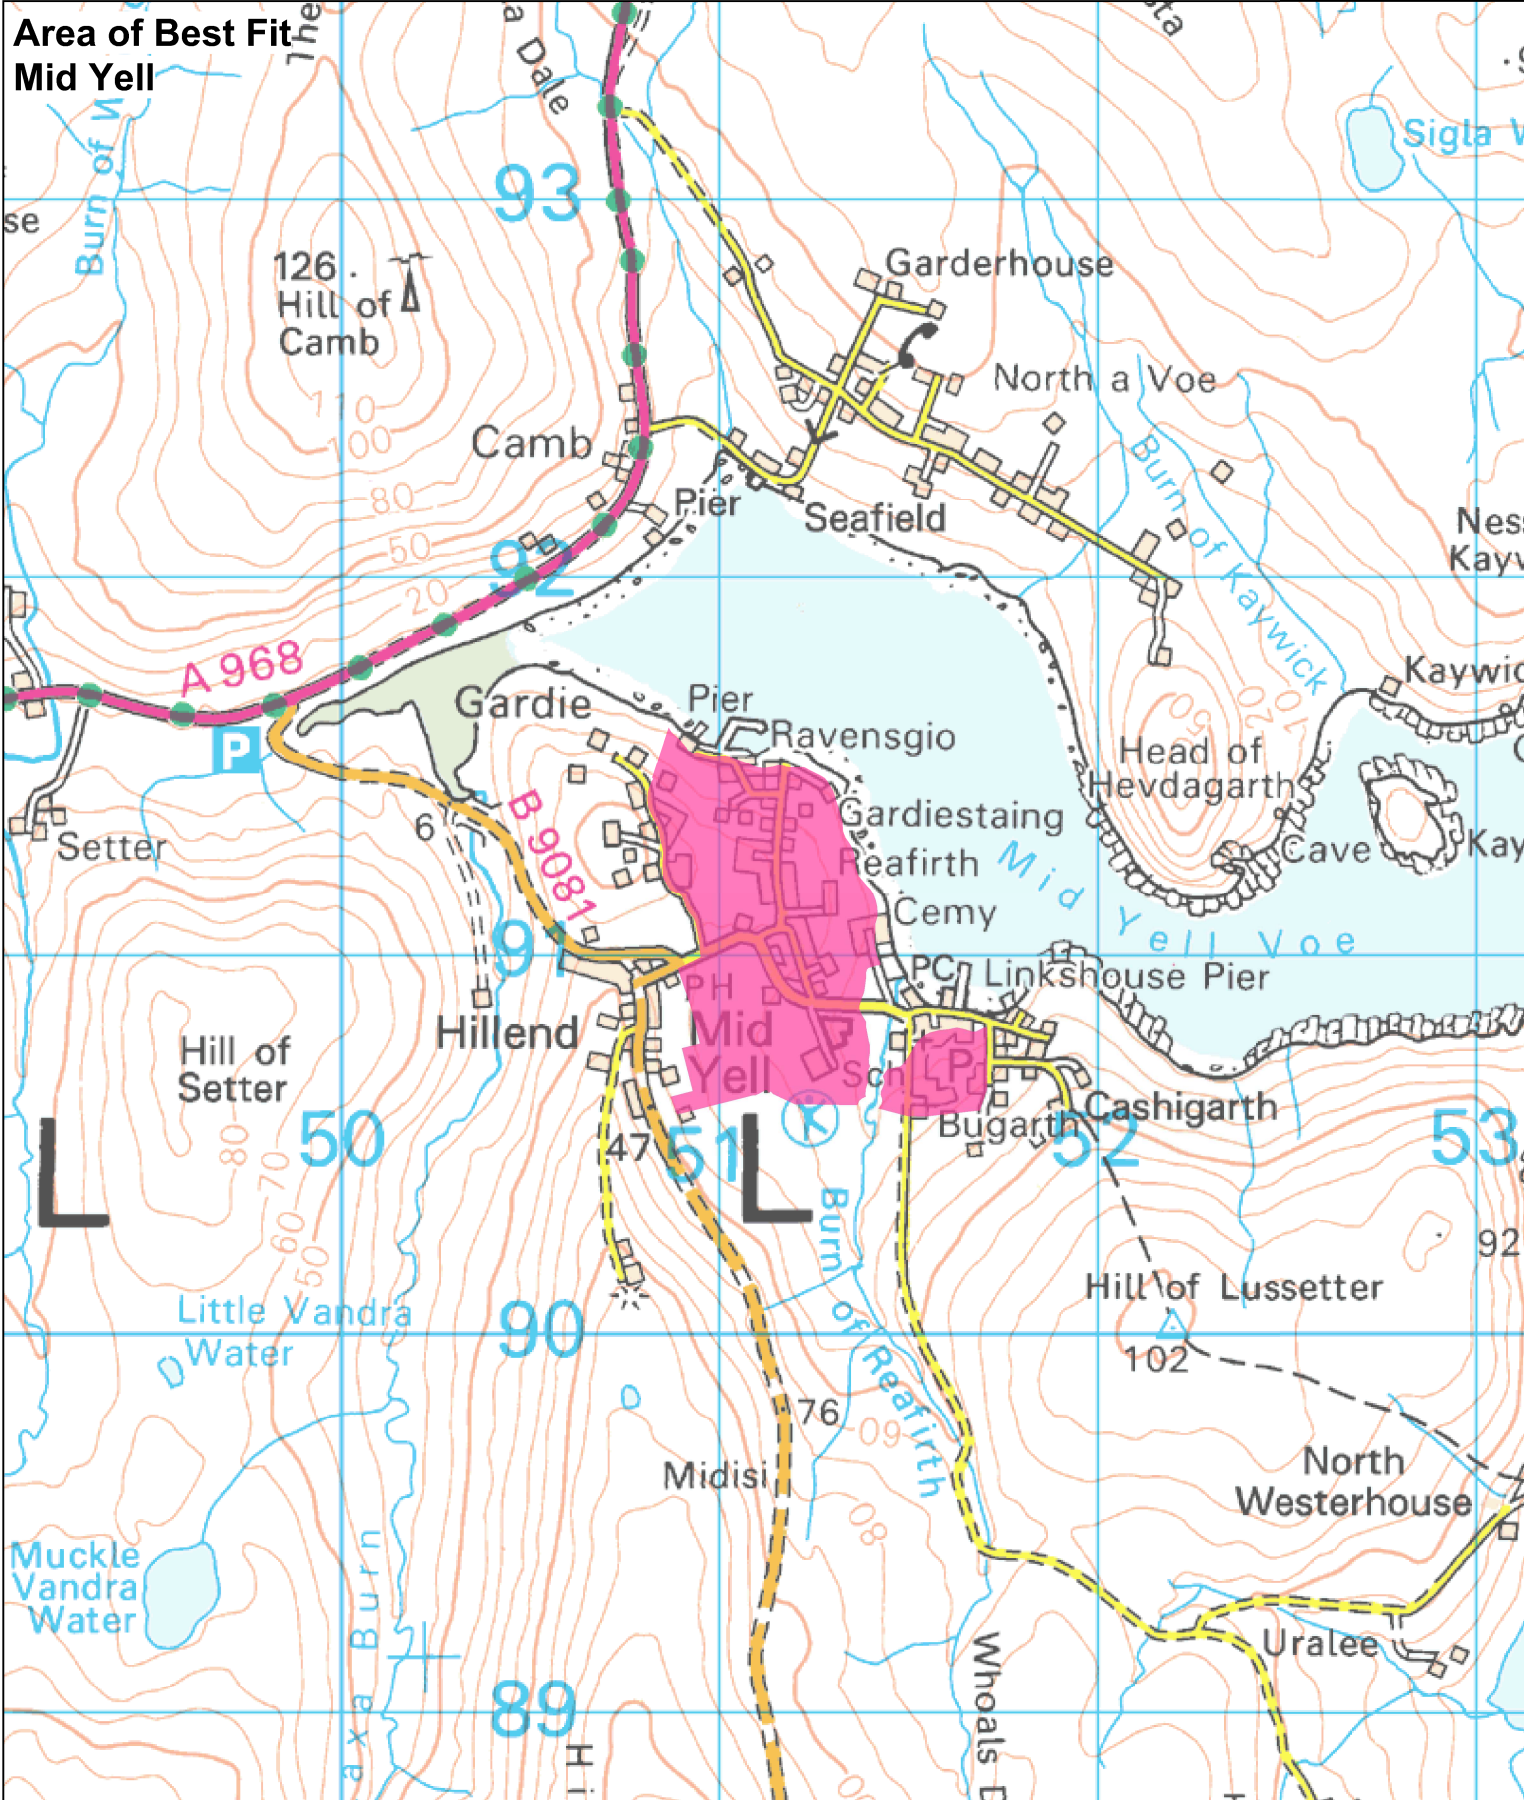

Area of Best Fit

Reproduced by permission of Ordnance Survey on behalf of HMSO. © Crown copyright and database right 2012. All rights reserved.
Ordnance Survey Licence No. 100024344.