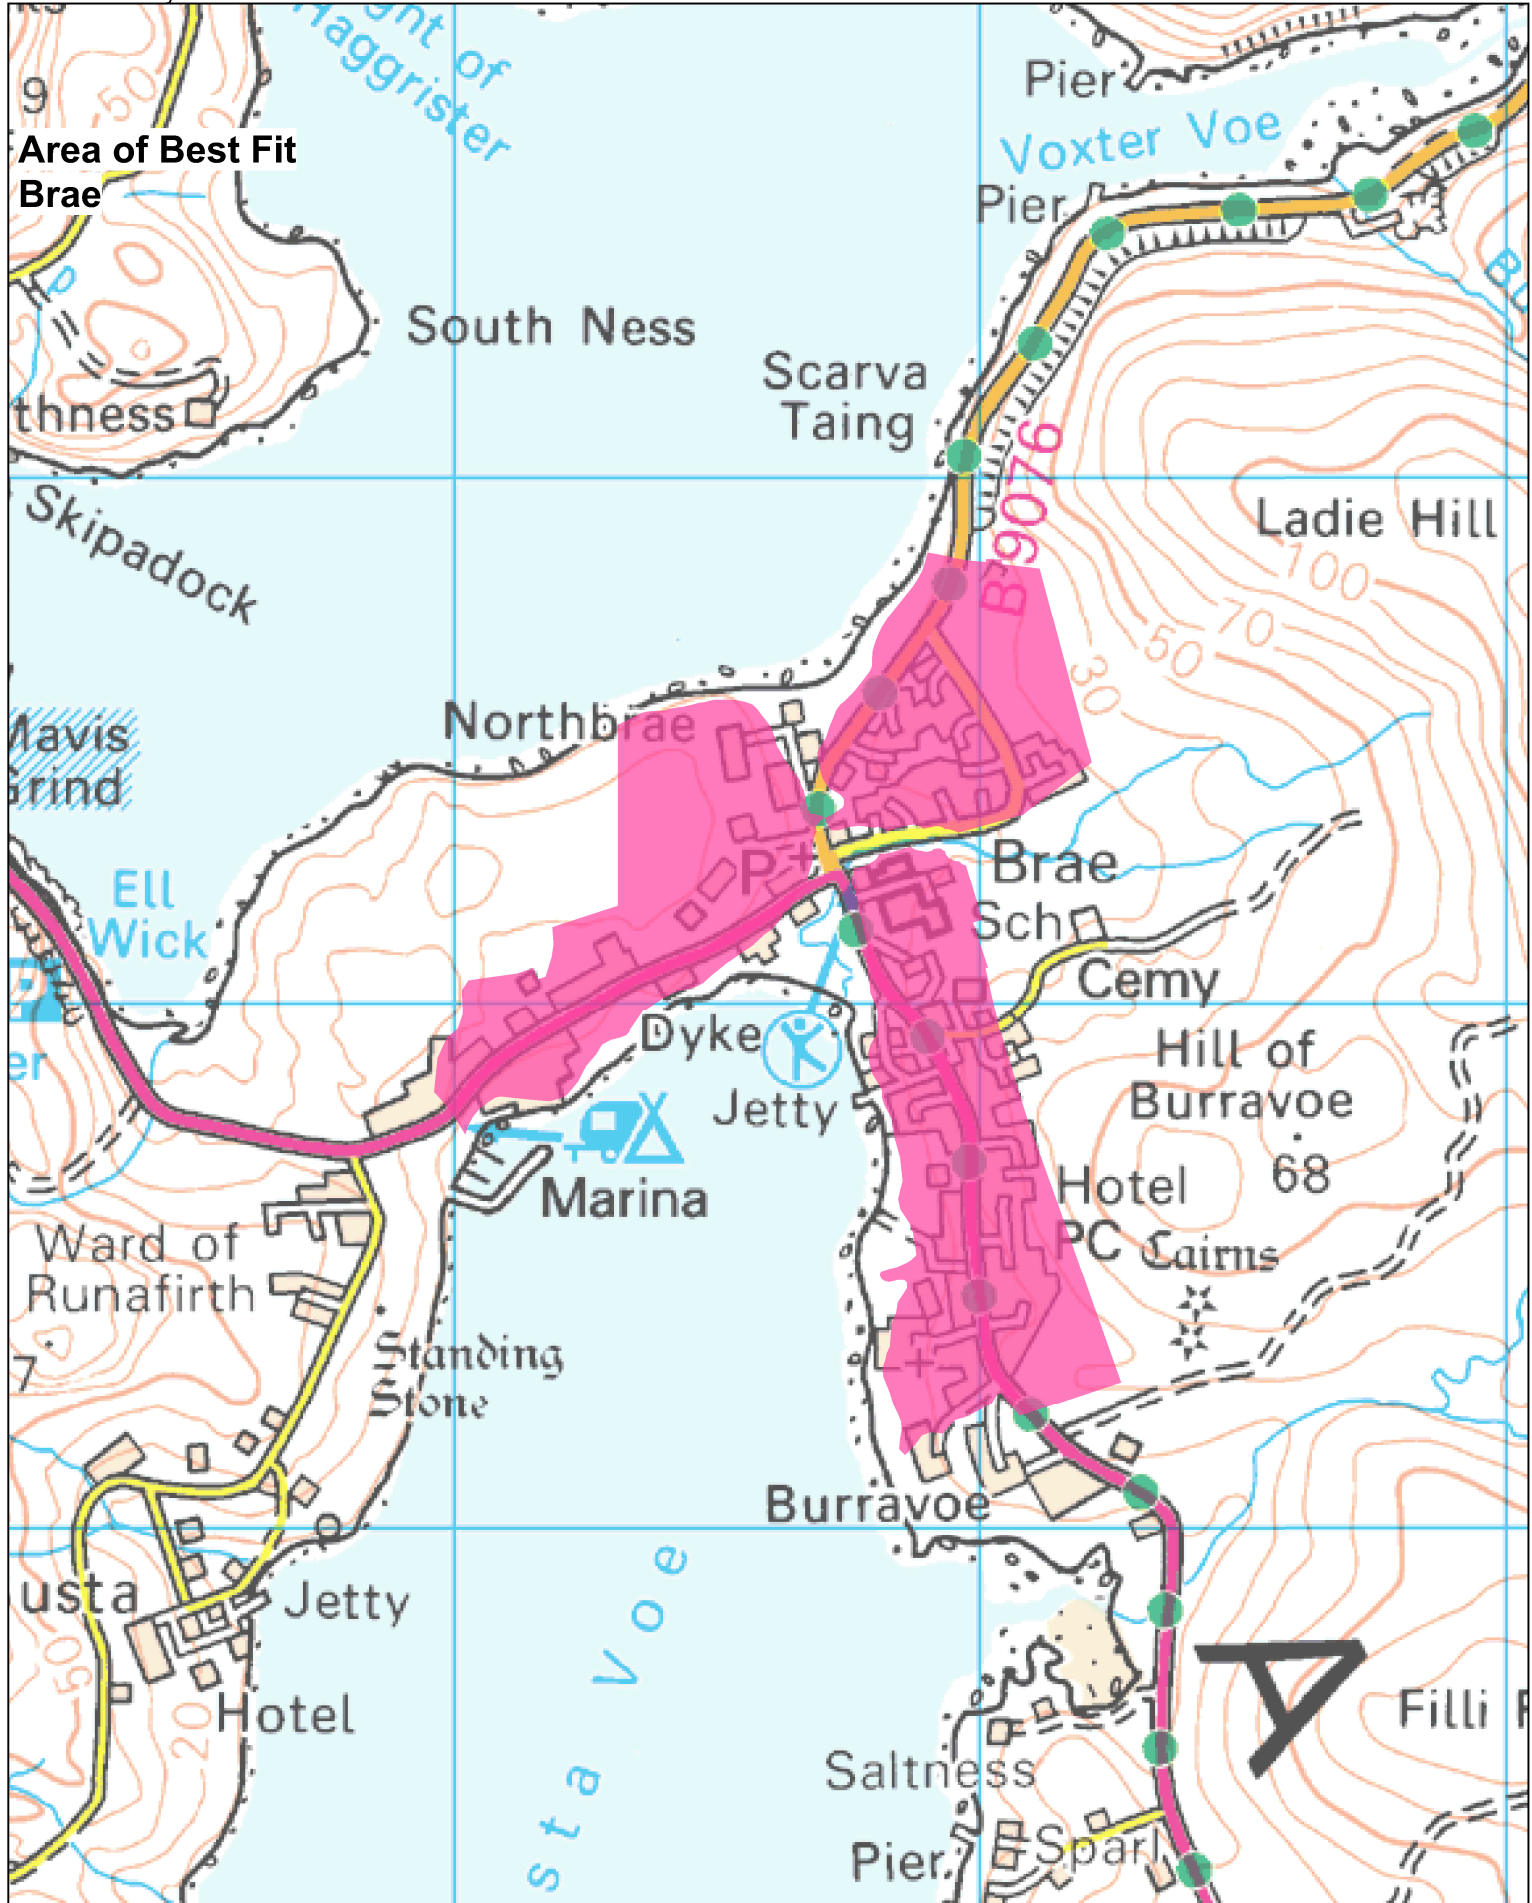

Shetland Islands Council

Area of Best Fit

Reproduced by permission of Ordnance Survey on behalf of HMSO. © Crown copyright and database right 2012. All rights reserved.
Ordnance Survey Licence No. 100024344.