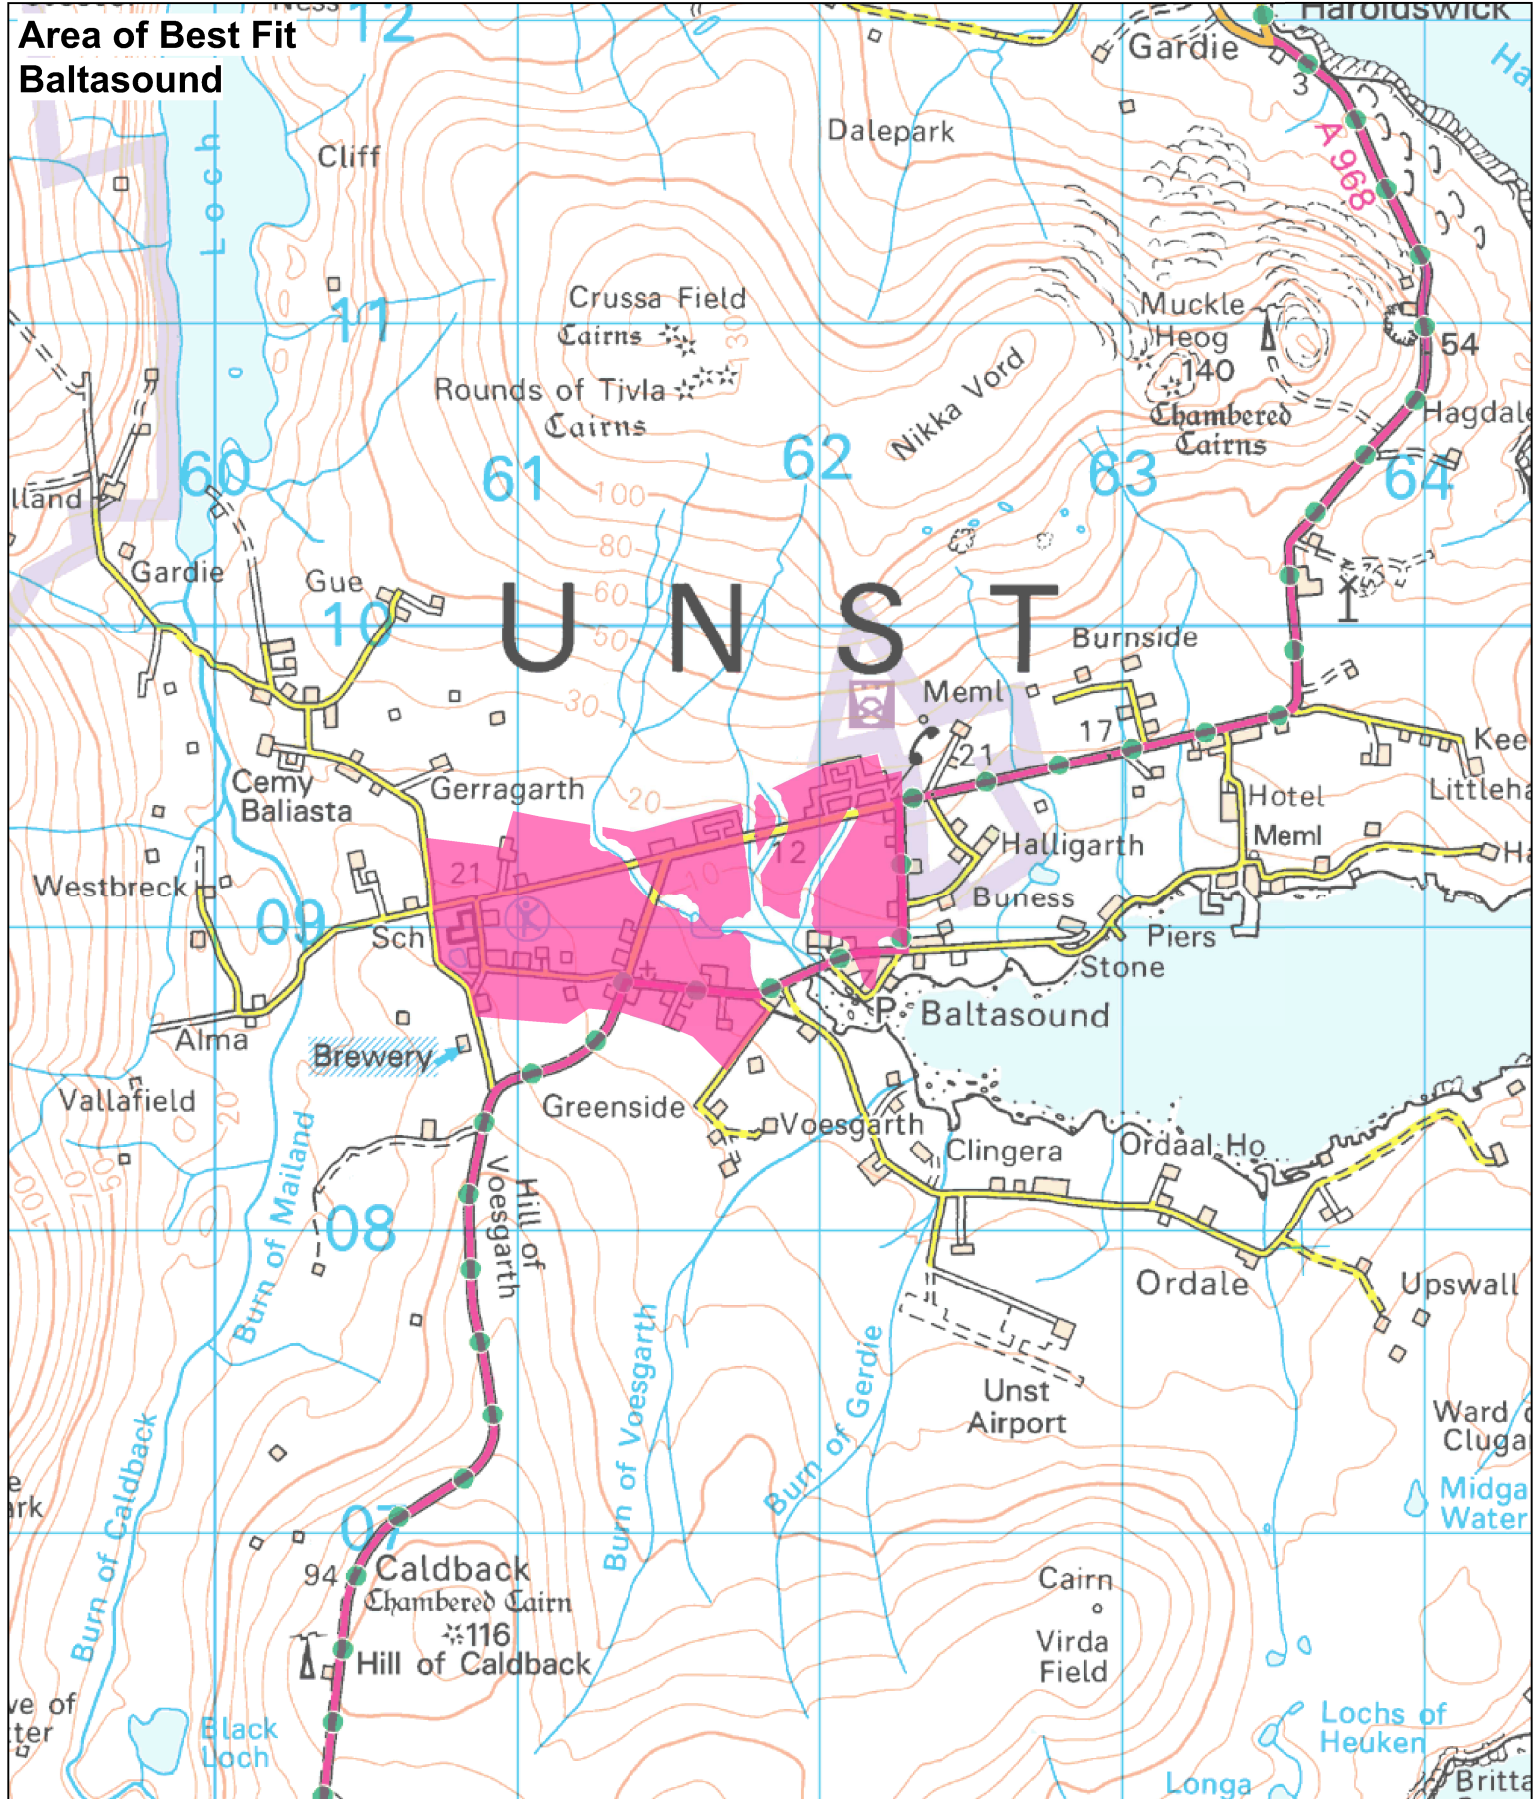

Shetland Islands Council

Shetland
Islands Council

Area of Best Fit

Reproduced by permission of Ordnance Survey on behalf of HMSO. © Crown copyright and database right 2012. All rights reserved.
Ordnance Survey Licence No. 100024344.