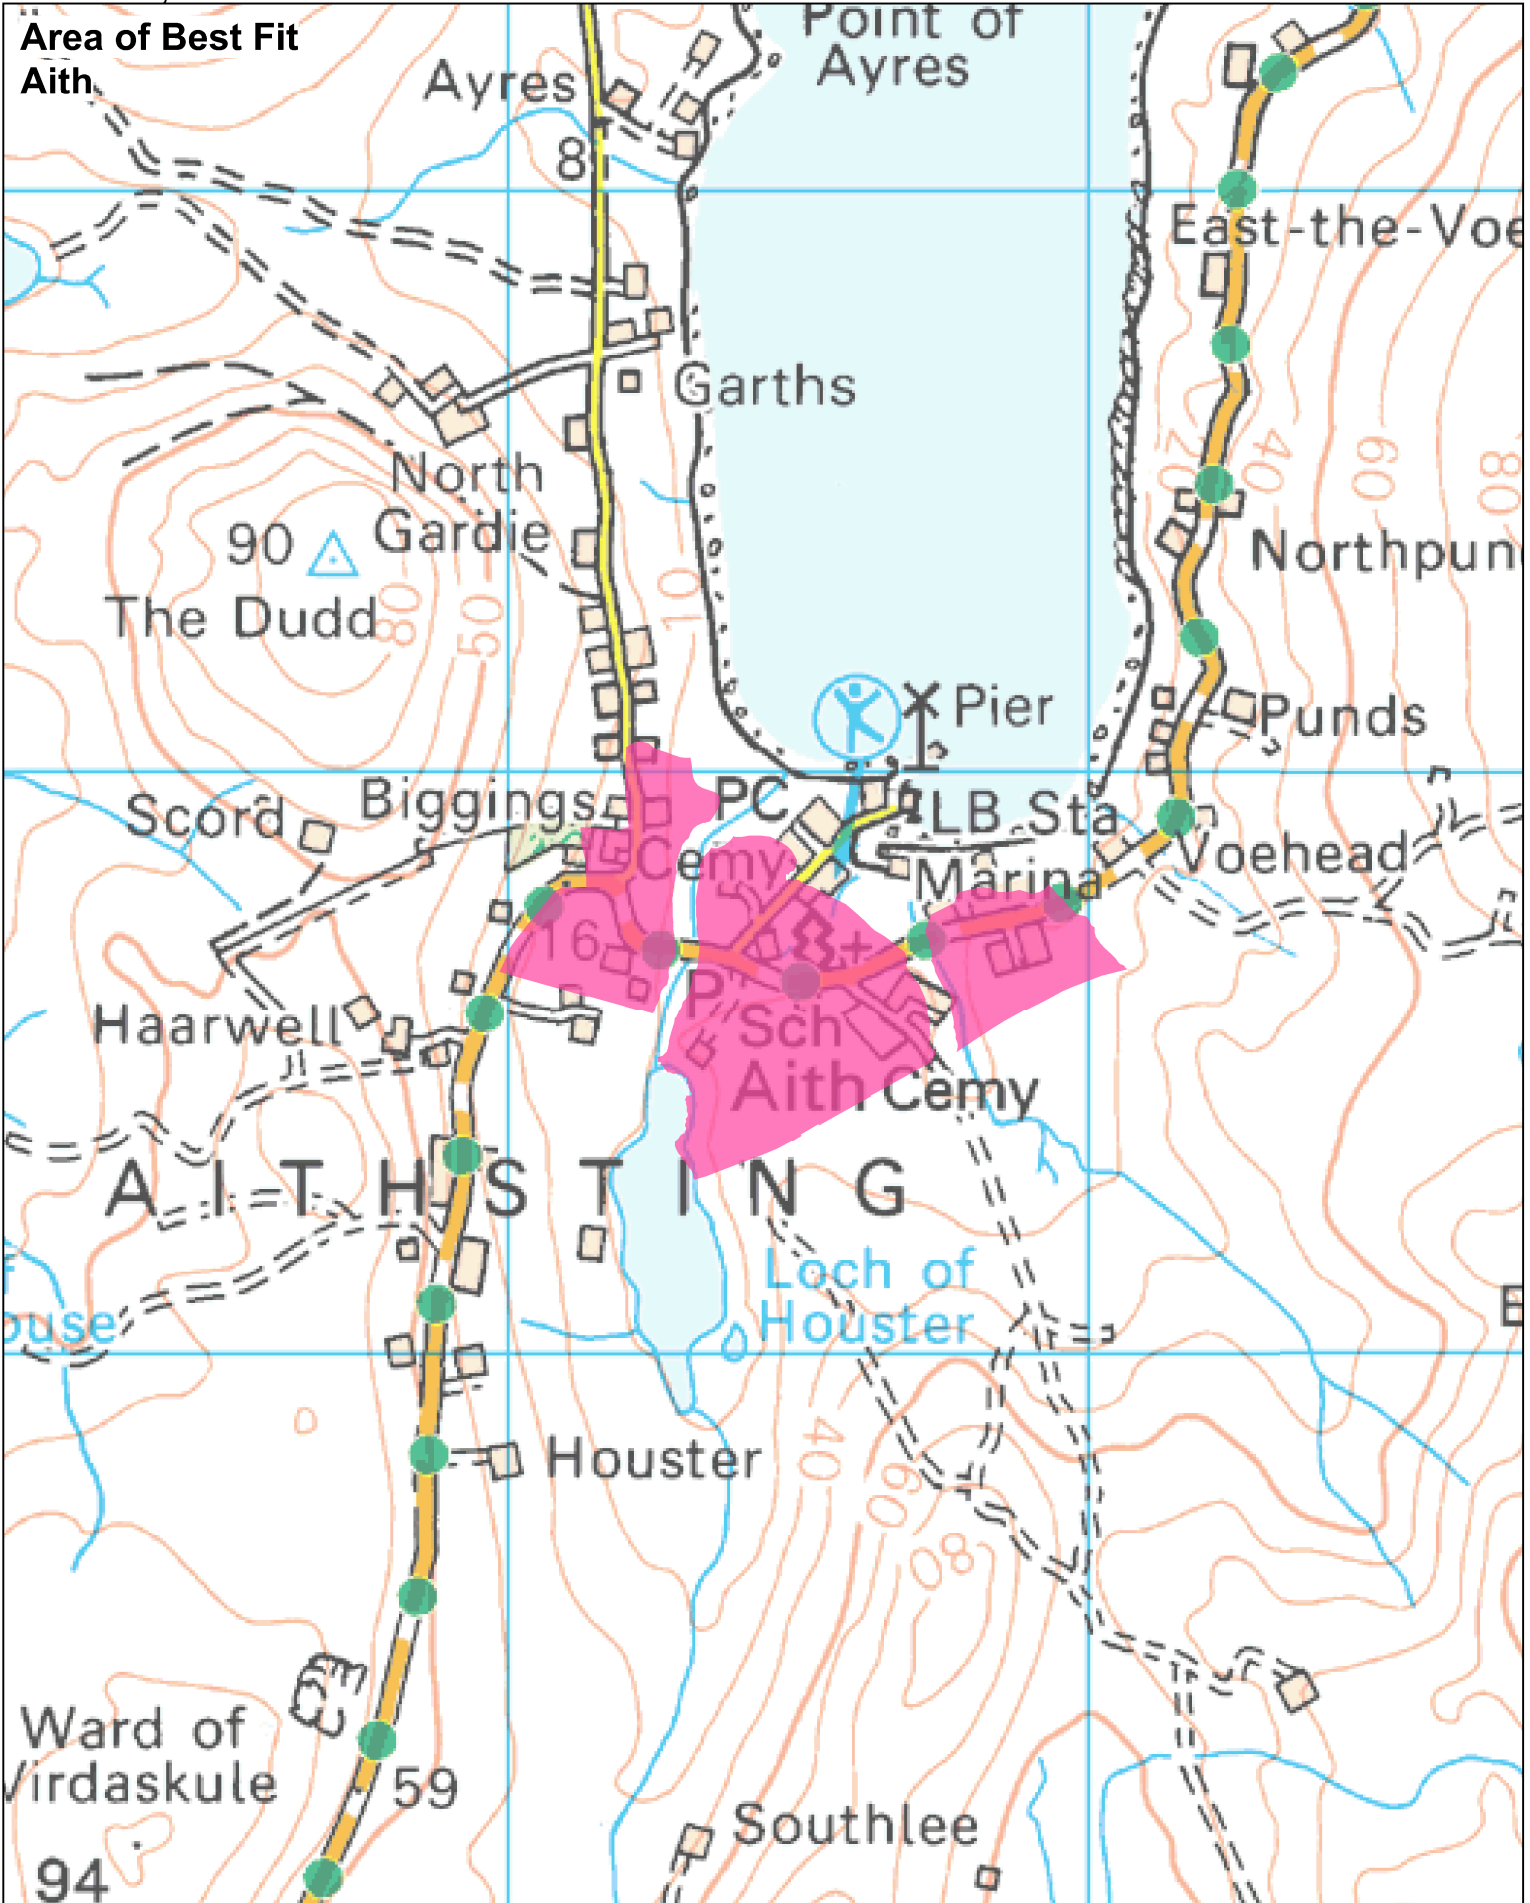

Shetland Islands Council

Area of Best Fit

Shetland Islands Council

Reproduced by permission of Ordnance Survey on behalf of HMSO. © Crown copyright and database right 2012. All rights reserved.
Ordnance Survey Licence No. 100024344.