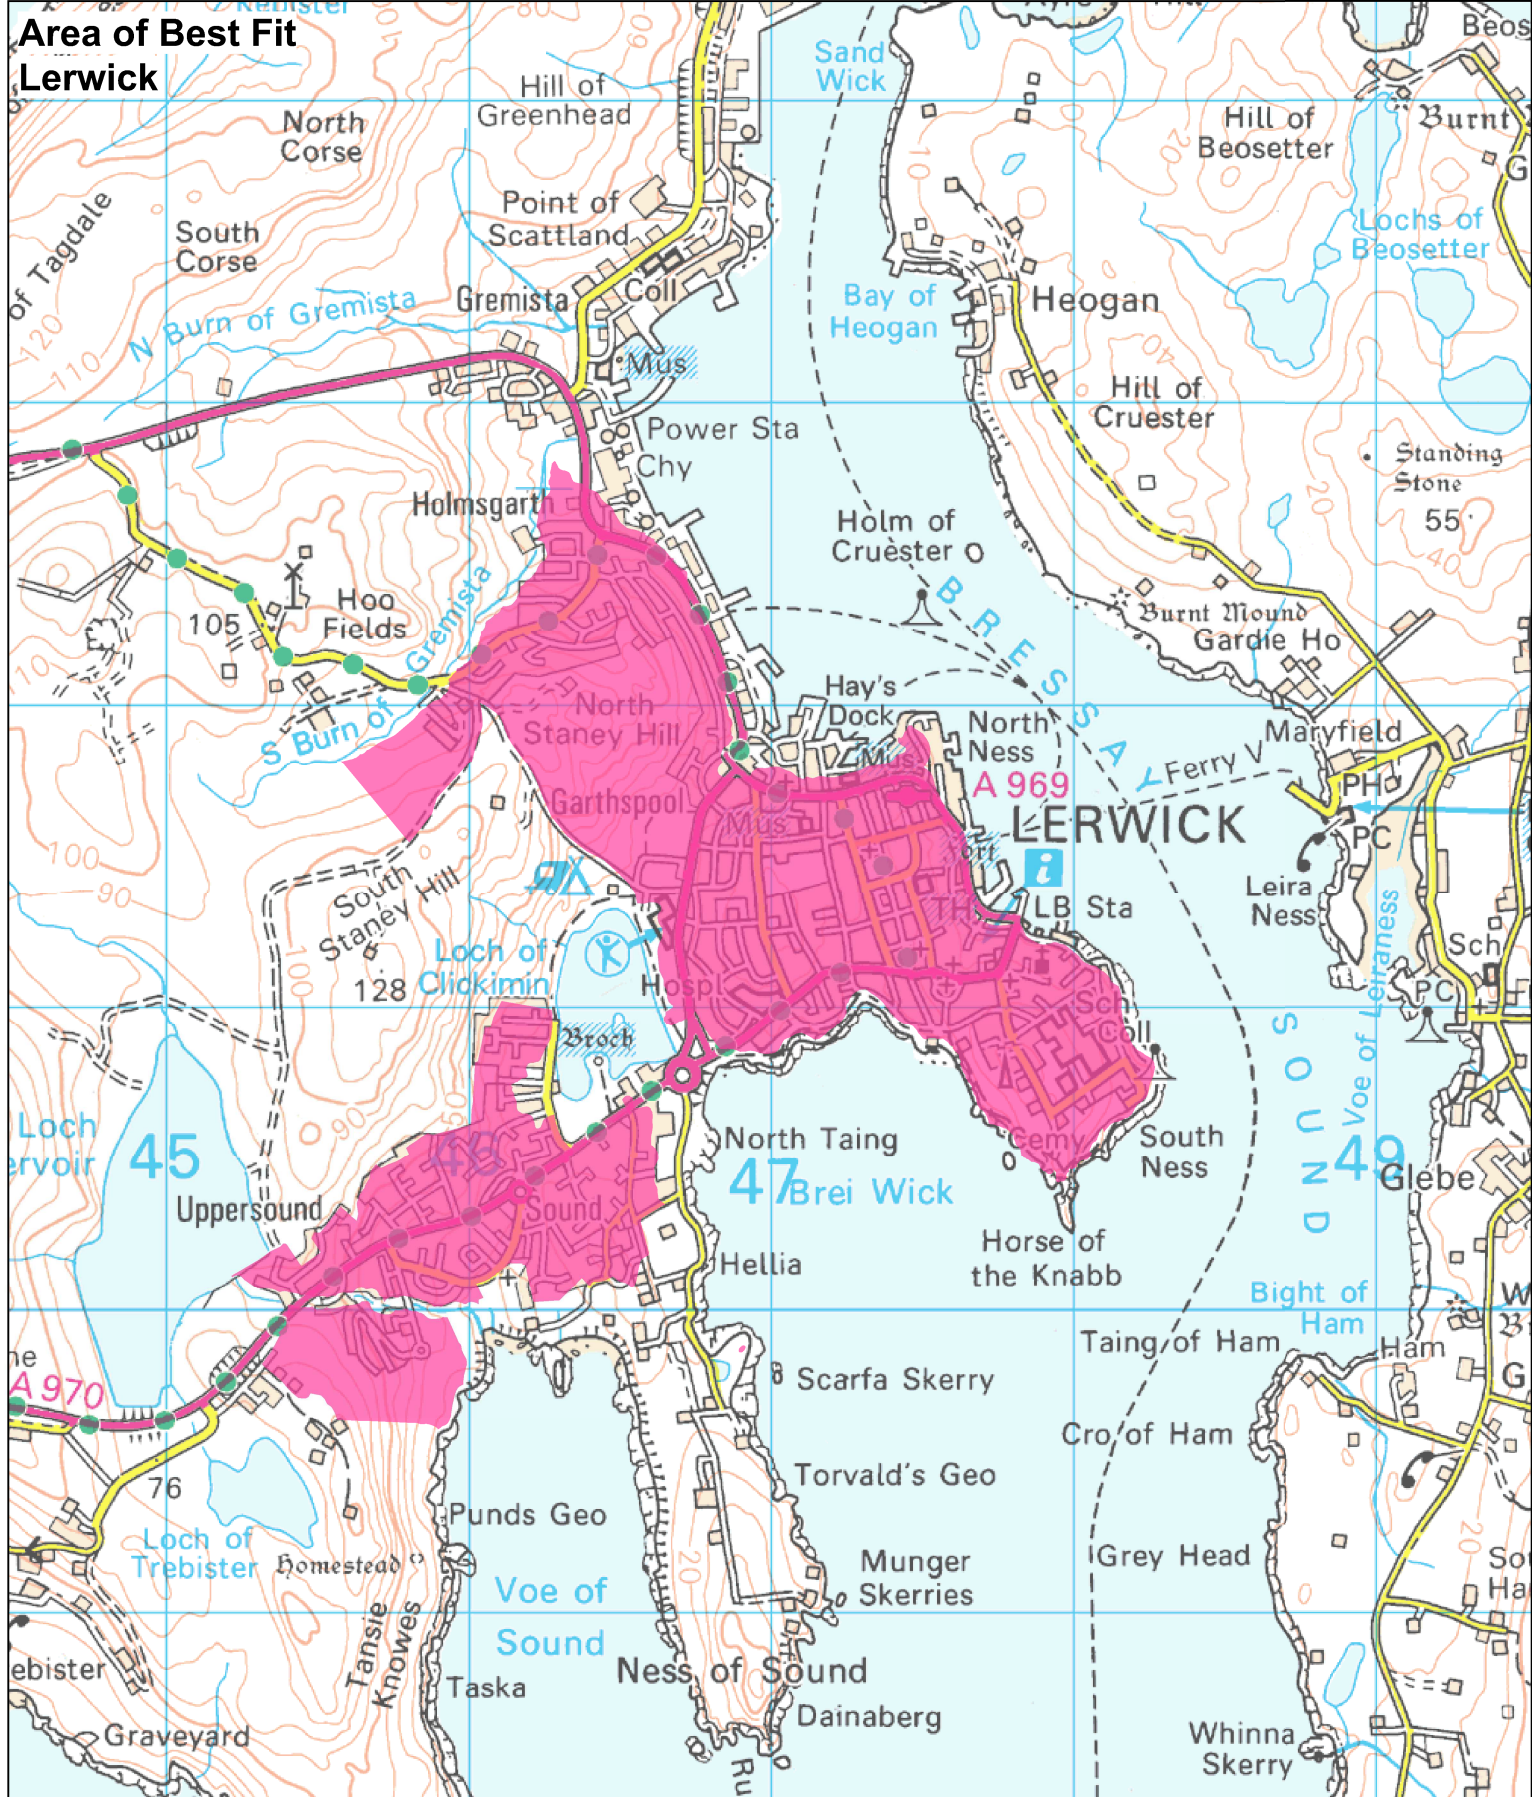

Area of Best Fit

Reproduced by permission of Ordnance Survey on behalf of HMSO. © Crown copyright and database right 2012. All rights reserved.
Ordnance Survey Licence No. 100024344.