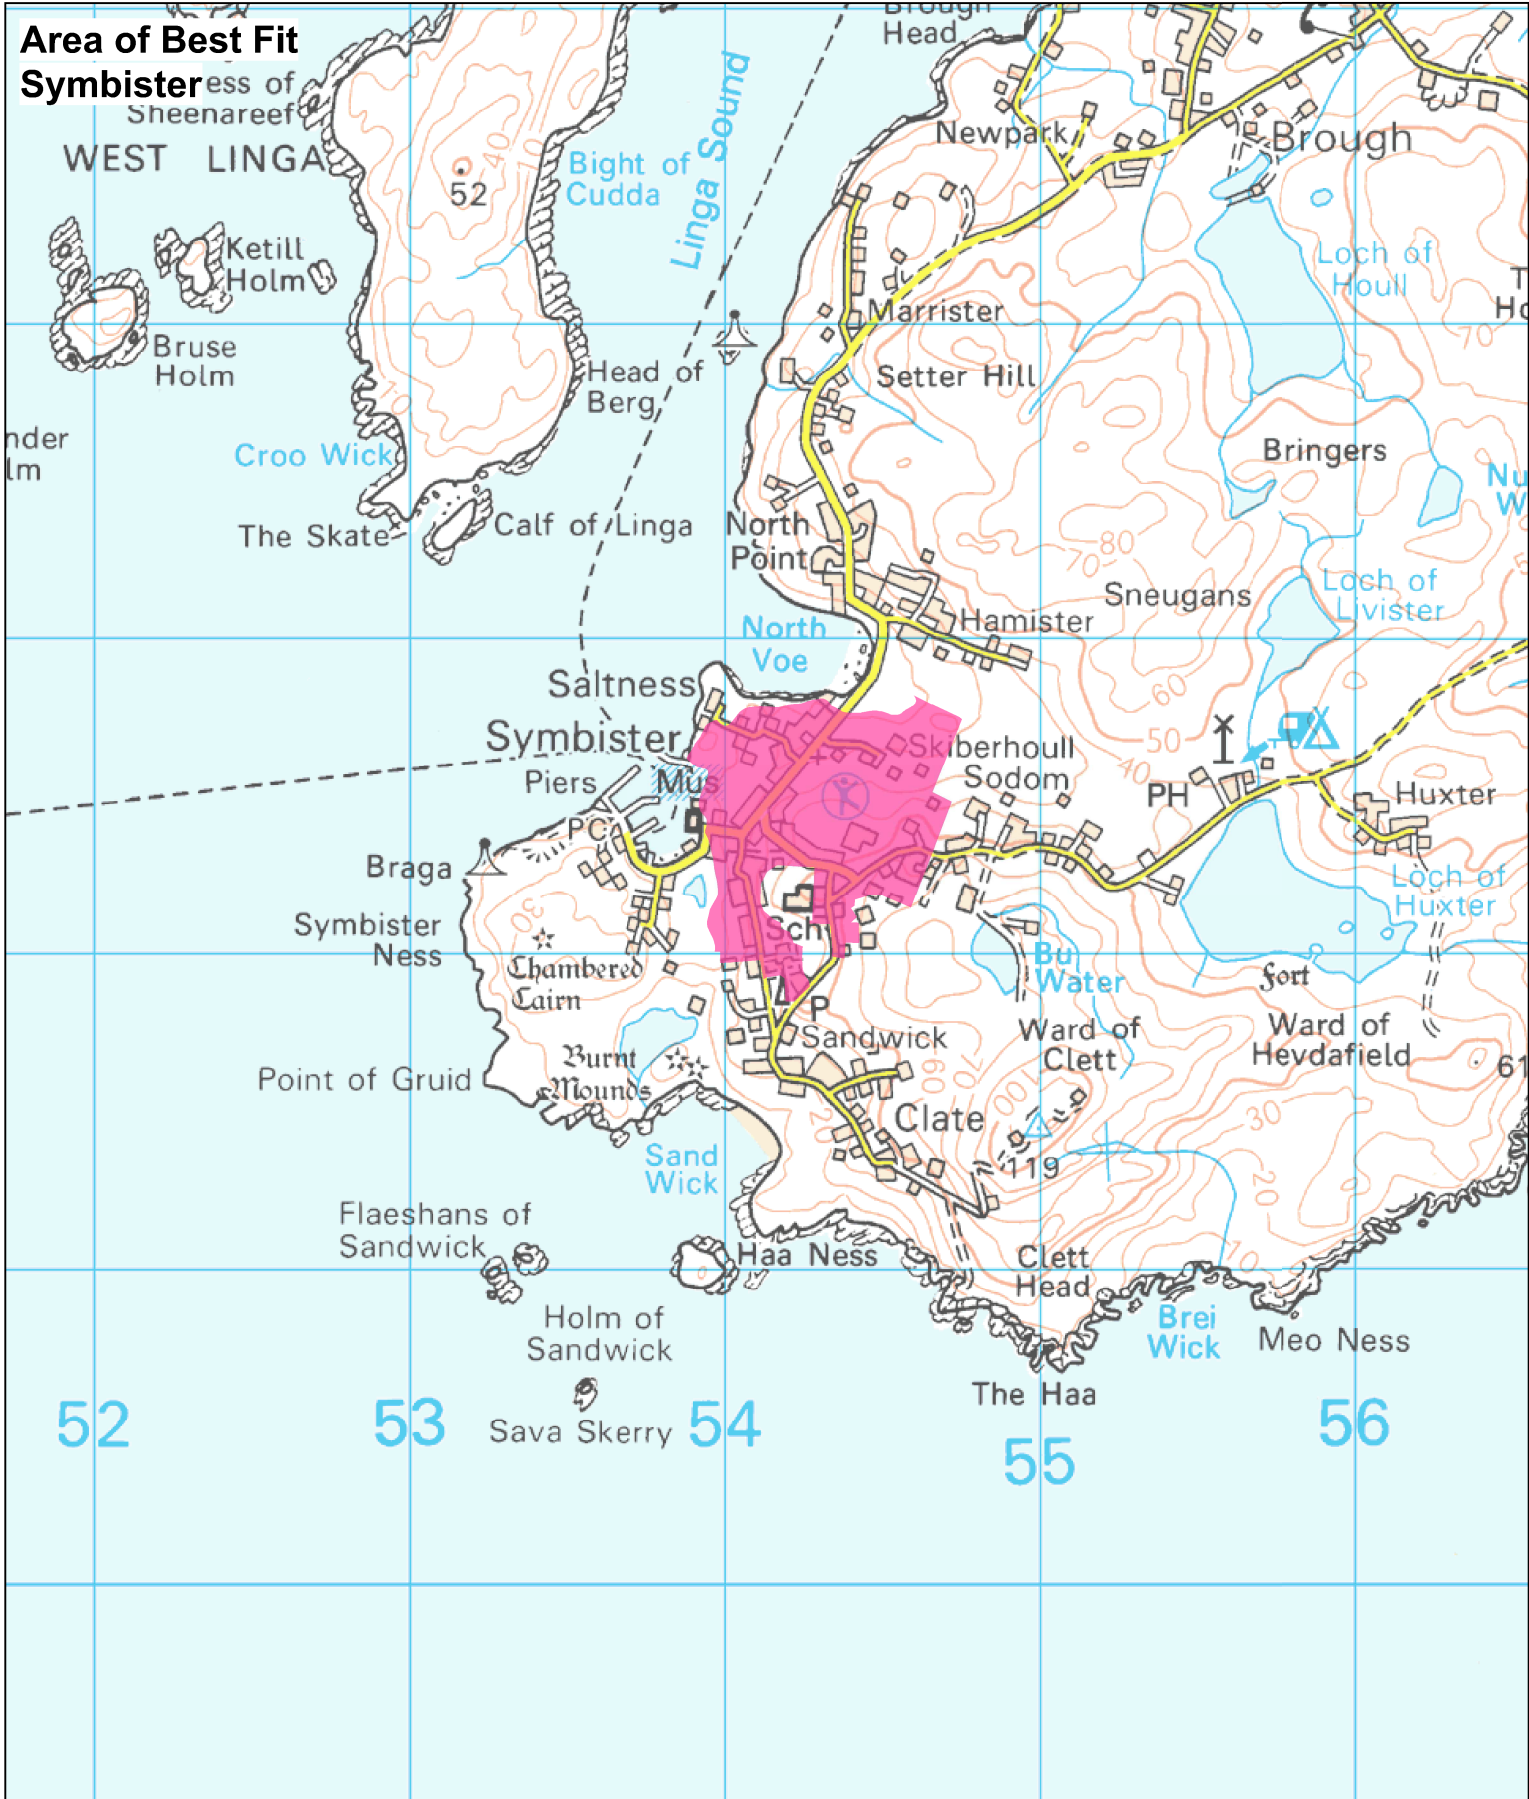

Shetland Islands Council

Area of Best Fit

Shetland
Islands Council

Reproduced by permission of Ordnance Survey on behalf of HMSO. © Crown copyright and database right 2012. All rights reserved.
Ordnance Survey Licence No. 100024344.