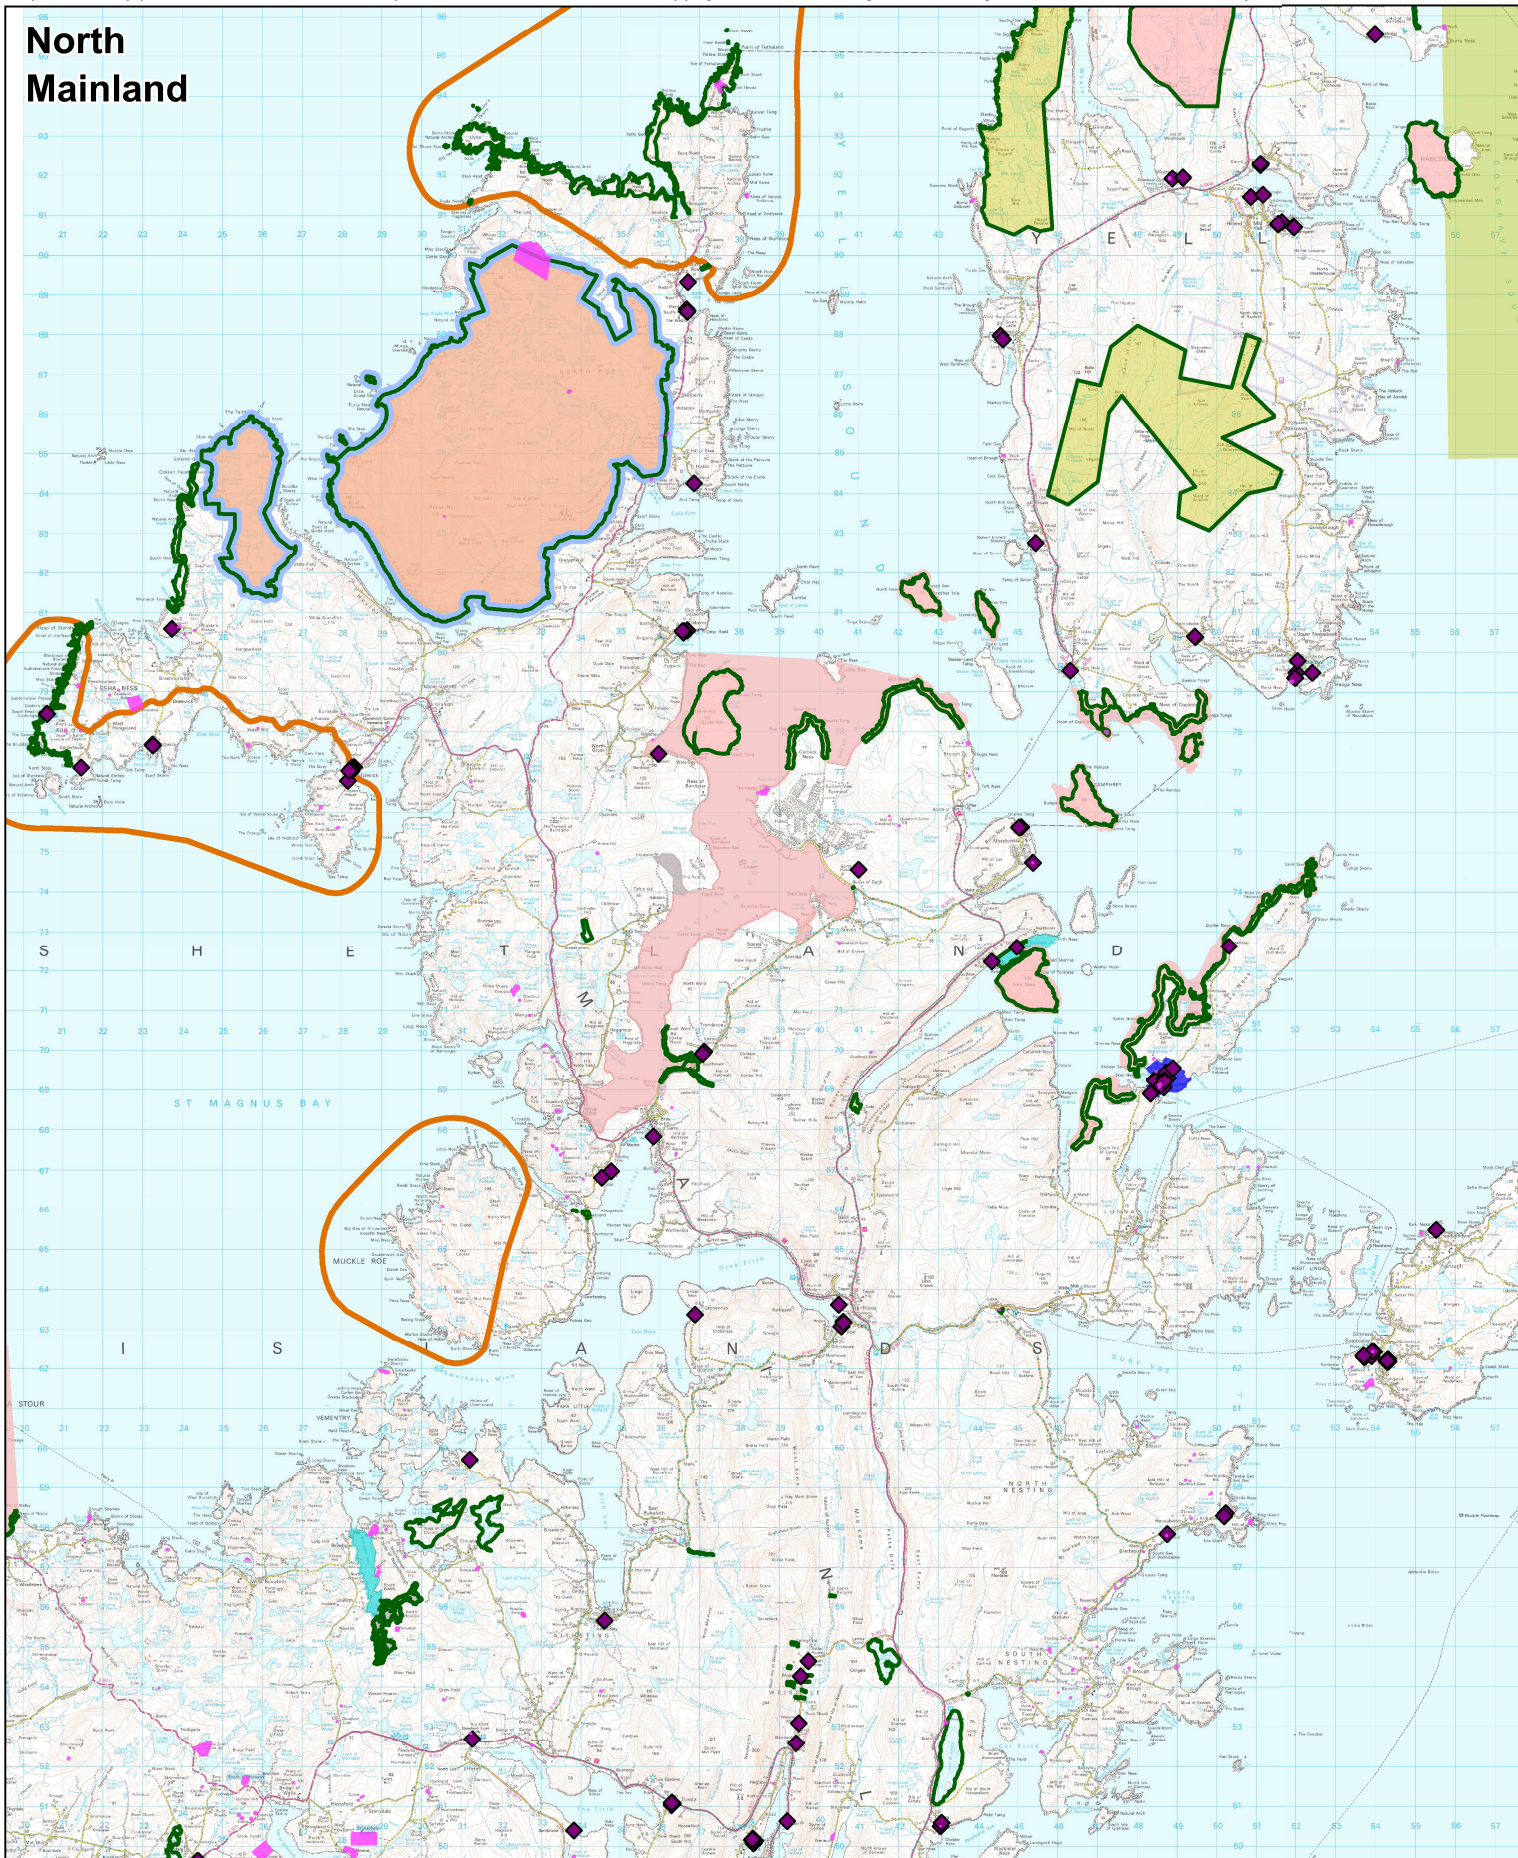

## North Isles

# Shetland Islands Council

Shetland  
Islands Council

Sites of Special Scientific Interest (SSSI)  
Special Area of Conservation (SAC) &  
Special Protection Area (SPA)  
Marine Consultation Area (MCA)  
RAMSAR  
National Scenic Area (NSA)

**North  
Mainland**