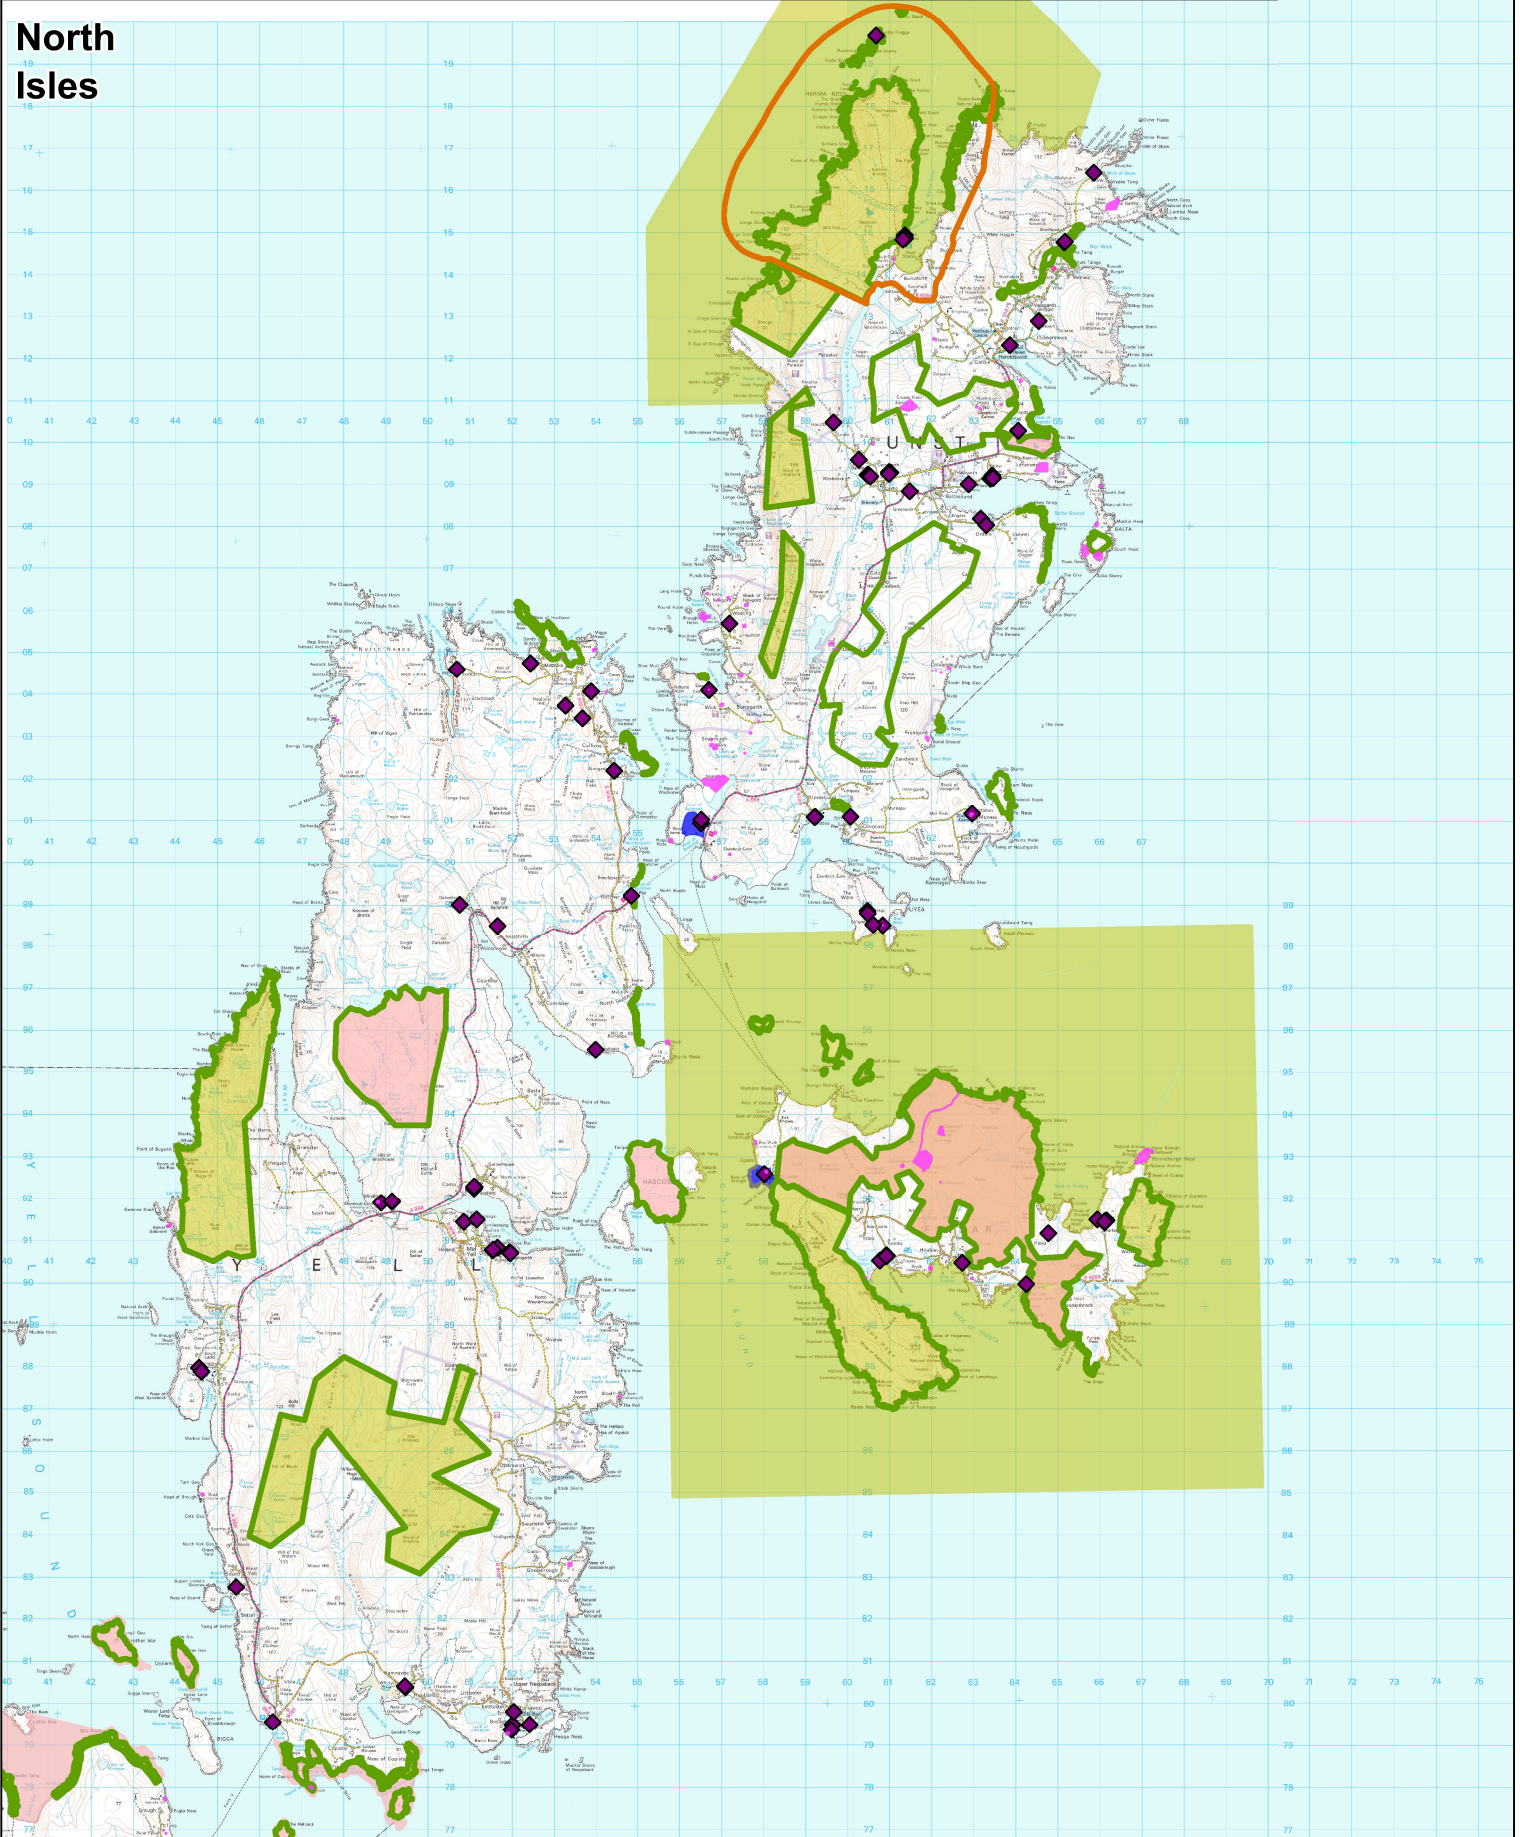

# Shetland Islands Council

Shetland  
Islands Council

Sites of Special Scientific Interest (SSSI)  
Special Area of Conservation (SAC)  
Special Protection Area (SPA)  
Marine Consultation Area (MCA)  
RAMSAR  
National Scenic Area (NSA)

## North Isles

**North  
Mainland**