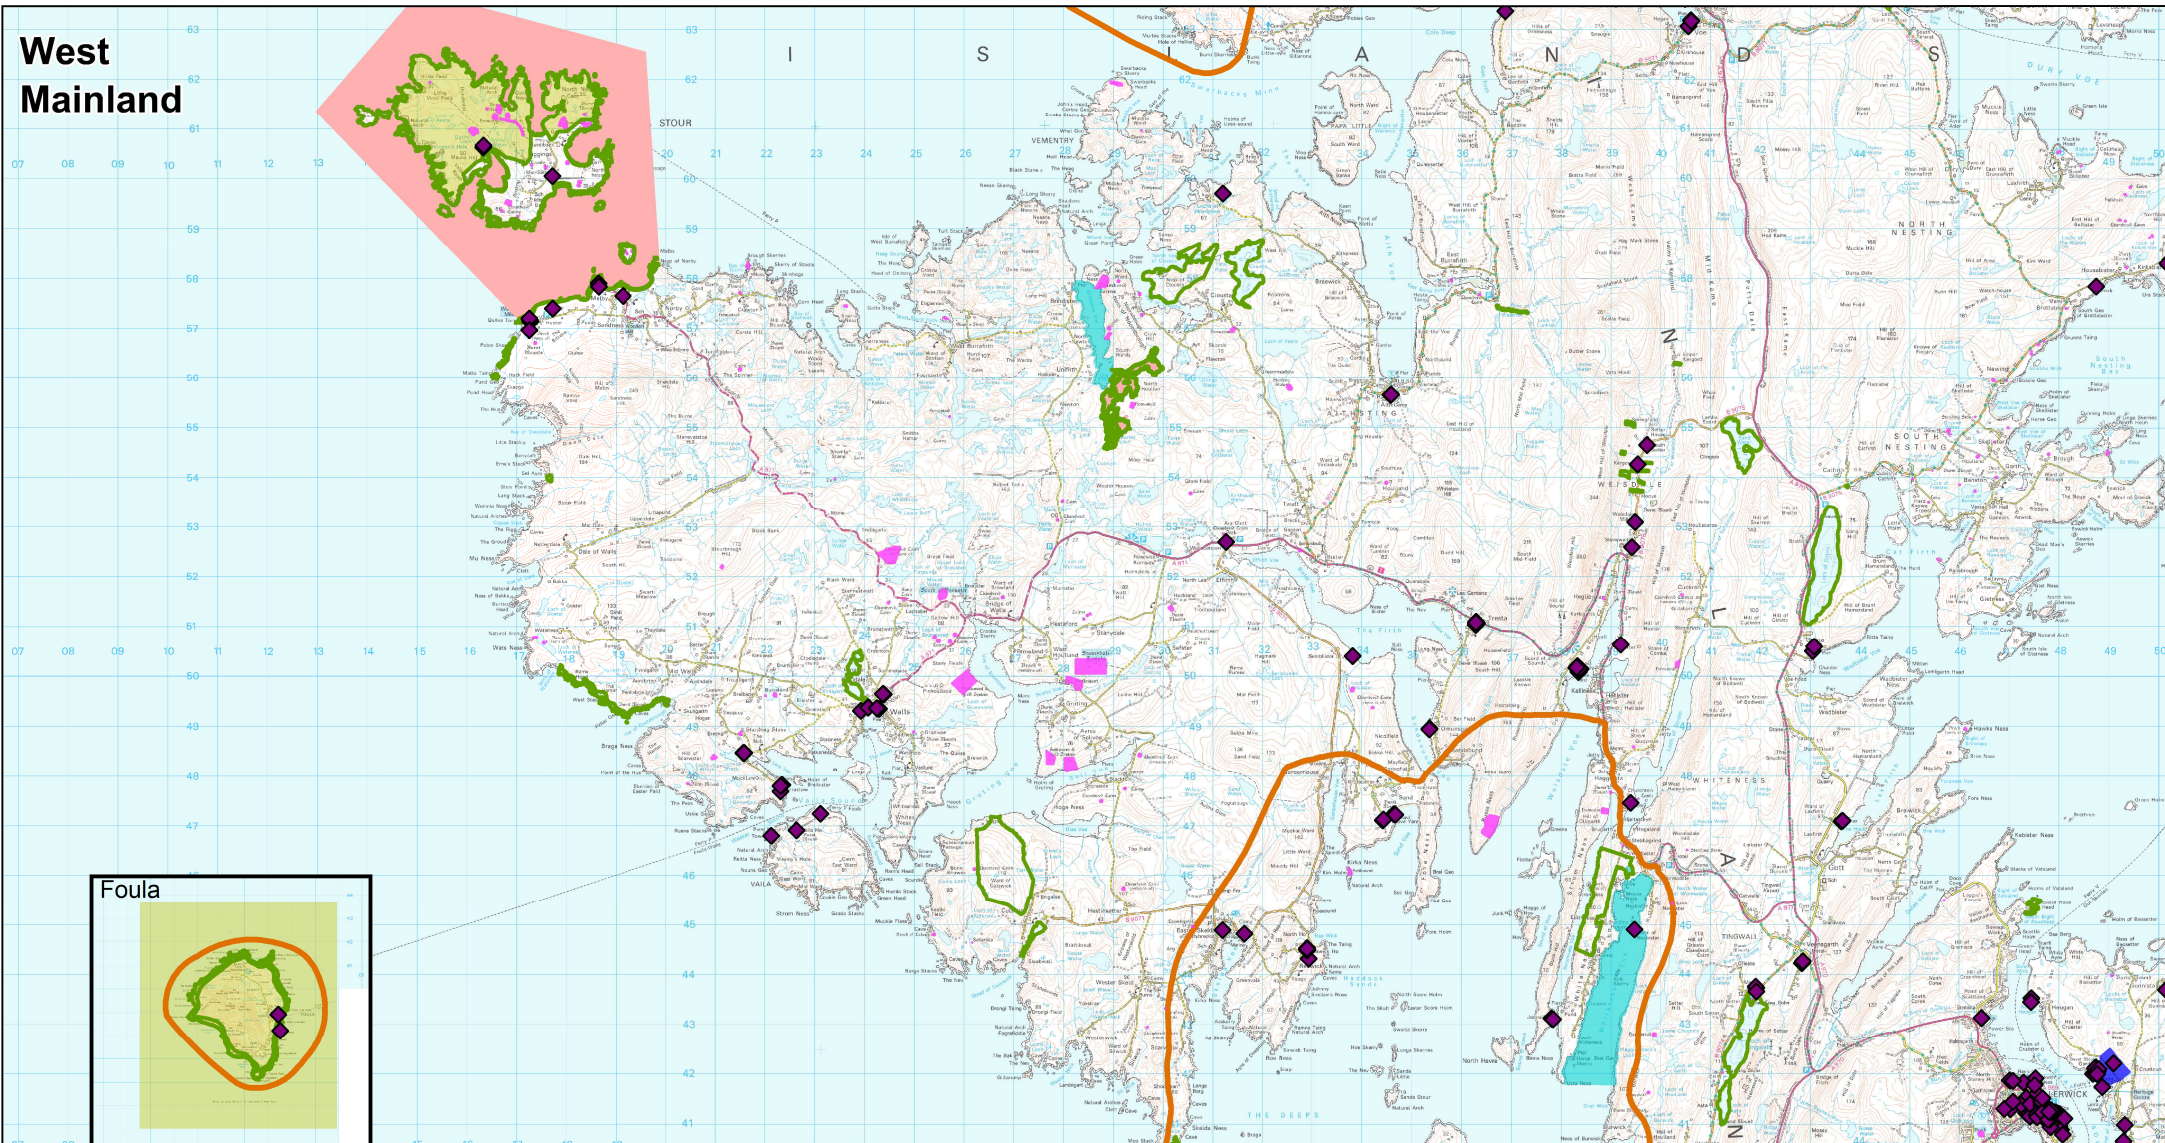

Reproduced by permission of Ordnance Survey on behalf of HMSO. © Crown copyright and database right 2012. All rights reserved. Ordnance Survey Licence No.100024344.