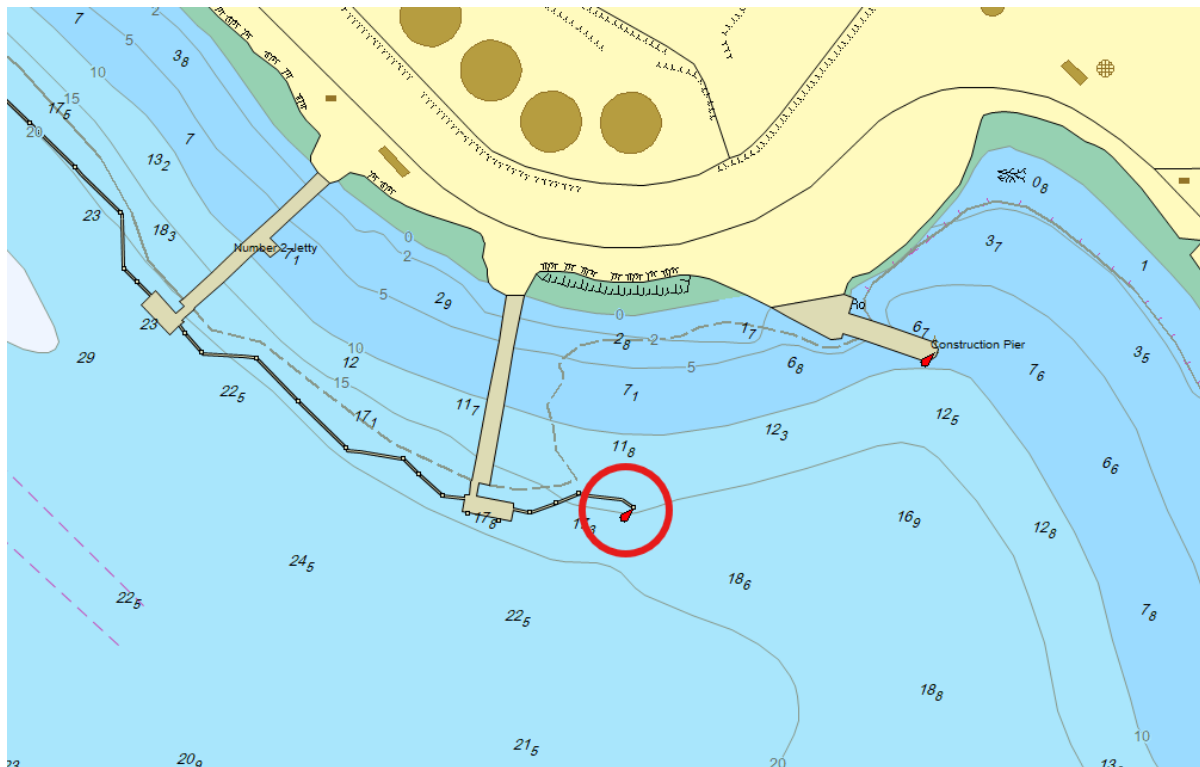

## No 2/25 – Navigation Lights – Sullom Voe – Jetty 1

Mariners are advised that the Sullom Voe. No.1 Jetty East. 2 F R(vert)- AtoN - A3823.7 located on Jetty 1 60°27.310'N - 001°17.148'W- is currently unlit due to engineering works.

Sullom Voe. No.1 Jetty East. 2 F R(vert)- AtoN - A3823.

The lights will be reinstated by Saturday 18th January .

A full list of current Local Notices to Mariners can be found at;

[Local Notices to Mariners – Shetland Islands Council](https://www.shetland.gov.uk/ports/ntm) - <https://www.shetland.gov.uk/ports/ntm>